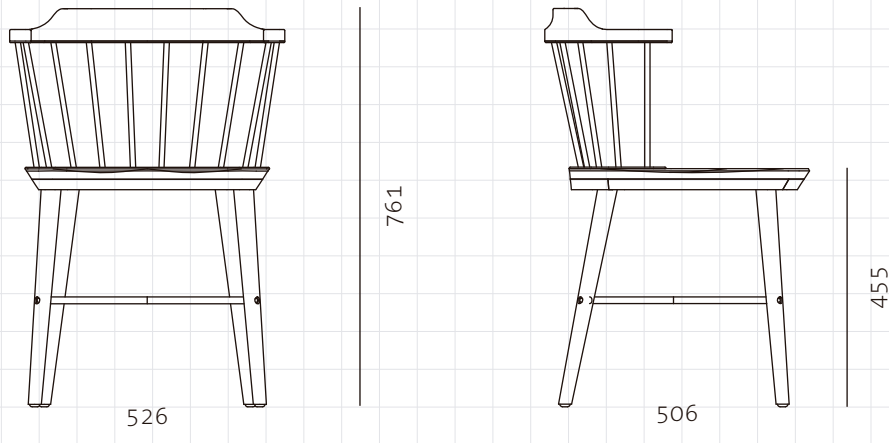

### Exchange Dining Chair

**CODE**

EX-S211

**DIMENSIONS**

W526 x D506 x H761mm

**NET WEIGHT**

Seating height: 455mm

**ENVIRONMENT**

7.5 kg

**MATERIALS**

Indoor

Solid wood frame, Blackened stainless steel

\*Please refer to website or contact your local representative for complete material swatches.

**SHIPPING**

|                    |                         |                     |                          |
|--------------------|-------------------------|---------------------|--------------------------|
| <b>Package</b>     | Assembled               |                     |                          |
| <b>Package Qty</b> | 1 pcs/box               |                     |                          |
| <b>Packaging</b>   | <b>Measurement (mm)</b> | <b>Volume (cbm)</b> | <b>Gross Weight (kg)</b> |
| <b>FCL</b>         | W591 x D571 x H846      | 0.29                | 13.0                     |
| <b>LCL/AIR</b>     | W631 x D611 x H936      | 0.36                | 18.0                     |