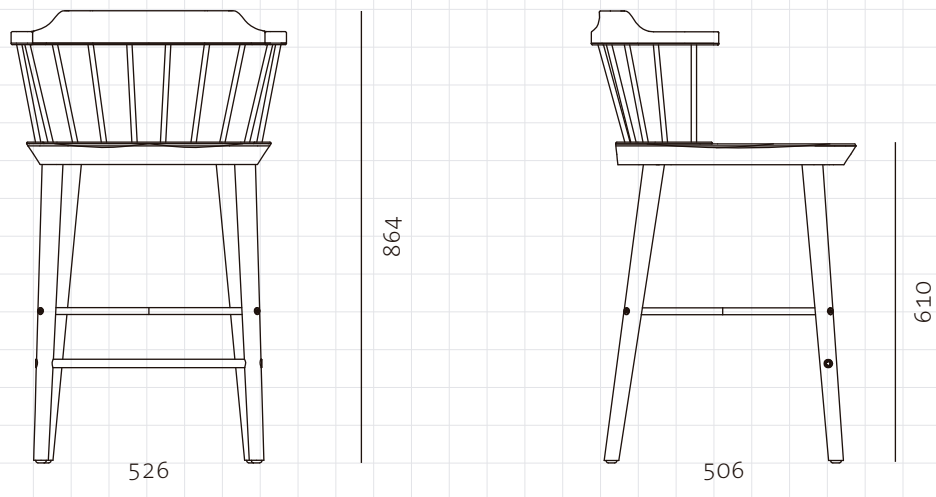

Exchange Bar Chair SH610

CODE
DIMENSIONS

EX-S311-610
W526 x D506 x H864mm
Seating height: 610mm

NET WEIGHT
ENVIRONMENT
MATERIALS

7.5 kg
Indoor
Solid wood frame, Blackened stainless steel
*Please refer to website or contact your local representative for complete material swatches.

SHIPPING

Package	Assembled		
Package Qty	1 pcs/box		
Packaging	Measurement (mm)	Volume (cbm)	Gross Weight (kg)
FCL	W591 x D571 x H949	0.32	14.0
LCL/AIR	W611 x D591 x H1044	0.38	18.0