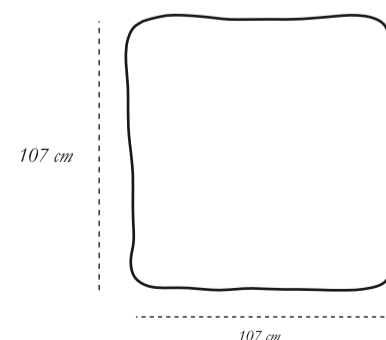

dimension

Width 107 cm

Depth 107 cm

Height 35.5 cm

material

Brass

CARE Wipe with a soft, dry cloth. Use a brass cleaner if required.

Each piece in the Fools' Gold collection exalts the handmade, the painstakingly crafted, the authentic. A piece may have slight variations and tiny imperfections but these are the marks of an artisan, a testament to the individuality of each work of art. It is our belief that these variations infuse our objets d'art with desire and we assert our right to make necessary qualitative changes.