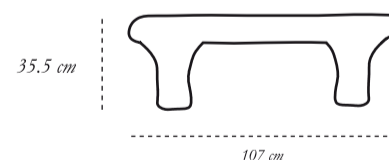

dimension

Width 107 cm

Depth 107 cm

Height 35.5 cm

material

Brass

CARE Wipe with a soft, dry cloth. Use a brass cleaner if required.

Each piece in the Fools' Gold collection exalts the handmade, the painstakingly crafted, the authentic. A piece may have slight variations and tiny imperfections but these are the marks of an artisan, a testament to the individuality of each work of art. It is our belief that these variations infuse our objets d'art with desire and we assert our right to make necessary qualitative changes.