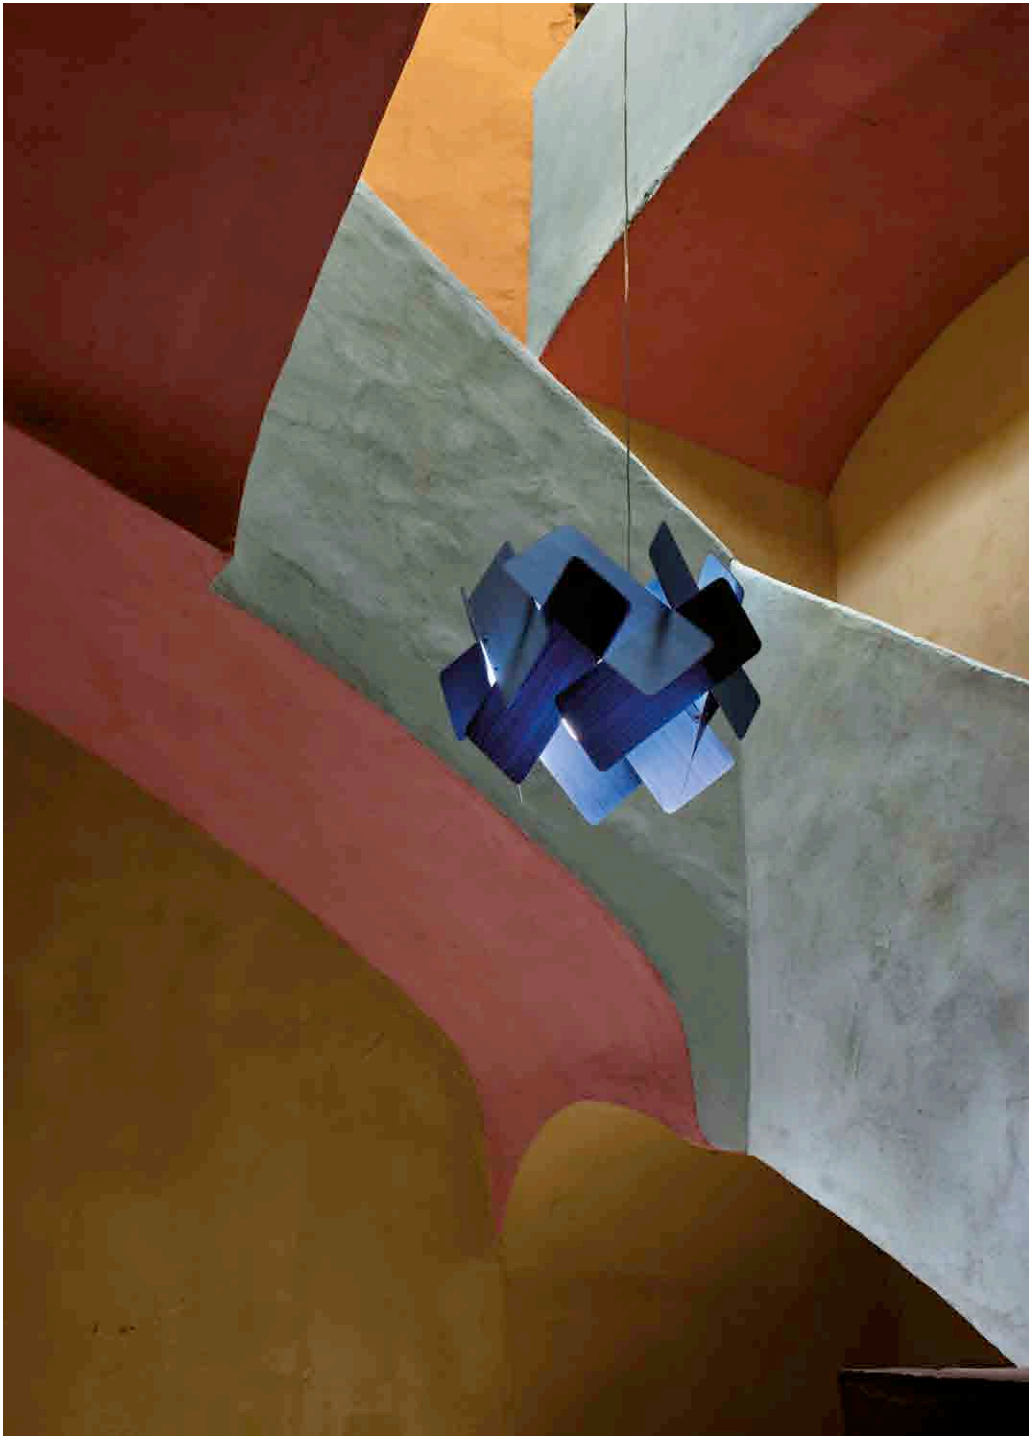

ESCAPE

RAY POWER

FAMILY

SUSPENSION

TECHNICAL DATA

SEE PG. **540**

SC SP-30 Tipics Restaurant. Interior design: Estudi Hac. Xàtiva, Spain.

ESCAPE

SMALL SUSPENSION

Ref. SC SP

SC SP-28 Palau de Casavells. Art, Antiques, Design, Architecture. Girona, Spain.

ESCAPE

LARGE SUSPENSION

Ref. SC SG

SC SG-20 Villa El Nido. Architects: A-cero. Marbella, Spain.

SC SG-32 (bottom view)

Metal Tree Branch Tripod White Satin Enamel
Metal canopy Brushed Nickel
ø 10 cm - disc 14 cm
Electrical cable Transparent 2 m drop
Steel cable 2 m drop

BULBS (x1) - Not included

WOOD SHADE COLORS

CONSTELLATION