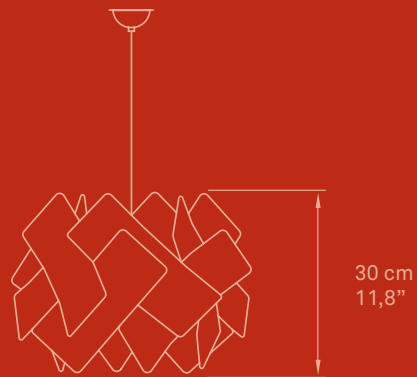

ESCAPE

SMALL SUSPENSION

Ref. SC SP