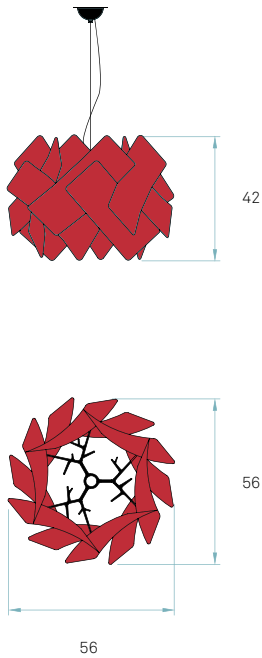

540

SC SP SMALL SUSPENSION

REFERENCE

SC SP

CERTIFICATES

CE
Class I
230V
E27

COMPONENTS

Metal Tripod White Satin Enamel
Metal canopy Brushed Nickel
ø 10 cm - disc ø 14 cm
Electrical cable Transparent 2 m drop

Metal Tree Branch Tripod White Satin Enamel
Metal canopy Brushed Nickel
ø 10 cm - disc 14 cm
Electrical cable Transparent 2 m drop
Steel cable 2 m drop

BULBS (x1) - Not included

WOOD SHADE COLORS

CONSTELLATION