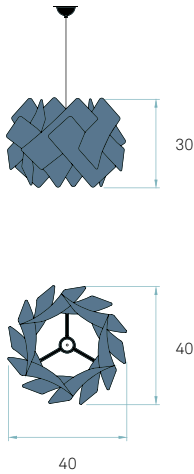

540

SC SP SMALL SUSPENSION

REFERENCE

SC SP

CERTIFICATES

CE
Class I
230V
E27

COMPONENTS

Metal Tripod White Satin Enamel
Metal canopy Brushed Nickel
ø 10 cm - disc ø 14 cm
Electrical cable Transparent 2 m drop