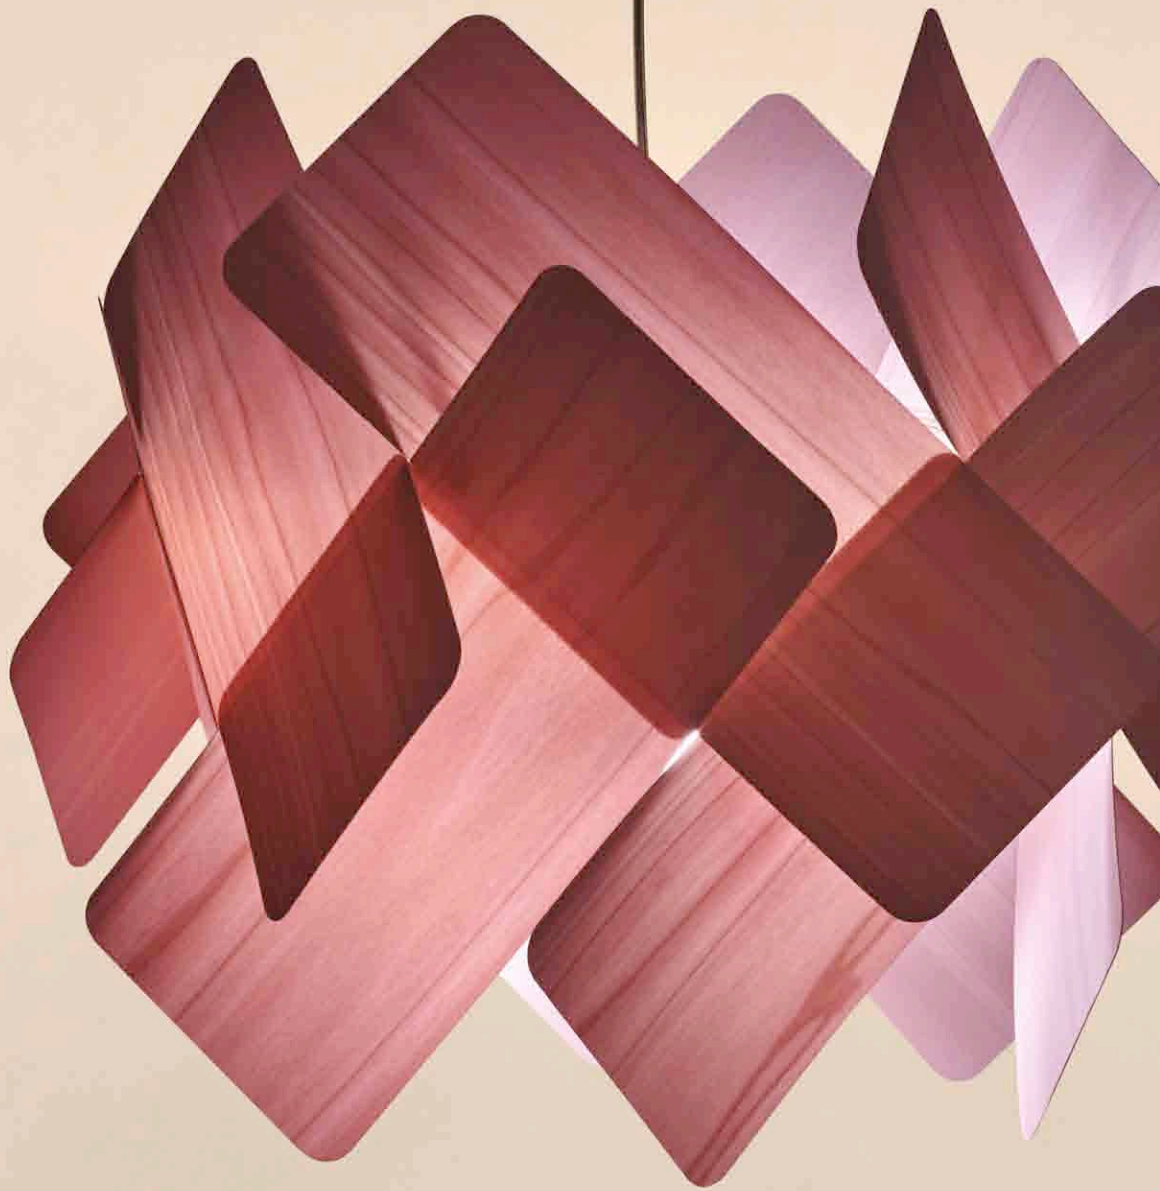

NATURAL TIMBER VENEER

SWITCHED ON

21 Cherry

22 Beech

COLOURED NATURAL TIMBER VENEER

20 Ivory white

28 Blue

24 Yellow