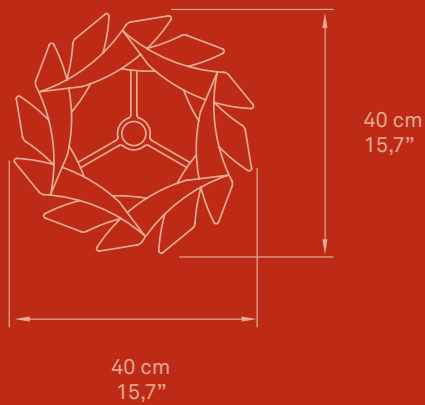

ESCAPE

SMALL SUSPENSION

Ref. SC SP