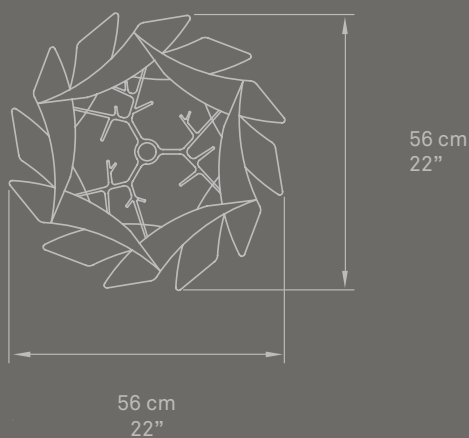

ESCAPE

LARGE SUSPENSION

Ref. SC SG