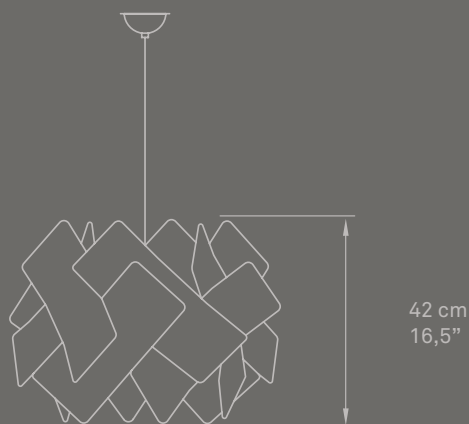

ESCAPE

LARGE SUSPENSION

Ref. SC SG