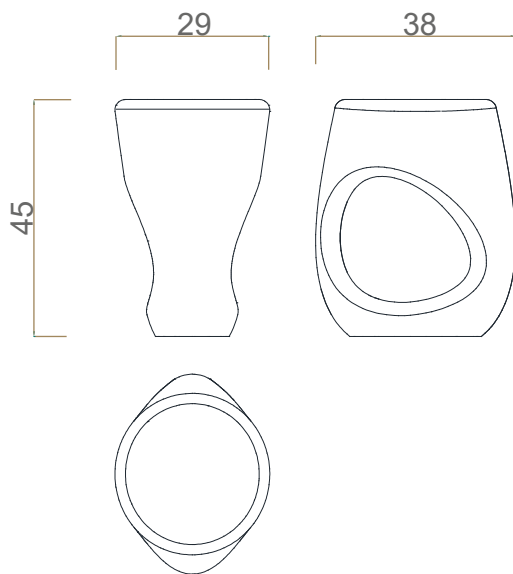

COLORS
passion furniture

EROSION

STOOL

MATERIALS & FINISHES

STANDARD

PRODUCT OPTIONS

Custom colors and finishes are available with an upcharge.
Please contact info@bocadolobo.com