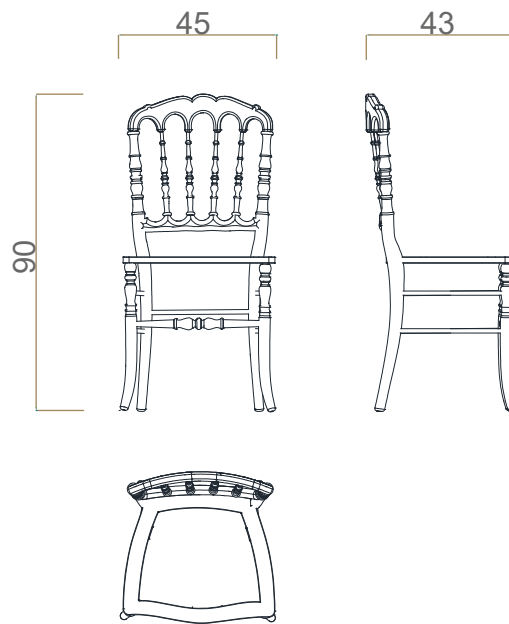

#### DIMENSIONS

Width: 43cm (73,2 in.)

Depth: 45cm (20,9 in.)

Height: 90cm (31,9 in.)

 1 box

 30 (66,1lbs)

 0,32

### EXPLORE MORE

. WEBSITE .

. CATALOGS .

. FINISHES .

. PRESS EDITORIAL .

. VIDEOS .

 +351 910 936 335  
 +351 224 887 170  
 info@bocadolobo.com

*Limited edition*  
**EMPORIUM**  
CHAIR