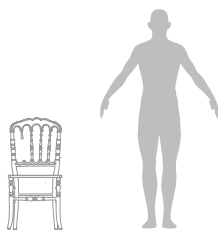

## EMPORIUM

CHAIR

The Emporium chair is designed in a classic form, with distinctive design elements and a unique Boca do Lobo touch. Drawing inspiration from the surrealist movement, cast in a unique shape with intricate details, this exclusive chair radiates a sense of fun, yet maintaining its sophisticated character.

#### DIMENSIONS

Width: 43cm (73,2 in.)

Depth: 45cm (20,9 in.)

Height: 90cm (31,9 in.)

 1 box

 30 (66,1lbs)

 0,32