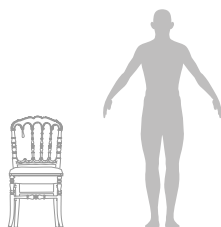

TECHNICAL INFO

DIMENSIONS

Width: 43cm (73,2 in.)

Depth: 45cm (20,9 in.)

Height: 90cm (31,9 in.)

1 box

30 (66,1lbs)

0,32

EXPLORE MORE

. WEBSITE .

. CATALOGS .

. FINISHES .

. PRESS EDITORIAL .

. VIDEOS .

+351 910 936 335
 +351 224 887 170
 info@bocadolobo.com