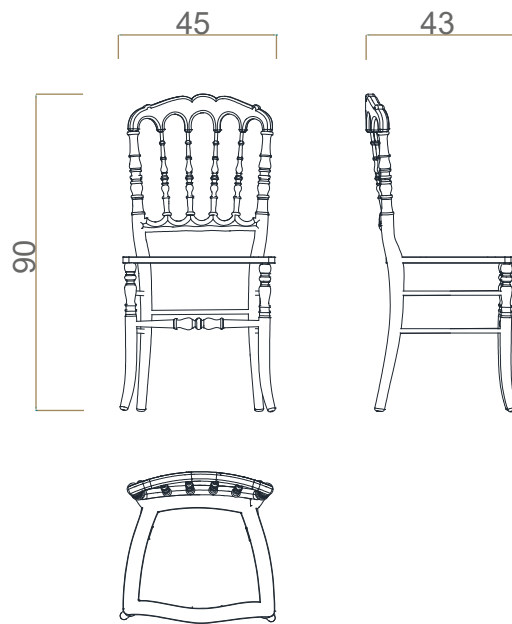

Limited edition

EMPORIUM

CHAIR

MATERIALS & FINISHES

STANDARD

GOLD ALUMINIUM

SILVER ALUMINIUM

FUR

Custom colors and finishes are available with an upcharge.
Please contact info@bocadolobo.com