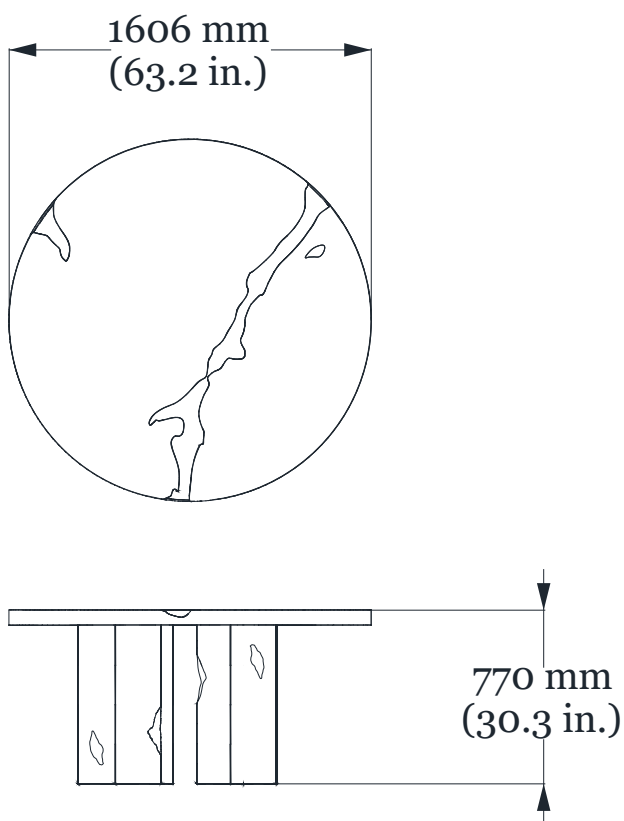

Limited edition

EMPIRE

DINING TABLE

MATERIALS & FINISHES

STANDARD

PRODUCT OPTIONS

Custom colors and finishes are available with an upcharge.
Please contact info@bocadolobo.com