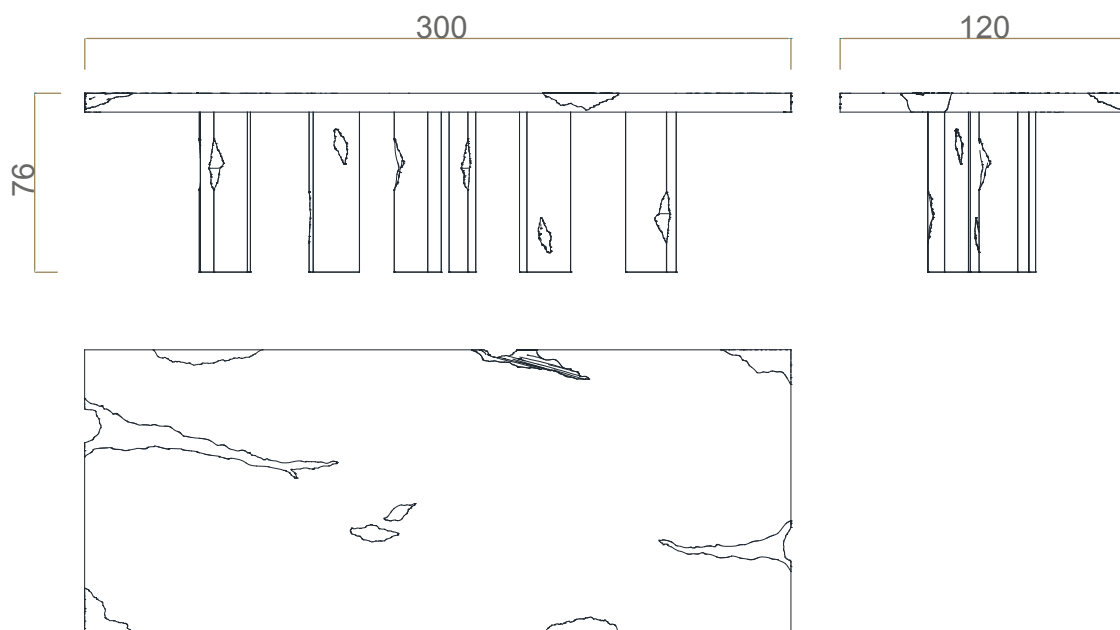

Limited edition

EMPIRE

DINING TABLE

MATERIALS & FINISHES

STANDARD

PRODUCT OPTIONS

Custom colors and finishes are available with an upcharge.
Please contact info@bocadolobo.com