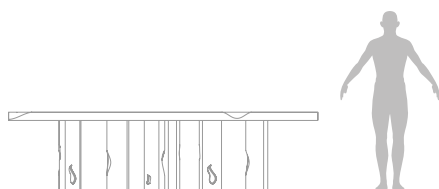

TECHNICAL INFO

DIMENSIONS

Width: 300cm (118,1 in.)

Depth: 120cm (47,2 in.)

Height: 76cm (29,9 in.)

 2 boxes

 311 (685,6lbs)

 1,80