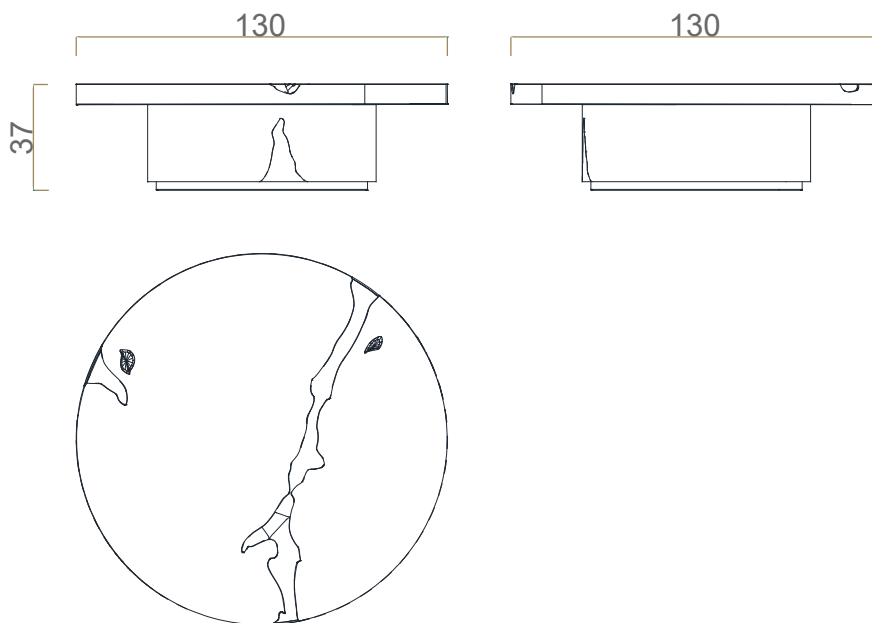

Limited edition

EMPIRE

CENTER TABLE

MATERIALS & FINISHES

STANDARD

PRODUCT OPTIONS

Custom colors and finishes are available with an upcharge.
Please contact info@bocadolobo.com