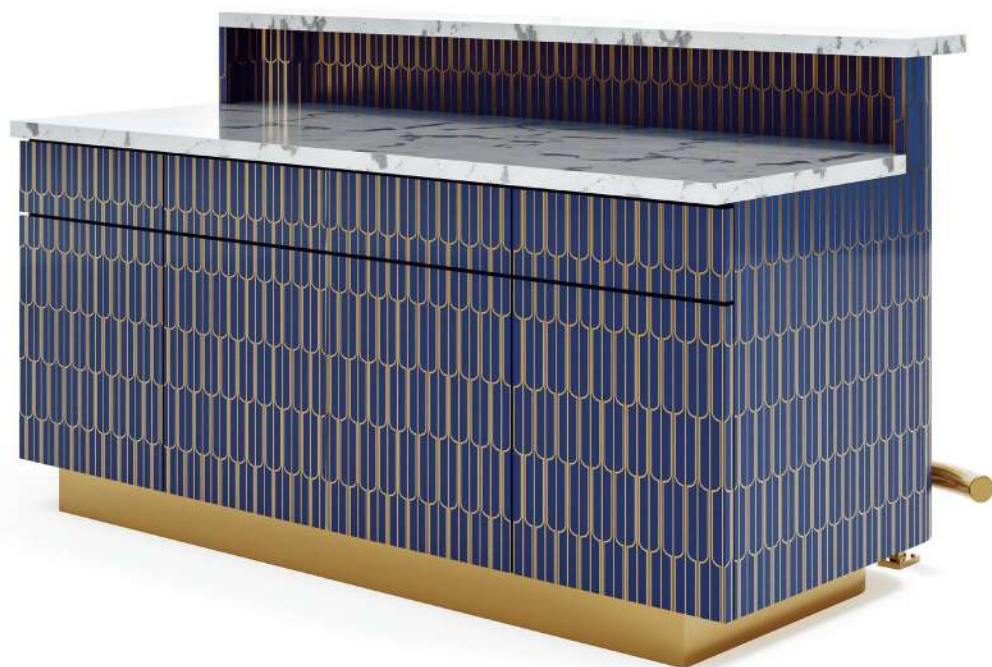

SCARLET  
SPLENDOUR

ELIXIR BAR

Elixir is a glorious bar cabinet made with resin and brass inlay in the colour of your choice. It boasts a service and a guest counter, along with a sleek brass footrest at the front.

*recommended use* In a residence, hotel, commercial space

*collection*

STARBAR

*description*

Cabinet

*dimension*

Width 189 cm

Depth 90 cm