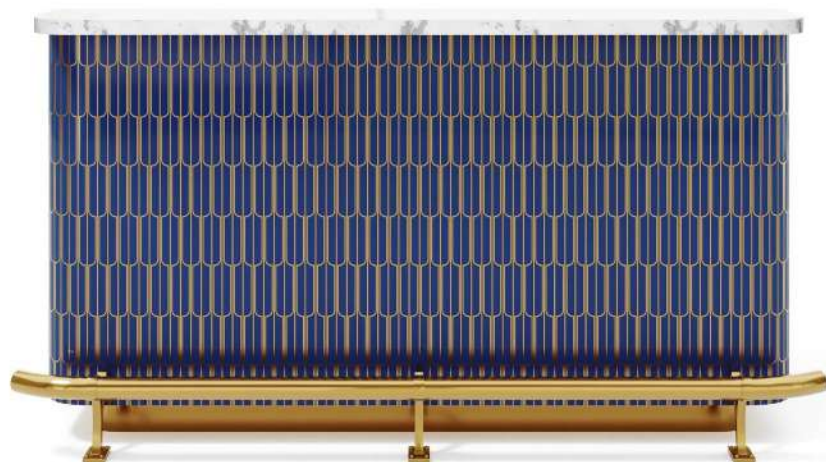

SCARLET  
SPLENDOUR

ELIXIR BAR

Elixir is a glorious bar cabinet made with resin and brass inlay in the colour of your choice. It boasts a service and a guest counter, along with a sleek brass footrest at the front.

*recommended use* In a residence, hotel, commercial space

*collection*

STARBAR

*description*

Cabinet

*dimension*

Width 189 cm

Depth 90 cm