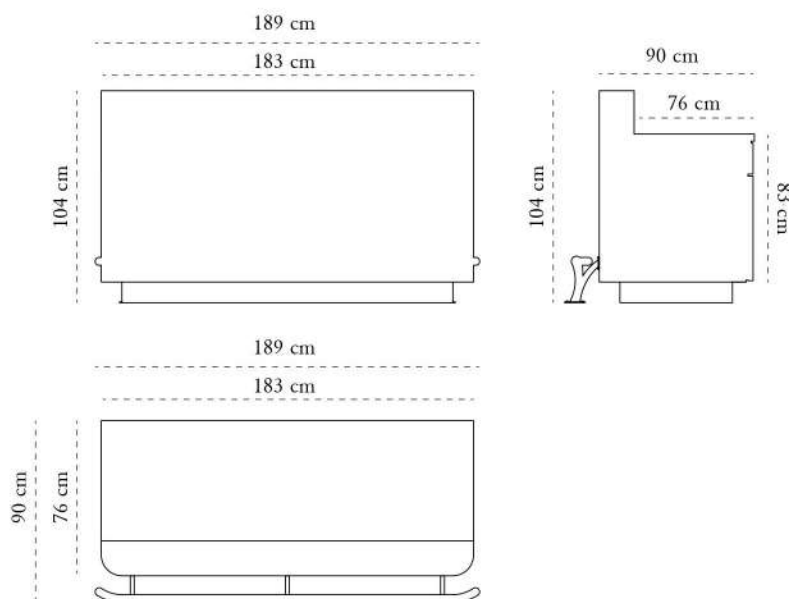

*recommended use* In a residence, hotel, commercial space

*collection*

STARBAR

*description*

Cabinet

*dimension*

Width 189 cm

Depth 90 cm

Height 104 cm

*material*

Plywood, Brass, Resin

**Colour, pattern and size can be customised for your space.** Care: Wipe gently with dry soft cloth. Liquid spillage must be wiped without delay.

Celebration of Authenticity: Slight variations or imperfections are the marks of an artisan, a testament to the individuality, emotion and originality of each work of art. We assert our right to make meaningful qualitative changes.