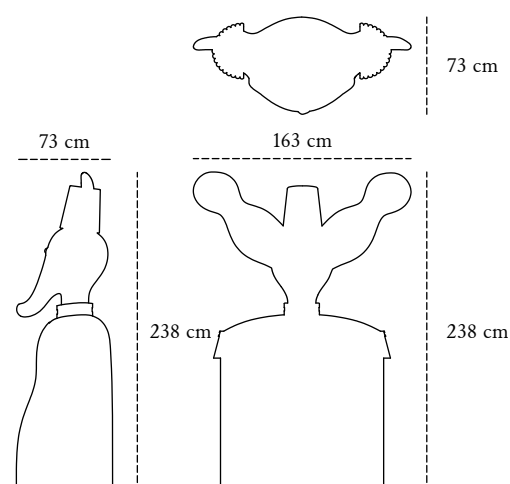

animagic

designer
description
dimension

Matteo Cibic
Cabinet
Width 163 cm
Depth 73 cm
Height 238 cm
Plywood, Brass

material

CARE Wipe gently with dry soft cloth. • In case of spillage of water wipe immediately. • A premium liquid wax may be used occasionally to refresh the high gloss.