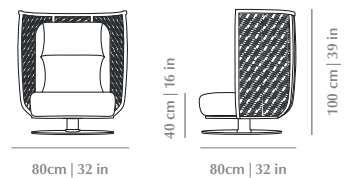

// as pictured

Structure – Natural Walnut Solid wood

Rattan – Natural Rattan

Upholstery – Velvet Kiwi

Swivel base – Stainless Steel Plated Polished Brass