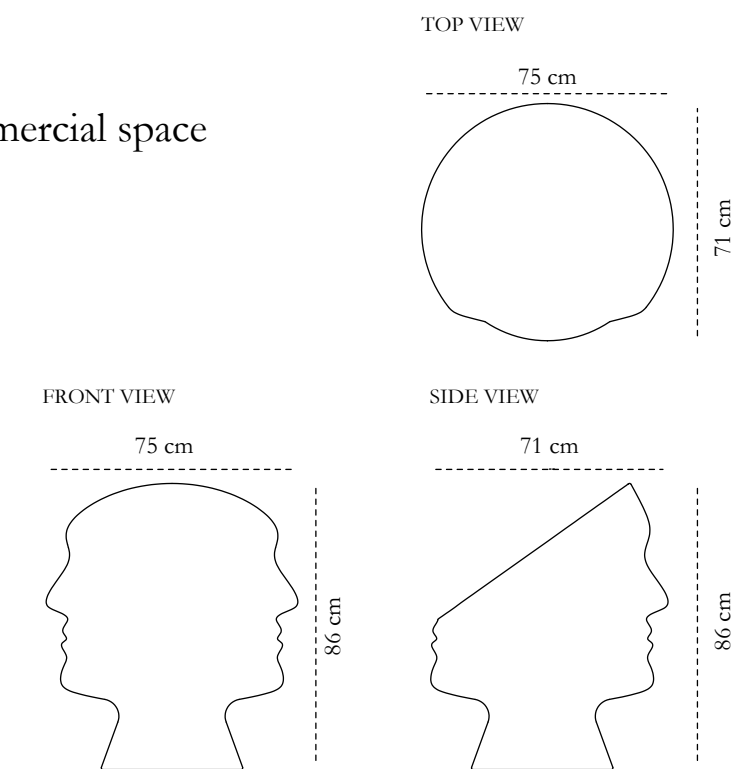

recommended use In a residence, hotel, commercial space

collection **EGO**

designer Karim Rashid
description Chair

dimension Width 75 cm
Depth 71 cm
Height 86 cm

material Nautical Resin

The ergonomically perfect Ego Chair Hot Pink, has the profile of the human face designed cleverly around its back. A hip addition to your space!

recommended use In a residence, hotel, commercial space

collection **EGO**

designer Karim Rashid
description Chair

dimension Width 75 cm
Depth 71 cm
Height 86 cm

material Nautical Resin

The ergonomically perfect Ego Chair Black, has the profile of the human face designed cleverly around its back. A powerful addition to your space!

recommended use In a residence, hotel, commercial space

collection **EGO**

designer Karim Rashid
description Chair

dimension Width 75 cm
Depth 71 cm
Height 86 cm

material Nautical Resin

Care: Wipe gently with dry soft cloth.

collection

EGO

designer description dimension

Karim Rashid
Cabinet
Width 194 cm
Depth 28 cm
Height 207 cm
155 cm
104 cm

material

Nautical Resin,
Plywood, Metal

Care: Wipe gently with dry soft cloth. Liquid spillage must be wiped without delay.