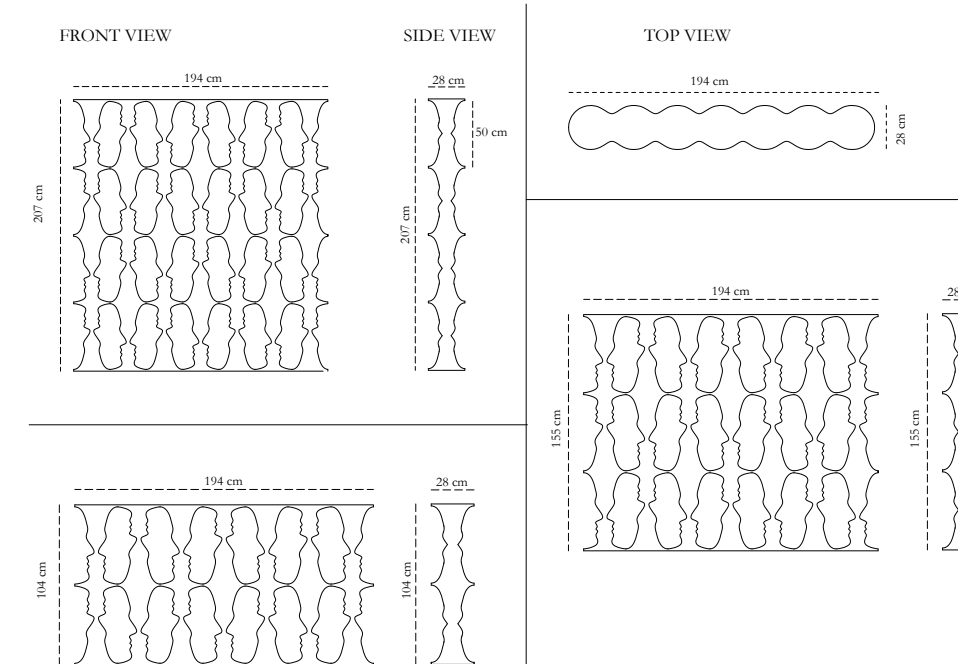

Ego Screen Pearl White is a breathtaking maze-like pattern of the human face. It can be used as a divider or even a console to enhance your space.

recommended use In a residence, hotel, commercial space

collection

EGO

designer description dimension

Karim Rashid
Cabinet
Width 194 cm
Depth 28 cm
Height 207 cm
155 cm
104 cm

material

Nautical Resin,
Plywood, Metal

Care: Wipe gently with dry soft cloth. Liquid spillage must be wiped without delay.