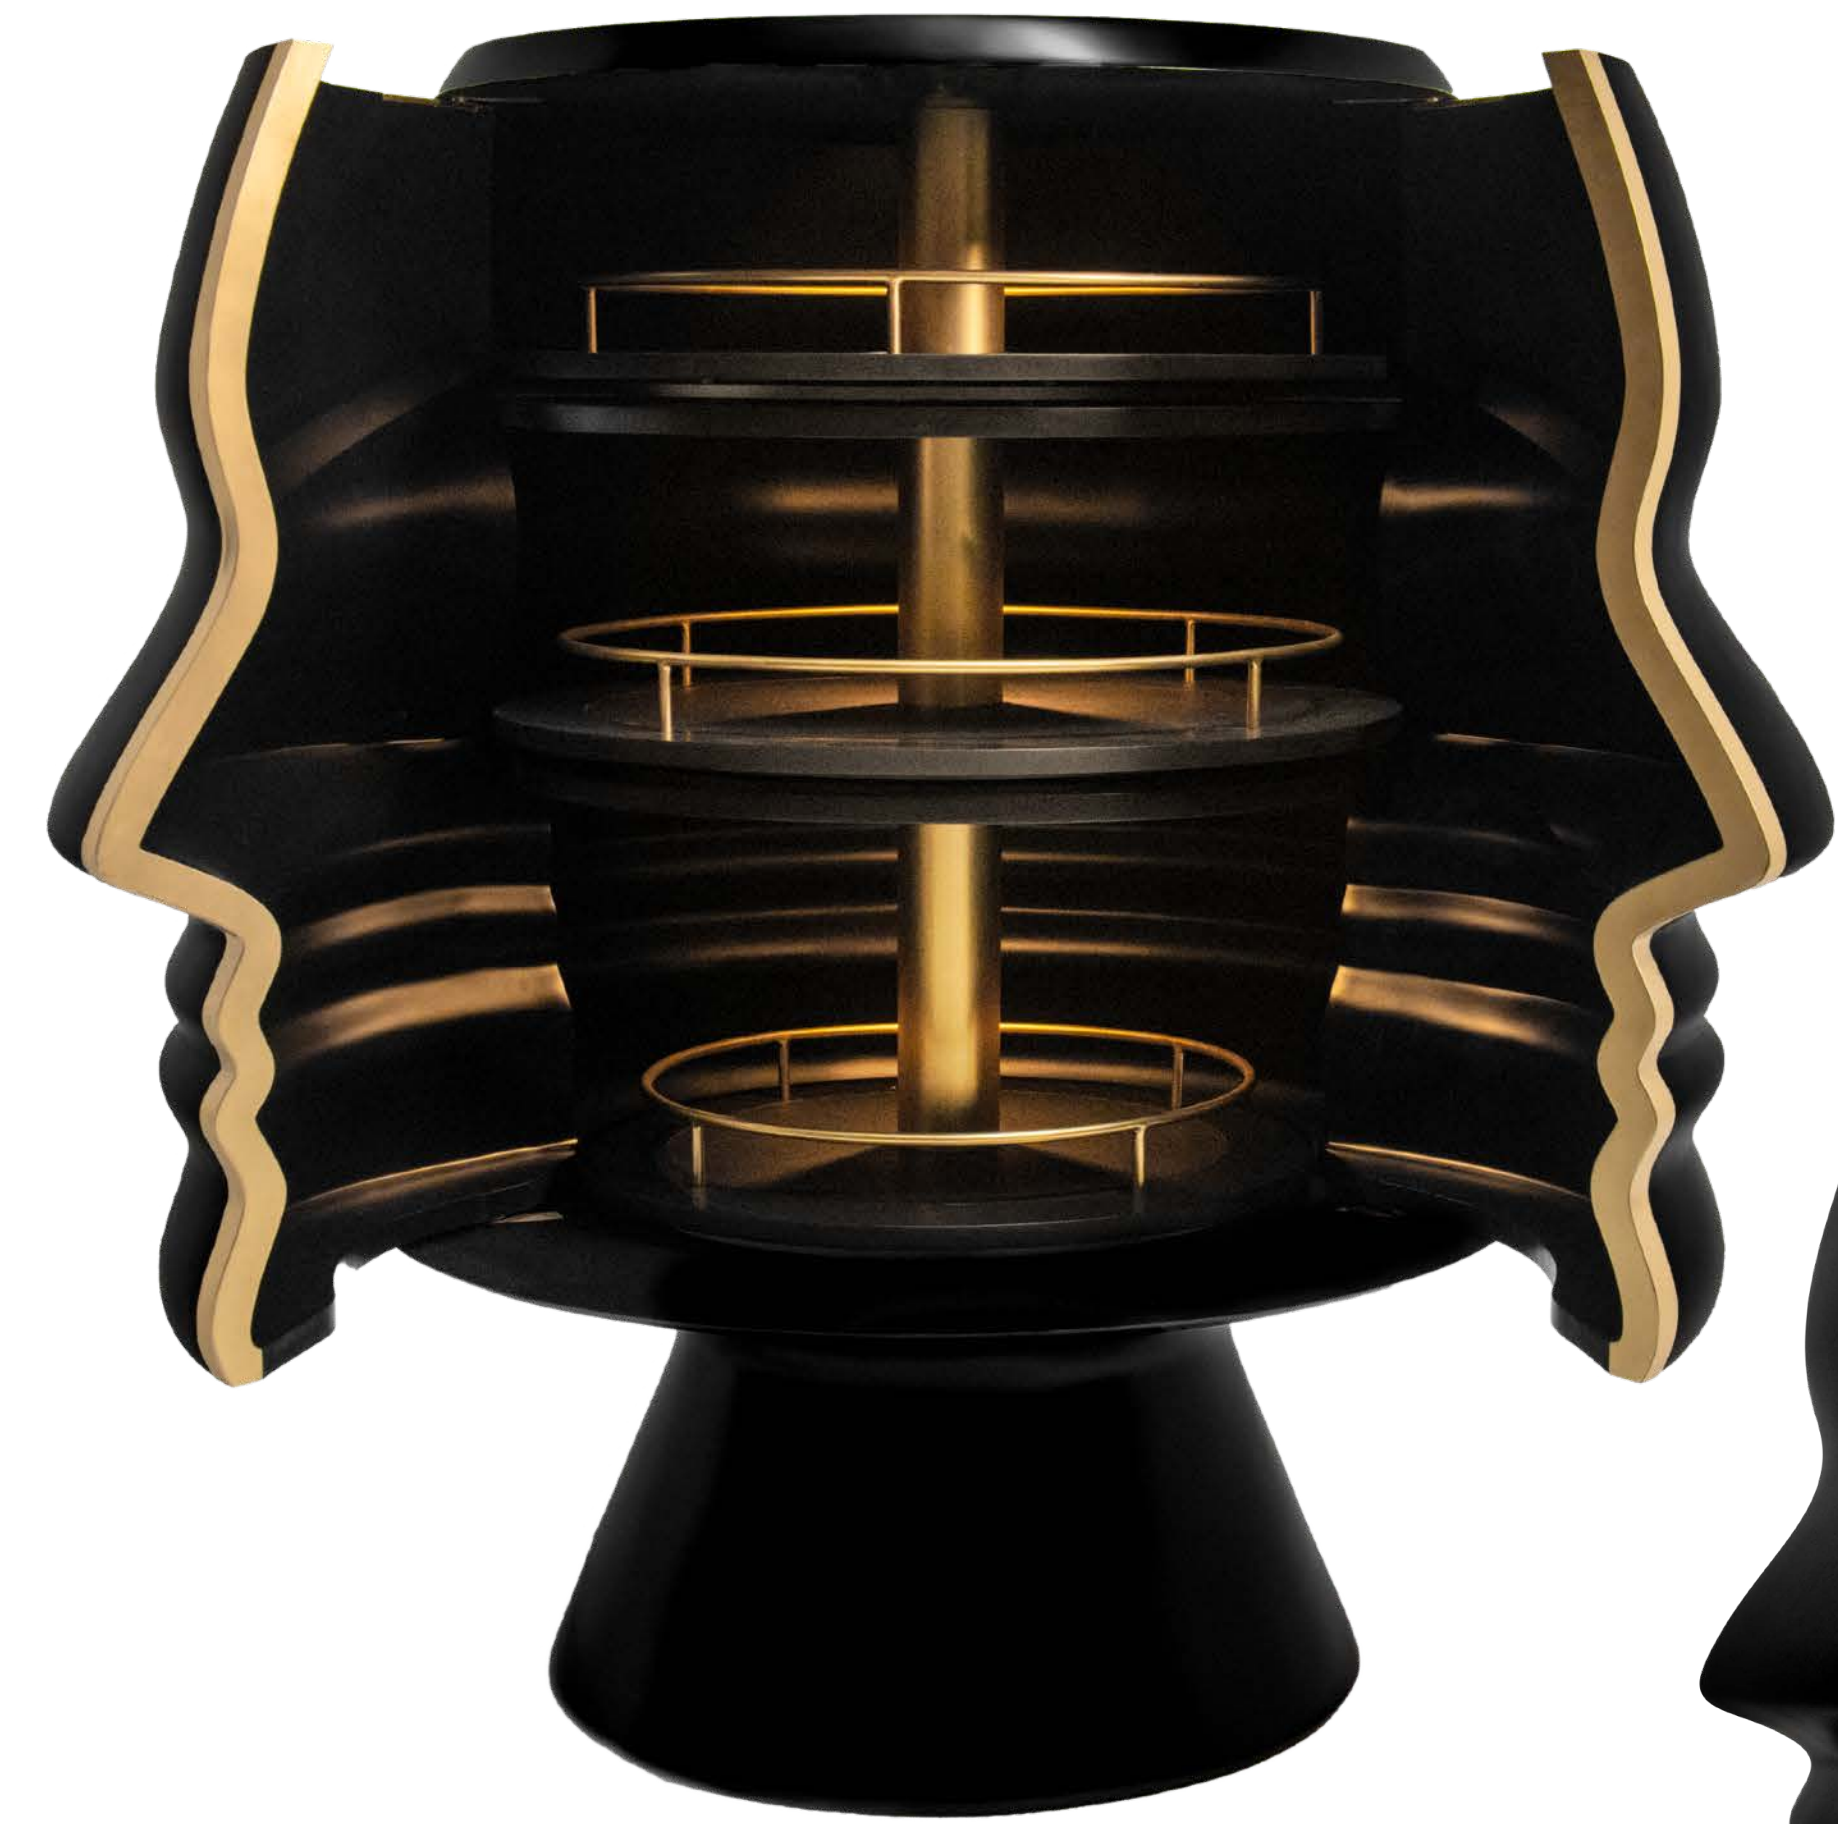

**SCARLET
SPLENDOUR**

Presents

EGO

by

Karim

Karim Rashid

The beautiful black Ego Cabinet with gold trims gently outlines the human face and opens up to reveal circular rotating shelves with brass details

Ego Cabinet

The ergonomically perfect Ego Chair has the profile of the human face designed cleverly around its back. A hip addition to your space!

Ego Chairs

Ego Screen Pearl White is a breathtaking maze-like pattern of the human face. It can be used as a divider or even a console to enhance your space.

recommended use In a residence, hotel, commercial space

collection **EGO**

designer Karim Rashid
description Chair

dimension Width 75 cm
Depth 71 cm
Height 86 cm

material Nautical Resin

The ergonomically perfect Ego Chair Hot Pink, has the profile of the human face designed cleverly around its back. A hip addition to your space!

recommended use In a residence, hotel, commercial space

collection **EGO**

designer Karim Rashid
description Chair

dimension Width 75 cm
Depth 71 cm
Height 86 cm

material Nautical Resin

The ergonomically perfect Ego Chair Black, has the profile of the human face designed cleverly around its back. A powerful addition to your space!