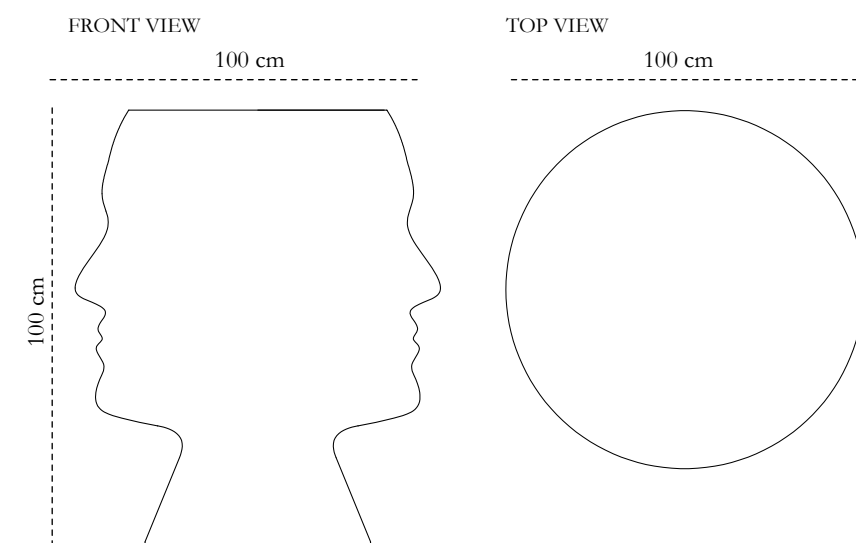

recommended use In a residence, hotel, commercial space

collection **EGO**

designer Karim Rashid
description Chair

dimension Width 75 cm
Depth 71 cm
Height 86 cm

material Nautical Resin

The ergonomically perfect Ego Chair Hot Pink, has the profile of the human face designed cleverly around its back. A hip addition to your space!

recommended use In a residence, hotel, commercial space

collection **EGO**

designer Karim Rashid
description Chair

dimension Width 75 cm
Depth 71 cm
Height 86 cm

material Nautical Resin

The ergonomically perfect Ego Chair Black, has the profile of the human face designed cleverly around its back. A powerful addition to your space!

recommended use In a residence, hotel, commercial space

collection **EGO**

designer Karim Rashid
description Chair

dimension Width 75 cm
Depth 71 cm
Height 86 cm

material Nautical Resin

Care: Wipe gently with dry soft cloth.

collection

EGO

designer description dimension

Karim Rashid
Cabinet
Width 100 cm
Depth 100 cm
Height 100 cm
Nautical Resin,
Brass, Wood

material

Care: Wipe gently with dry soft cloth. Liquid spillage must be wiped without delay.