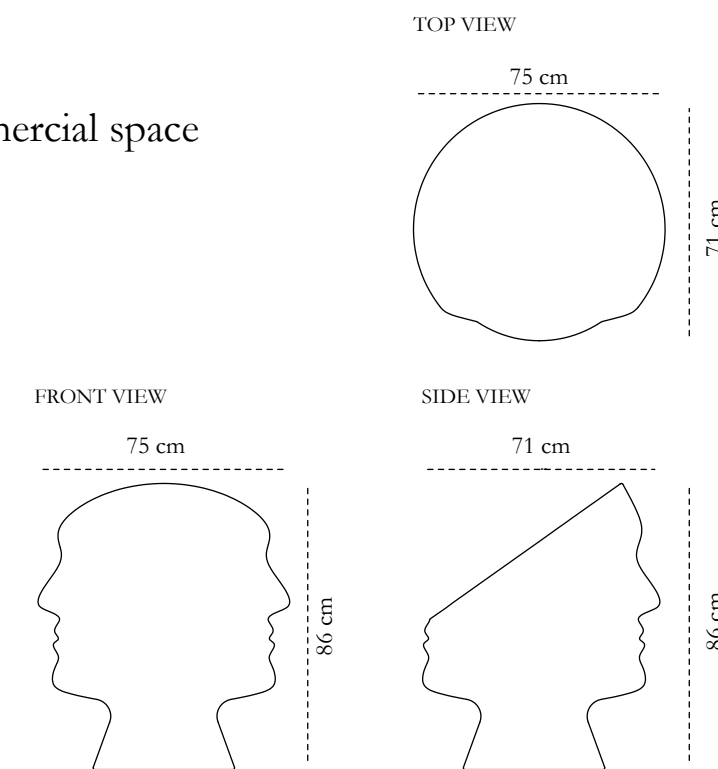

recommended use In a residence, hotel, commercial space

collection **EGO**

designer Karim Rashid
description Chair

dimension Width 75 cm
Depth 71 cm
Height 86 cm

material Nautical Resin

The ergonomically perfect Ego Chair Hot Pink, has the profile of the human face designed cleverly around its back. A hip addition to your space!

recommended use In a residence, hotel, commercial space

collection **EGO**

designer Karim Rashid
description Chair

dimension Width 75 cm
Depth 71 cm
Height 86 cm

material Nautical Resin

The ergonomically perfect Ego Chair Black, has the profile of the human face designed cleverly around its back. A powerful addition to your space!

recommended use In a residence, hotel, commercial space

collection **EGO**

designer Karim Rashid
description Chair

dimension Width 75 cm
Depth 71 cm
Height 86 cm

material Nautical Resin

Care: Wipe gently with dry soft cloth.

collection

EGO

designer description dimension

Karim Rashid
Cabinet
Width 194 cm
Depth 28 cm
Height 207 cm
155 cm
104 cm

material

Nautical Resin,
Plywood, Metal

Care: Wipe gently with dry soft cloth. Liquid spillage must be wiped without delay.