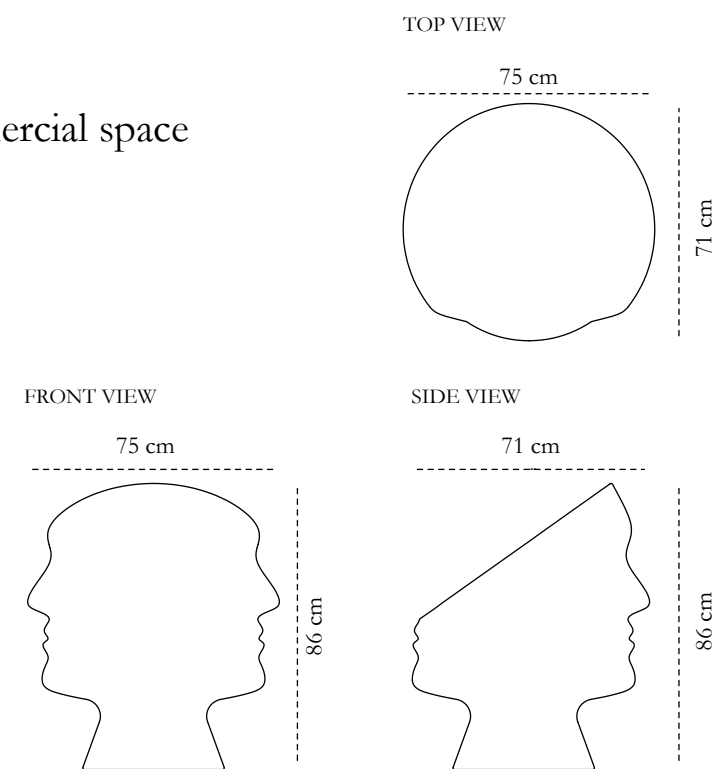

recommended use In a residence, hotel, commercial space

collection **EGO**

designer Karim Rashid
description Chair

dimension Width 75 cm
Depth 71 cm
Height 86 cm

material Nautical Resin

The ergonomically perfect Ego Chair Hot Pink, has the profile of the human face designed cleverly around its back. A hip addition to your space!

recommended use In a residence, hotel, commercial space

collection **EGO**

designer Karim Rashid
description Chair

dimension Width 75 cm
Depth 71 cm
Height 86 cm

material Nautical Resin

The ergonomically perfect Ego Chair Black, has the profile of the human face designed cleverly around its back. A powerful addition to your space!

recommended use In a residence, hotel, commercial space

collection **EGO**

designer Karim Rashid
description Chair

dimension Width 75 cm
Depth 71 cm
Height 86 cm

material Nautical Resin

Care: Wipe gently with dry soft cloth.

collection

EGO

designer description dimension

Karim Rashid
Cabinet
Width 194 cm
Depth 28 cm
Height 207 cm
155 cm
104 cm

material

Nautical Resin,
Plywood, Metal

Care: Wipe gently with dry soft cloth. Liquid spillage must be wiped without delay.