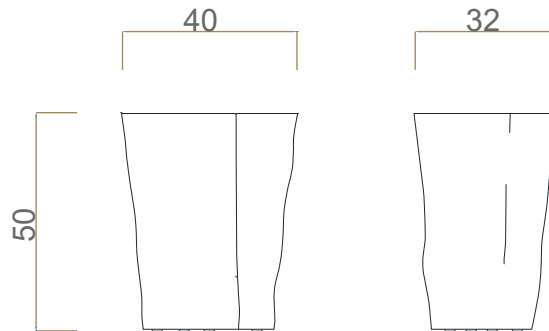

COOLORS
passion furniture

EDEN

SIDE TABLE

MATERIALS & FINISHES

STANDARD

Custom colors and finishes are available with an upcharge.
Please contact info@bocadolobo.com