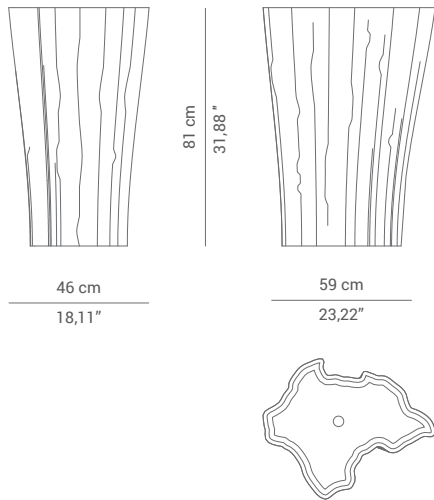

DIMENSIONS

WIDTH: 59 cm | 23,22"
DEPTH: 46 cm | 18,11"
HEIGHT: 81 cm | 31,88"

MATERIALS

Casted aluminum, gold plated

PACKAGING

DIMENSIONS: W. 61 cm | 24,01" D. 56 cm | 22,04" H. 91 cm | 35,82"
VOLUME: 0,21m³ | 7,42 ft³
WEIGHT: 66 kg | 145 lb

LEAD TIME

Production time is between 10 to 12 weeks for MAISON VALENTINA collections.
Delivery time is not included.
All of our furniture can be made to measure and it is available in different finishes.
Please note that the colours and materials shown are for reference only. Small variations may occur.