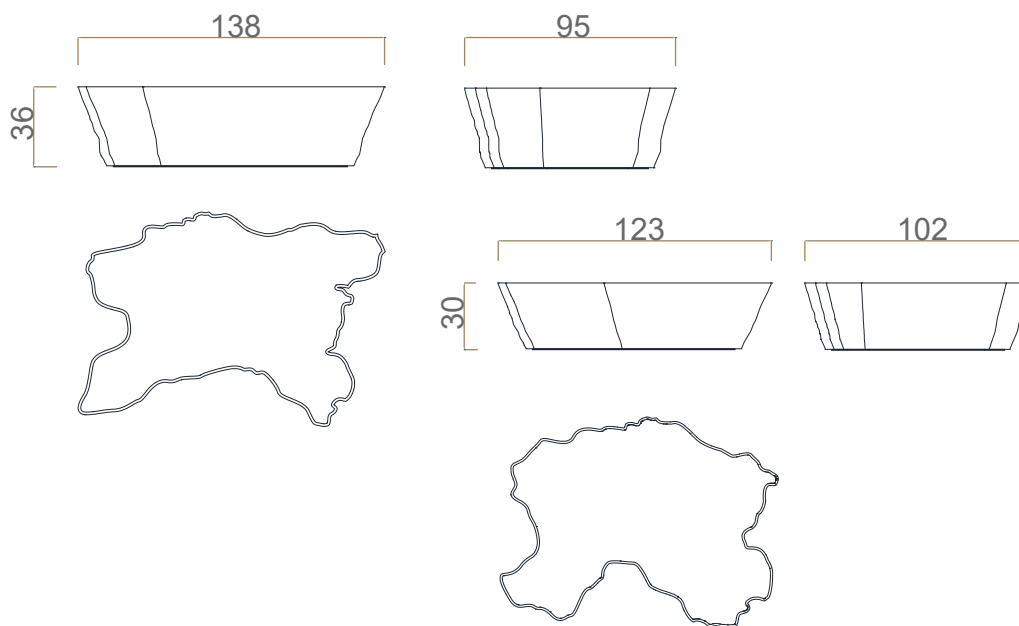

COOLORS
passion furniture

EDEN

BIG CENTER TABLE

MATERIALS & FINISHES

STANDARD

Custom colors and finishes are available with an upcharge.
Please contact info@bocadolobo.com