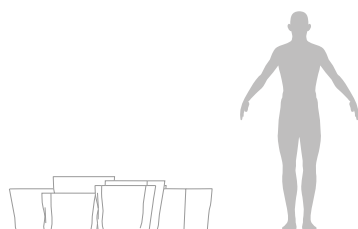

#### DIMENSIONS

Width: 160cm (63,0 in.)

Depth: 125cm (49,2 in.)

Height: 42cm (16,5 in.)

 2 boxes

 186 (410,1lbs)

 0,91