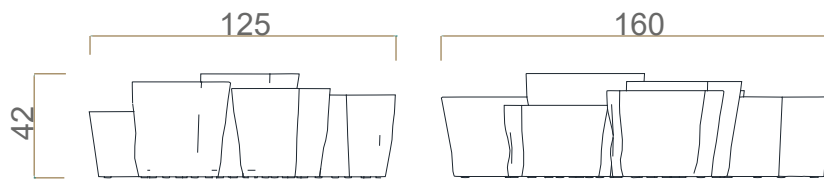

Limited edition

EDEN SERIES - SET OF 7

CENTER TABLE

MATERIALS & FINISHES

STANDARD

Custom colors and finishes are available with an upcharge.
Please contact info@bocadolobo.com