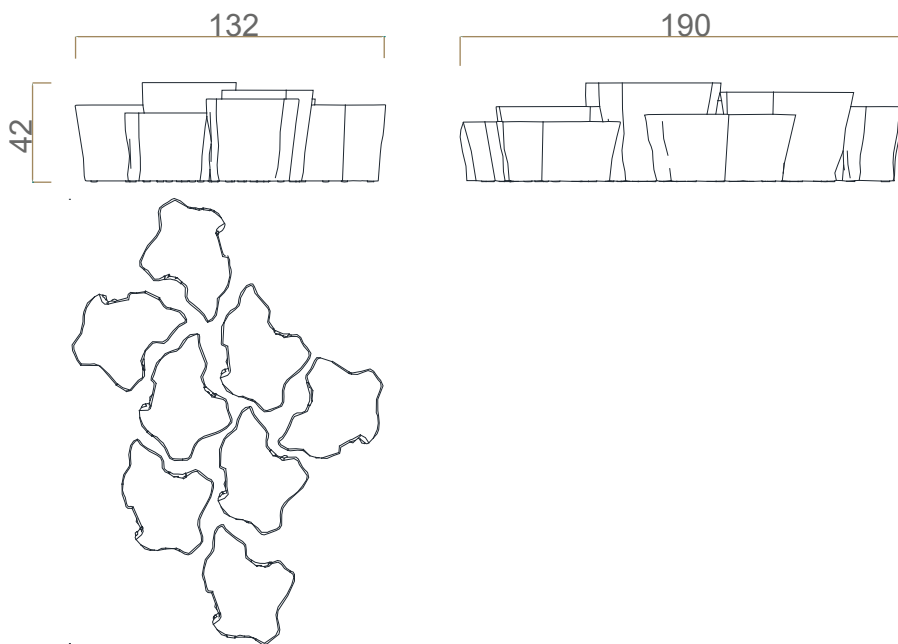

Limited edition

EDEN SERIES - SET OF 8

CENTER TABLE

MATERIALS & FINISHES

STANDARD

Custom colors and finishes are available with an upcharge.
Please contact info@bocadolobo.com