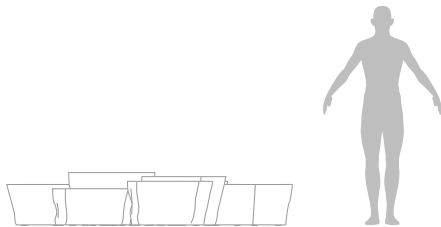

Clean and Care: Dry cloth.

TECHNICAL INFO

DIMENSIONS

Width: 230cm (90,6 in.)

Depth: 140cm (55,1 in.)

Height: 42cm (16,5 in.)

 4 boxes

 311 (685,6lbs)