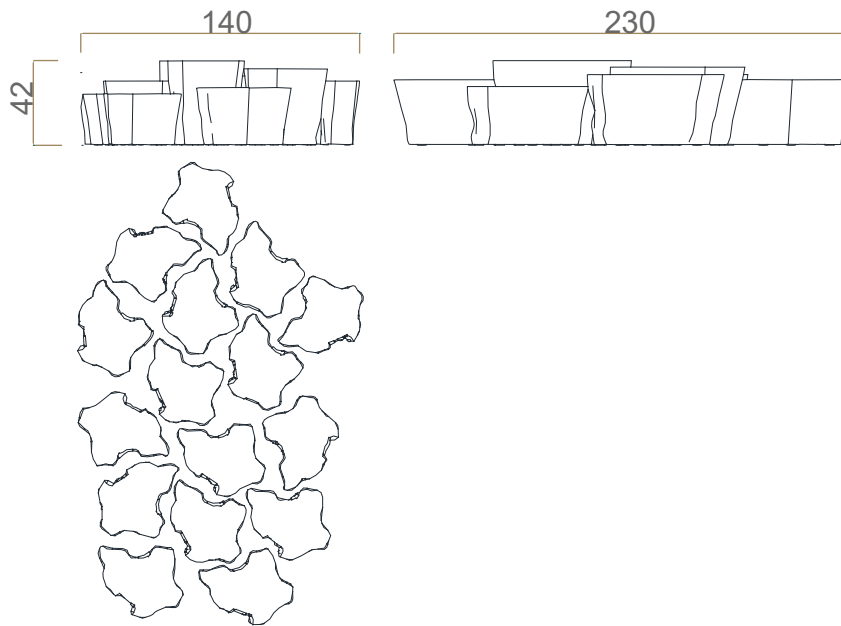

Limited edition

EDEN SERIES - SET OF 15

CENTER TABLE

MATERIALS & FINISHES

STANDARD

Custom colors and finishes are available with an upcharge.
Please contact info@bocadolobo.com