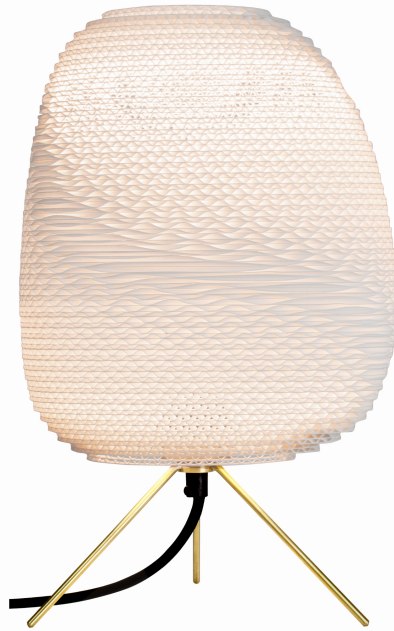

Ebey Table Lamp White GP2051-W

Available colors

Natural

White

	North America	Europe
Bulb	Max 15W LED, E26 (GU24 available), 120V	Max 15W LED, E27, 220V
Color temperature	2700K (recommended)	2700K (recommended)
Lumen output	Dependent on bulb	Dependent on bulb
Cord	Black fabric (inline switch), 8ft	Black fabric (inline switch), 2.5m
Base	Polished Brass	Polished Brass
Material	Corrugated cardboard	Corrugated cardboard
Size	Ø 10, H 11 (in)	Ø 24, H 29 (cm)
Weight	2.6lbs	0.40kg
Fire retardant	Yes	Yes
Country of origin	United States/The Netherlands	The Netherlands
Certification		