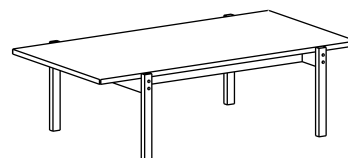

## Chairs & Benches –

Thibault	Dining Chair	22
Babette	Dining Chair	23
Evonne 120	Bench	25
Evonne 180	Bench	25
Evonne 240	Bench	25

# Arnold – Coffee Table

View Online

Arnold coffee table in light concrete and light oak (AOLD-101-102)

**Product Dimension**

H: 38cm / W: 65cm / L: 110cm

**Packaging Dimension**

H: 10cm / W: 72cm / L: 140cm

#### Product Dimension

H: 37 cm / W: 70 cm / L: 125 cm