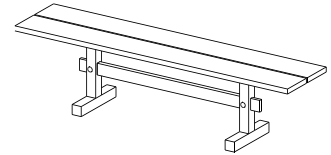

Evonne 180

Product Dimension

H: 46 cm / W: 40 cm / L: 180 cm

Packaging Dimension

H: 15 cm / W: 45 cm / L: 185 cm

Variation	Item No.	Material (Wood · Metals)	Weight (Net, KG)
	EV18-201-101	Oak Light Brass	24
	EV18-202-102	Oak Dark Brass	24