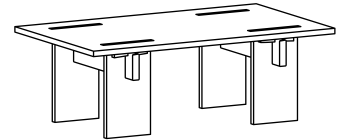

Product Dimension

H: 38cm / W: 65cm / L: 110cm

Packaging Dimension

H: 10cm / W: 72cm / L: 140cm

Variation	Item No.	Material (Table Top · Table Legs · Beam/Wedge)	Weight (Net, KG)
	AOLD-101-102	Concrete Light Oak Light Oak Light	42
	AOLD-101-103	Concrete Light Concrete Light Oak Light	48
	AOLD-102-110	Concrete Dark Oak Dark Oak Dark	42
	AOLD-102-111	Concrete Dark Concrete Dark Oak Dark	48