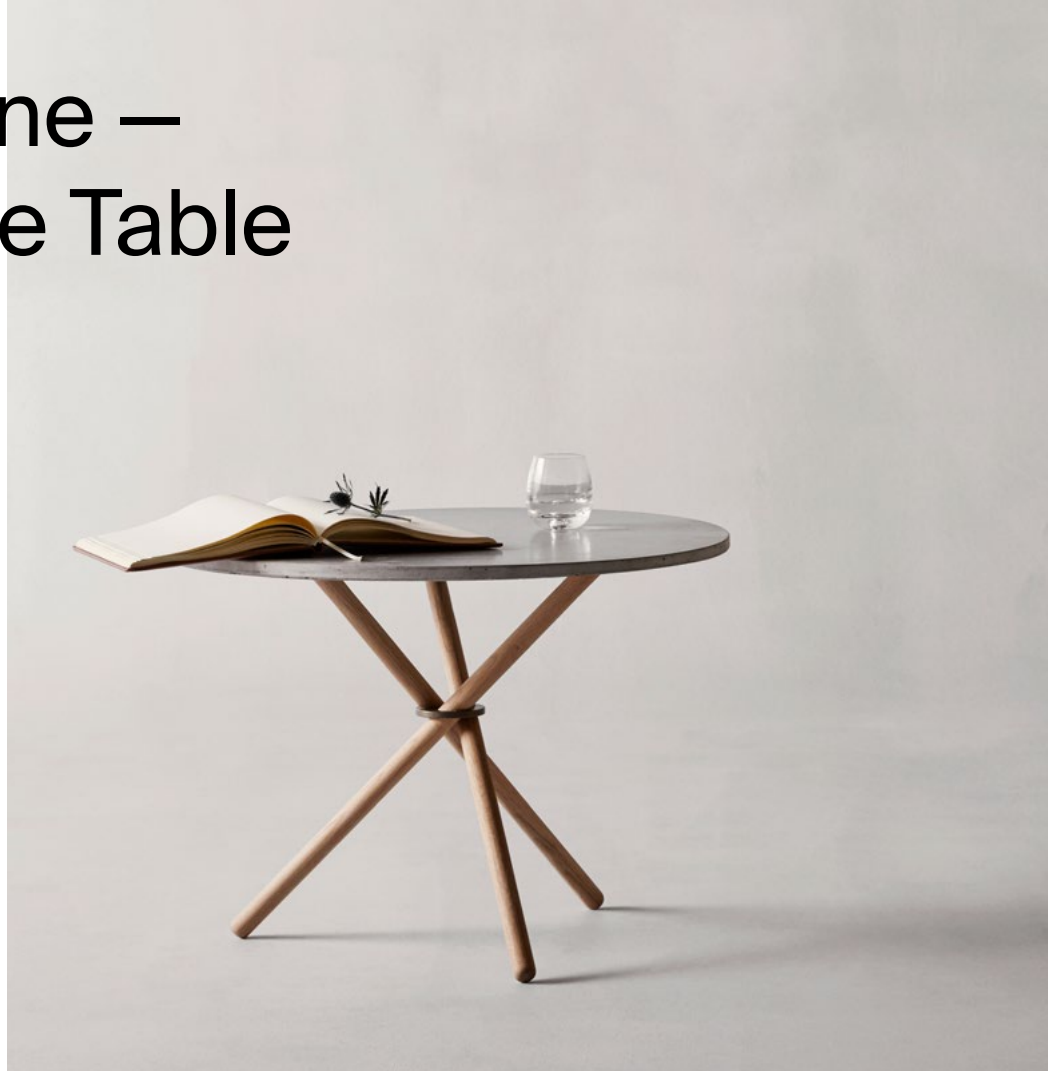

Daphne – Coffee Table

View Online

Daphne coffee table in light concrete (DAPH-101-111)

Product Dimension

Ø: 65 cm / H: 46 cm

Packaging Dimension

H: 8 cm / W: 76 cm / L: 76 cm

Variation	Item No.	Material (Table Top · Table Legs · Assembly Ring)	Weight (Net, KG)
	DAPH-101-111	Concrete Light Oak Light Metal Light	16,5
	DAPH-102-102	Concrete Dark Oak Dark Brass	16,5
	DAPH-201-111	Oak Light Oak Light Metal Light	11
	DAPH-202-102	Oak Dark Oak Dark Brass	11