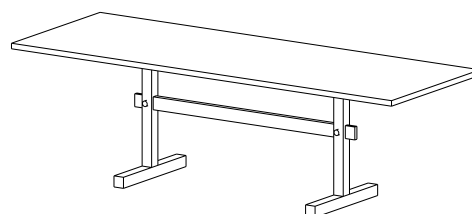

### Packaging Dimension

**E140** H: 20 cm / W: 60 cm / L: 123 cm  
**HLEG** H: 5 cm / W: 25 cm / L: 100 cm

Variation	Item No.	Material (Wood · Metal)	Weight (Net, KG)
	<b>E140-201-111</b> Includes 5 Extra Leaves 1 Stand	Oak Light Metal Light	36
	<b>E140-202-122</b> Includes 5 Extra Leaves 1 Stand	Oak Dark Metal Dark	36
	<b>HLEG-421-421</b> Includes 5 Hector Table Legs	Metal Light (Steel)	6
	<b>HLEG-422-422</b> Includes 5 Hector Table Legs	Metal Dark (Steel)	6

# Gaspard 180 – Dining Table

Gaspard 180 in dark oak (G180-202-102)

View Online

**Product Dimension**

H: 73 cm / W: 85 cm / L: 180 cm

**Packaging Dimension**

H: 15 cm / W: 90 cm / L: 186 cm

Variation	Item No.	Material <small>(Table Top · Table Frame · Pegs)</small>	Weight <small>(Net, KG)</small>
	G180-201-101	Oak Light Oak Light Brass	50
	G180-202-102	Oak Dark Oak Dark Brass	50

# Gaspard 240 – Dining Table

Gaspard 240 in light oak (G240-201-101)

View Online

**Product Dimension**

H: 73 cm / W: 85 cm / L: 240 cm

**Packaging Dimension**

H: 15 cm / W: 90 cm / L: 246 cm

**Variation**