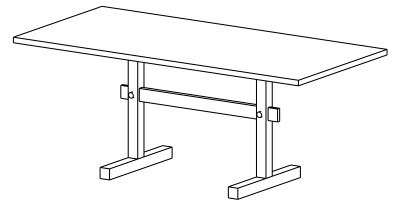

### Product Dimension

**E140** Expands Ø from 140 cm to 200 cm  
**HLEG** Ø: 4,2 cm / L: 98 cm (x5)

### Packaging Dimension

**E140** H: 20 cm / W: 60 cm / L: 123 cm  
**HLEG** H: 5 cm / W: 25 cm / L: 100 cm

Variation	Item No.	Material (Wood · Metal)	Weight (Net, KG)
	<b>E140-201-111</b> Includes 5 Extra Leaves 1 Stand	Oak Light Metal Light	36
	<b>E140-202-122</b> Includes 5 Extra Leaves 1 Stand	Oak Dark Metal Dark	36
	<b>HLEG-421-421</b> Includes 5 Hector Table Legs	Metal Light (Steel)	6
	<b>HLEG-422-422</b> Includes 5 Hector Table Legs	Metal Dark (Steel)	6

# Gaspard 180 – Dining Table

Gaspard 180 in dark oak (G180-202-102)

View Online

**Product Dimension**

H: 73 cm / W: 85 cm / L: 180 cm

**Packaging Dimension**

H: 15 cm / W: 90 cm / L: 186 cm

Variation	Item No.	Material <small>(Table Top · Table Frame · Pegs)</small>	Weight <small>(Net, KG)</small>
	G180-201-101	Oak Light Oak Light Brass	50
	G180-202-102	Oak Dark Oak Dark Brass	50