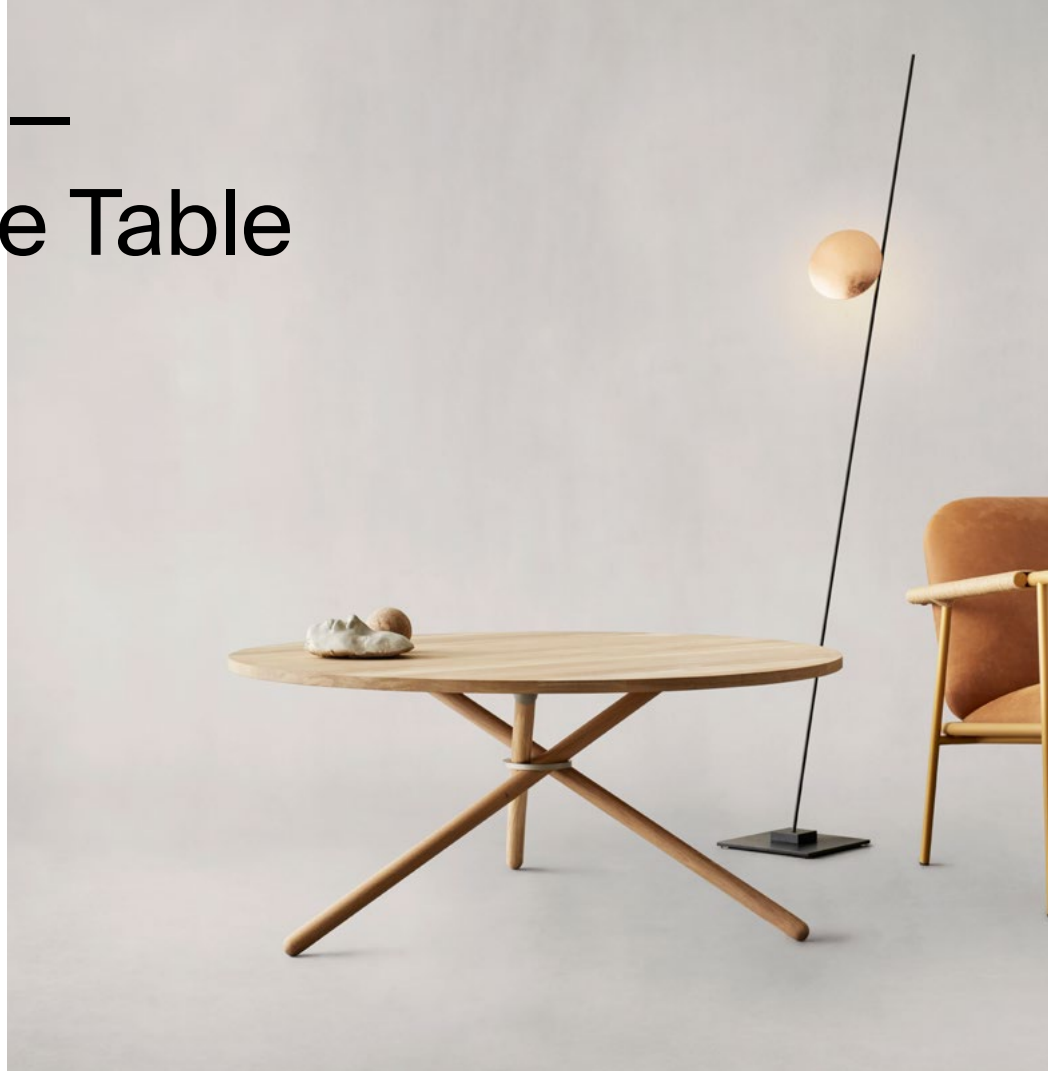

# Bertha – Coffee Table

View Online

Bertha coffee table in dark concrete (BERT-102-102)

**Product Dimension**  
Ø: 90 cm / H: 38 cm

**Packaging Dimension**  
H: 8 cm / W: 97 cm / L: 97 cm

Variation	Item No.	Material <small>(Table Top · Table Legs · Assembly Ring)</small>	Weight <small>(Net, KG)</small>
	BERT-101-111	Concrete Light Oak Light Metal Light	32,5
	BERT-102-102	Concrete Dark Oak Dark Brass	32,5
	BERT-201-111	Oak Light Oak Light Metal Light	21,5
	BERT-202-102	Oak Dark Oak Dark Brass	21,5

# Edda – Coffee Table

View Online

Edda coffee table in light oak (EDDA-201-111)

**Product Dimension**  
Ø: 105 cm / H: 46 cm

**Packaging Dimension**  
H: 8 cm / W: 110 cm / L: 110 cm

Variation	Item No.	Material (Table Top · Table Legs · Assembly Ring)	Weight (Net, KG)
	EDDA-101-111	Concrete Light Oak Light Metal Light	45,5
	EDDA-102-102	Concrete Dark Oak Dark Brass	45,5
	EDDA-201-111	Oak Light Oak Light Metal Light	27
	EDDA-202-102	Oak Dark Oak Dark Brass	27