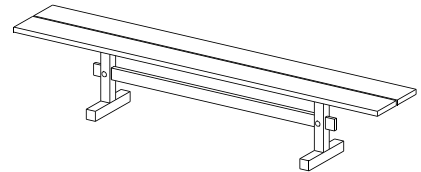

Evonne 240

Product Dimension

H: 46 cm / W: 40 cm / L: 240 cm

Packaging Dimension

H: 15 cm / W: 45 cm / L: 245 cm

Variation	Item No.	Material (Wood · Metals)	Weight (Net, KG)
	EV24-201-101	Oak Light Brass	30
	EV24-202-102	Oak Dark Brass	30