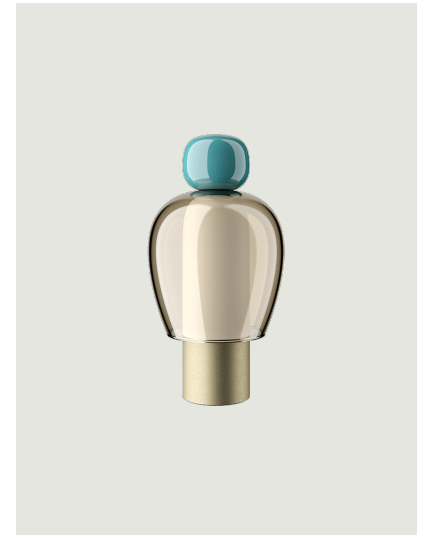

Easy Peasy,  
Design by Luca Nichetto

### Model Easy Peasy Lagoon

With a strong personality and a sculptural form reminiscing the shape of bells, Easy Peasy is a set of portable and rechargeable table lamps, consisting of two rounded elements, a body and a knob. Made of blown glass, *Easy Peasy* allows for personal customisation of the living spaces. Its portability, different shapes and colours, and the *dim-to-warm* functionality of its light source allow users to connect, play and interact with the variable configuration options.

Easy Peasy Lagoon	Light source	Knob: Technopolymer	Shade: Blown glass	Base : Metal	Code	
 	LED Dim-to-Warm from 2700 K to 3300 K 3 W / 380 lm 2000 mA Battery CRI 90 MacAdam 3-Step	Turquoise	Honey	Brushed Gold	17081 8126	
Net weight: 0.85 kg	Parcels: 1					