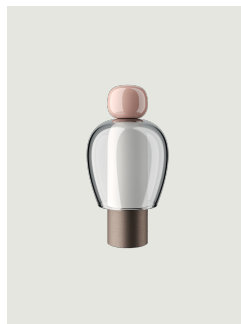

Ecodesign Regulation

The LED-only light source contained in this fixture must only be replaced by the manufacturer, its support service or similarly qualified personnel.

Options of Easy Peasy

Easy Peasy Flamingo