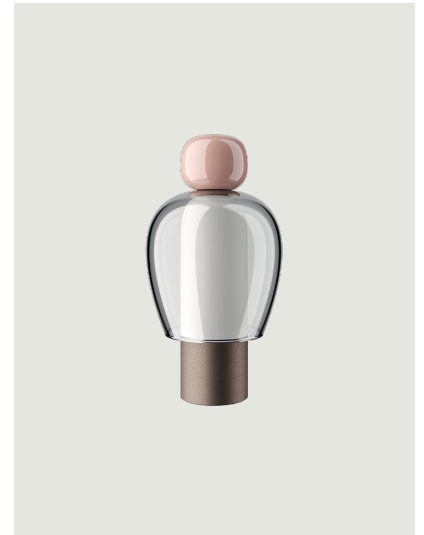

Easy Peasy,
Design by Luca Nichetto

Model Easy Peasy Flamingo

With a strong personality and a sculptural form reminiscing the shape of bells, Easy Peasy is a set of portable and rechargeable table lamps, consisting of two rounded elements, a body and a knob. Made of blown glass, *Easy Peasy* allows for personal customisation of the living spaces. Its portability, different shapes and colours, and the *dim-to-warm* functionality of its light source allow users to connect, play and interact with the variable configuration options.

Easy Peasy Flamingo	Light source	Knob: Technopolymer	Shade: Blown glass	Base : Metal	Code	
 	LED Dim-to-Warm from 2700 K to 3300 K 3 W / 380 lm 2000 mA Battery CRI 90 MacAdam 3-Step	Pink	Grey	Brushed Bronze	17081 6226	
Net weight: 0.85 kg	Parcels: 1					