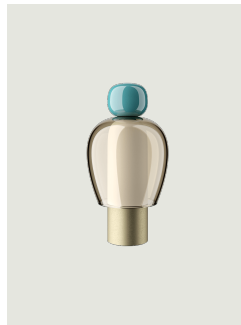

Easy Peasy,
Design by Luca Nichetto

Model Easy Peasy Flamingo

With a strong personality and a sculptural form reminiscing the shape of bells, Easy Peasy is a set of portable and rechargeable table lamps, consisting of two rounded elements, a body and a knob. Made of blown glass, *Easy Peasy* allows for personal customisation of the living spaces. Its portability, different shapes and colours, and the *dim-to-warm* functionality of its light source allow users to connect, play and interact with the variable configuration options.

Easy Peasy Flamingo	Light source	Knob: Technopolymer	Shade: Blown glass	Base : Metal	Code	
 	LED Dim-to-Warm from 2700 K to 3300 K 3 W / 380 lm 2000 mA Battery CRI 90 MacAdam 3-Step	Pink	Grey	Brushed Bronze	17081 6226	
Net weight: 0.85 kg	Parcels: 1					

Easy Peasy Lagoon

Easy Peasy Kelp

Easy Peasy Chestnut