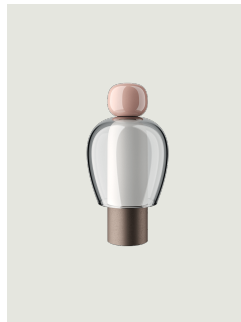

Ecodesign Regulation

The LED-only light source contained in this fixture must only be replaced by the manufacturer, its support service or similarly qualified personnel.

Options of Easy Peasy

Easy Peasy Flamingo