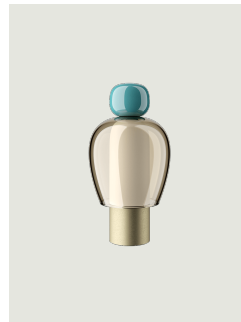

### Model Easy Peasy Chestnut

With a strong personality and a sculptural form reminiscing the shape of bells, Easy Peasy is a set of portable and rechargeable table lamps, consisting of two rounded elements, a body and a knob. Made of blown glass, *Easy Peasy* allows for personal customisation of the living spaces. Its portability, different shapes and colours, and the *dim-to-warm* functionality of its light source allow users to connect, play and interact with the variable configuration options.

| Easy Peasy Chestnut | Light source  | Knob: Technopolymer | Shade: Blown glass | Base : Metal      | Code       |  |
|---------------------|---|---------------------|--------------------|-------------------|------------|--|
| <br>                | LED<br>Dim-to-Warm<br>from 2700 K<br>to 3300 K<br>3 W / 380 lm<br>2000 mA Battery<br>CRI 90<br>MacAdam 3-Step | Taupe               | Grey               | Brushed Palladium | 17081 3826 |  |
| Net weight: 0.85 kg | Parcels: 1  |                     |                    |                   |            |  |
|                     |   |                     |                    |                   |            |  |

### Options of Easy Peasy

Easy Peasy Flamingo

Easy Peasy Lagoon

Easy Peasy Kelp