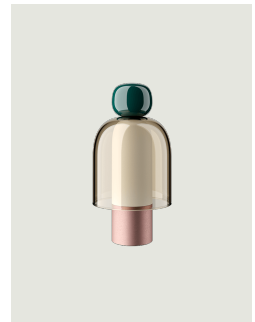

### Model Easy Peasy Chestnut

With a strong personality and a sculptural form reminiscing the shape of bells, Easy Peasy is a set of portable and rechargeable table lamps, consisting of two rounded elements, a body and a knob. Made of blown glass, *Easy Peasy* allows for personal customisation of the living spaces. Its portability, different shapes and colours, and the *dim-to-warm* functionality of its light source allow users to connect, play and interact with the variable configuration options.

| Easy Peasy Chestnut | Light source  | Knob: Technopolymer | Shade: Blown glass | Base : Metal      | Code       |  |
|---------------------|---|---------------------|--------------------|-------------------|------------|--|
| <br>                | LED<br>Dim-to-Warm<br>from 2700 K<br>to 3300 K<br>3 W / 380 lm<br>2000 mA Battery<br>CRI 90<br>MacAdam 3-Step | Taupe               | Grey               | Brushed Palladium | 17081 3826 |  |
| Net weight: 0.85 kg | Parcels: 1  |                     |                    |                   |            |  |
|                     |   |                     |                    |                   |            |  |

### Options of Easy Peasy

Easy Peasy Flamingo

Easy Peasy Lagoon

Easy Peasy Kelp