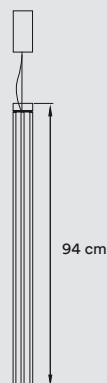

Will be available from 1st of July

REF.

ESTE SV 90 LED DIM0-10V
 ESTE SV 90 LED DIMDALI
 ESTE SV 90 LED DIMBT

LIGHT SOURCE

Class I

120 - 277V: Dimmable 0-10V or DALI
220-240V: Dimmable Bluetooth - BT

Drivers:

Constant Current 900mA

LED Integrated:

Led module
 Energy class A*

3.000K, CRI>90, 20W, 50-60Hz, 1400 lm*
 Available in 2.700K and 4.000K on request

*Measurements obtained by theoretical calculations at LZF using ivory white shades. Veneer Ref: 20 Ivory White.

PACKAGING

Box Size: 12 x 12 x 130 cm

Box Volume: 0,02 m³

Weight | Gross: 4,5 Kg | Net: 3,2 Kg

MATERIALS & COMPONENTS

Wood Veneer Shade

Matt Satin Acrylic Diffuser

Hand Blown Glass: Borosilicate*

Black Metal Canopy: $\varnothing 8$ cm

Black Coaxial Cable: 2,5 m drop

Black Steel Cable: 2,5 m drop

*Borosilicate glass is highly resistant to thermal shock

FINISHES

WOOD VENEER

20 Ivory White

33 Pale Rose