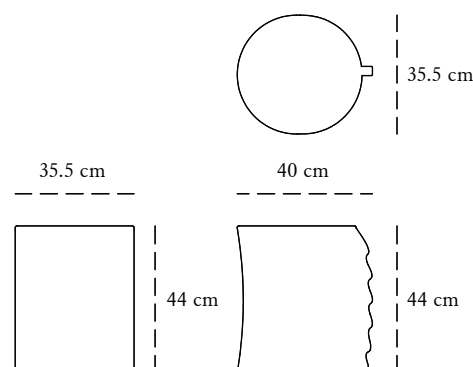

SCARLET
SPLENDOUR

DRAGON
SLICE STOOL

Intricate brass and resin inlay with a "spine" running down the middle of the Dragon Slice Stool make it an astounding piece of furniture. It can be used both as a seat or a table.

recommended use In a residence, hotel, commercial space
collection

designer
description
dimension

Marcantonio
Seat/Table
Width 40 cm
Depth 35.5 cm
Height 44 cm
Nautical Resin, Brass

CARE Wipe gently with dry soft cloth. • In case of spillage of water wipe immediately. • A premium liquid wax may be used occasionally to refresh the high gloss.