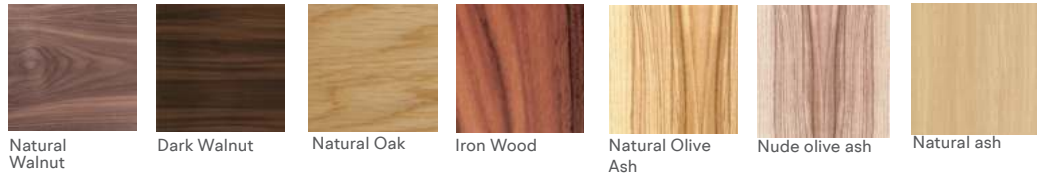

22 Kg

99

100

// as pictured
structure - zetta
feet - polished brass

// as pictured
structure - gentle II 0733

plywood veneer

solid woods

lacquers

metals

marbles

glass

tiles

fabrics cat 1

fabrics cat 2

fabrics cat 3

fabrics cat 4