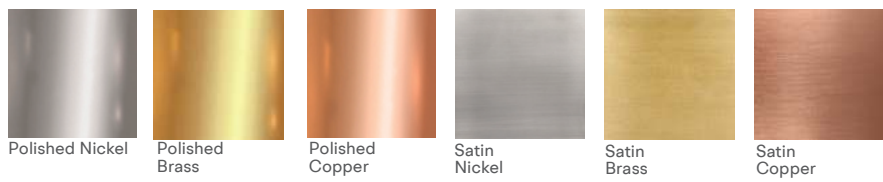

22 Kg

99

100

// as pictured
structure - zetta
feet - polished brass

// as pictured
structure - gentle II 0733

plywood veneer

solid woods

lacquers

metals

marbles

glass

tiles

fabrics cat 1

fabrics cat 2

fabrics cat 3

fabrics cat 4