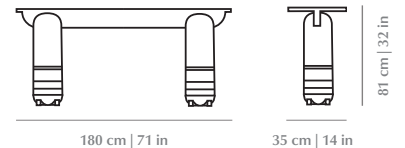

<b>Top</b>	Wood veneer: Natural Walnut, Oak Latte, Walnut Mocha, Iron Wood and Ebony
<b>Marble Legs</b>	One color combination available
<b>Metal Application</b>	Polished or Satin Brass
<b>Metal Feet</b>	Polished or Satin Cast Brass