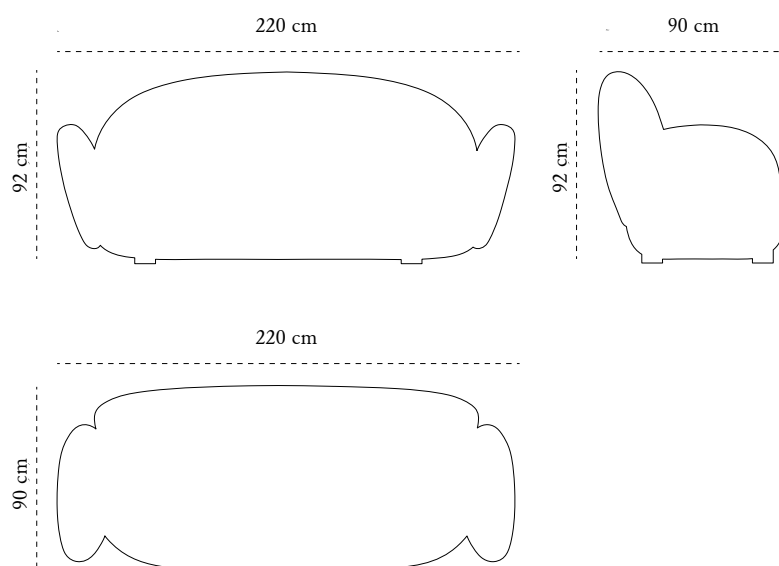

recommended use In a residence, hotel, commercial space

collection

Dolce far niente

designer

Matteo Cibic

description

Three Seater Sofa

dimension

Width 220 cm

Depth 90 cm

Height 92 cm

material

Foam, Wood,
Jacquard Fabric, Brass

CARE Vacuum clean when required.

Each piece in the Dolce Far Niente collection exalts the handmade, the painstakingly crafted, the authentic. A piece may have slight variations and tiny imperfections but these are the marks of an artisan, a testament to the individuality of each work of art. It is our belief that these variations infuse our objets d'art with desire and we assert our right to make necessary qualitative changes.