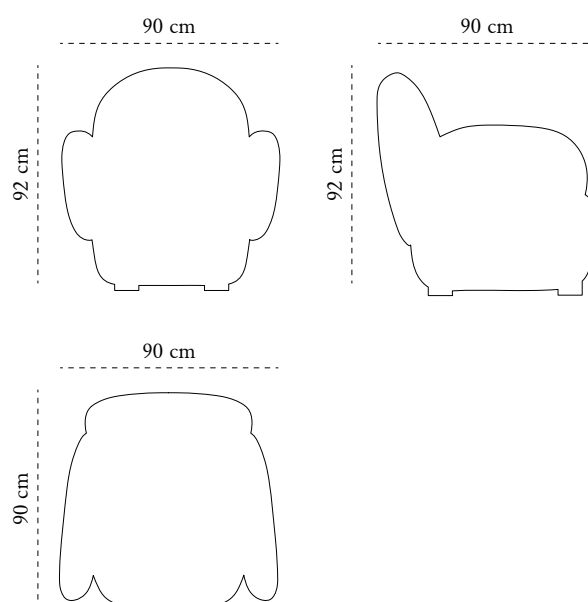

recommended use In a residence, hotel, commercial space
collection

Dolce far niente

designer Matteo Cibic
description Single Seater Sofa
dimension

Width 90 cm
Depth 90 cm
Height 92 cm

material Foam, Wood,
Jacquard Fabric, Brass