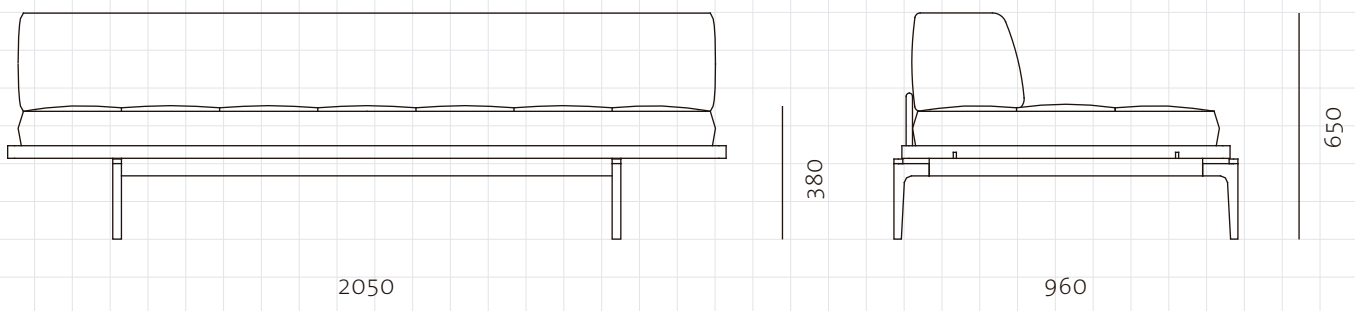

Discipline Sofa Straight

CODE
DIMENSIONS

DS-S410
W2050 x D960 x H650mm
Seating height: 380mm

NET WEIGHT
ENVIRONMENT
MATERIALS

99.0 kg
Indoor
Veneer laminate base, stainless steel legs and brackets, upholstery
*Please refer to website or contact your local representative for complete material swatches.

SHIPPING

Package	Assembled		
Package Qty	1 pcs/box		
Packaging	Measurement (mm)	Volume (cbm)	Gross Weight (kg)
FCL	W2135 x D1045 x H755	1.68	112.01
LCL/AIR	W2175 x D1085 x H845	1.99	139.43