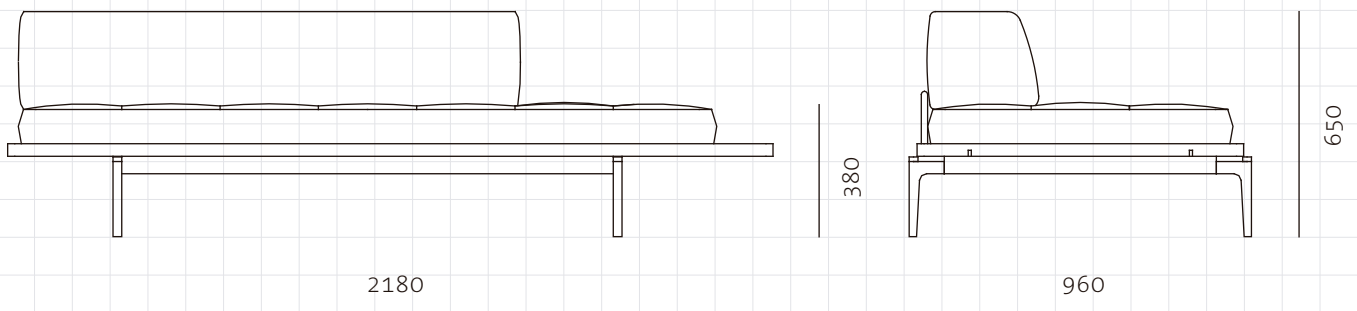

Discipline Sofa Half Back L

**CODE**  
**DIMENSIONS**

DS-S430-L  
W2180 x D960 x H650mm  
Seating height: 380mm

**NET WEIGHT**  
**ENVIRONMENT**  
**MATERIALS**

95.0 kg  
Indoor  
Veneer laminate base, stainless steel legs and brackets, upholstery  
\*Please refer to website or contact your local representative for complete material swatches.

**SHIPPING**

<b>Package</b>	Assembled		
<b>Package Qty</b>	1 pcs/box		
<b>Packaging</b>	<b>Measurement (mm)</b>	<b>Volume (cbm)</b>	<b>Gross Weight (kg)</b>
<b>FCL</b>	W2265 x D1045 x H755	1.79	108.59
<b>LCL/AIR</b>	W2305 x D1085 x H845	2.11	137.65