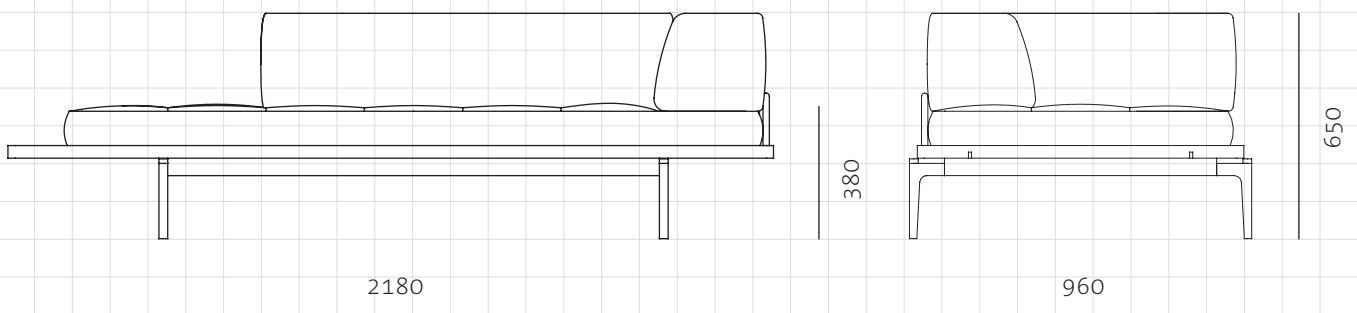

Discipline Sofa Corner R

CODE
DIMENSIONS

DS-S420-R
W2180 x D960 x H650mm
Seating height: 380mm

NET WEIGHT
ENVIRONMENT
MATERIALS

100.0 kg
Indoor
Solid wood and wood veneer base, stainless steel hairline aged gold legs and brackets, upholstery
*Please refer to website or contact your local representative for complete material swatches.

SHIPPING

| | | | |
|--------------------|-------------------------|---------------------|--------------------------|
| Package | Assembled | | |
| Package Qty | 1 pcs/box | | |
| Packaging | Measurement (mm) | Volume (cbm) | Gross Weight (kg) |
| FCL | W2265 x D1045 x H755 | 1.79 | 113.59 |
| LCL/AIR | W2305 x D1085 x H845 | 2.11 | 142.65 |