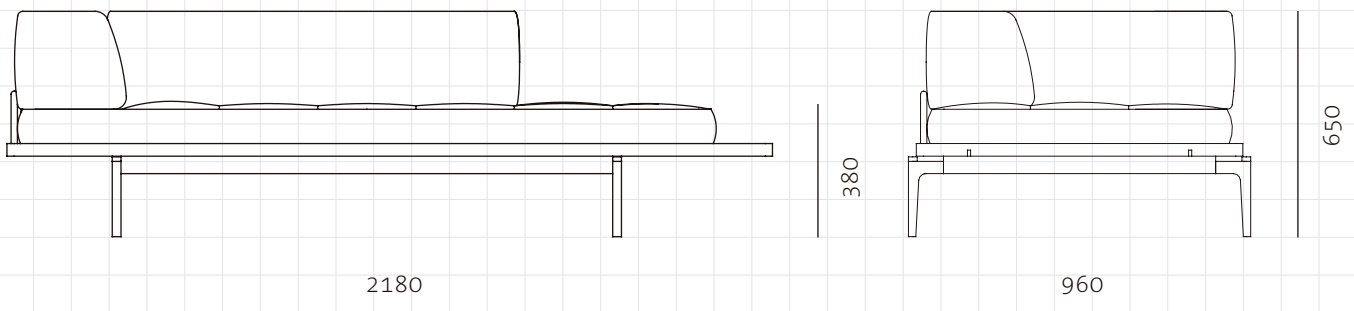

Discipline Sofa Corner L

CODE
DIMENSIONS

DS-S420-L
W2180 x D960 x H650mm
Seating height: 380mm

NET WEIGHT
ENVIRONMENT
MATERIALS

100.0 kg
Indoor
Veneer laminate base, stainless steel legs and brackets, upholstery
*Please refer to website or contact your local representative for complete material swatches.

SHIPPING

Package	Assembled		
Package Qty	1 pcs/box		
Packaging	Measurement (mm)	Volume (cbm)	Gross Weight (kg)
FCL	W2265 x D1045 x H755	1.79	113.59
LCL/AIR	W2305 x D1085 x H845	2.11	142.65