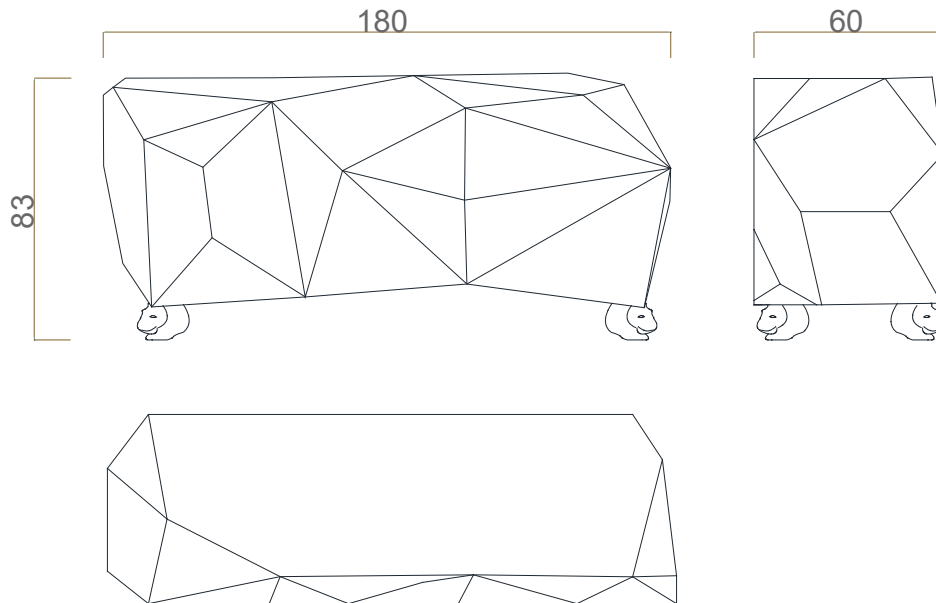

Limited edition
DIAMOND

SIDEBOARD

MATERIALS & FINISHES

STANDARD

PRODUCT OPTIONS

OR

Custom colors and finishes are available with an upcharge.
Please contact info@bocadolobo.com