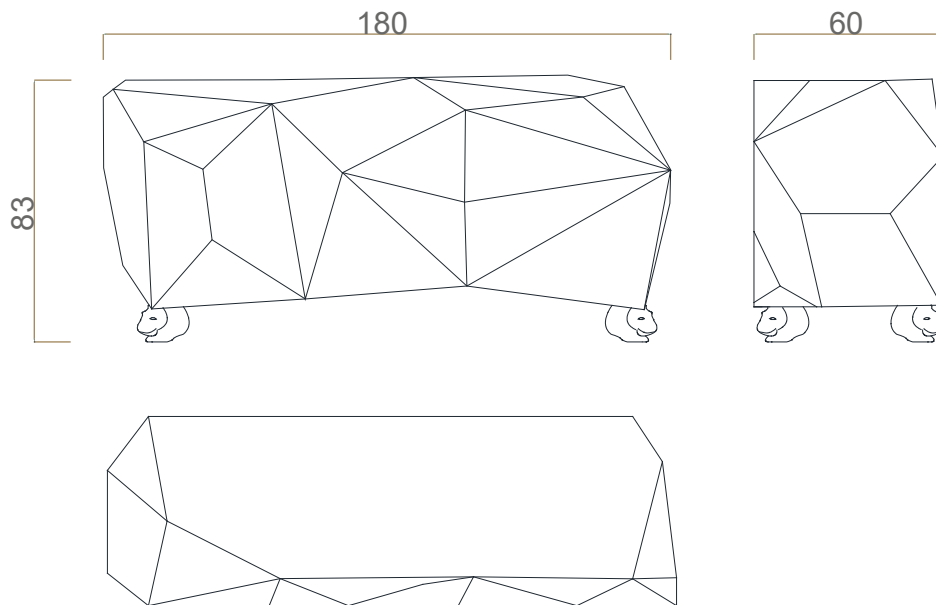

Limited edition
DIAMOND
SIDEBOARD

MATERIALS & FINISHES

STANDARD

PRODUCT OPTIONS

Custom colors and finishes are available with an upcharge.
Please contact info@bocadolobo.com