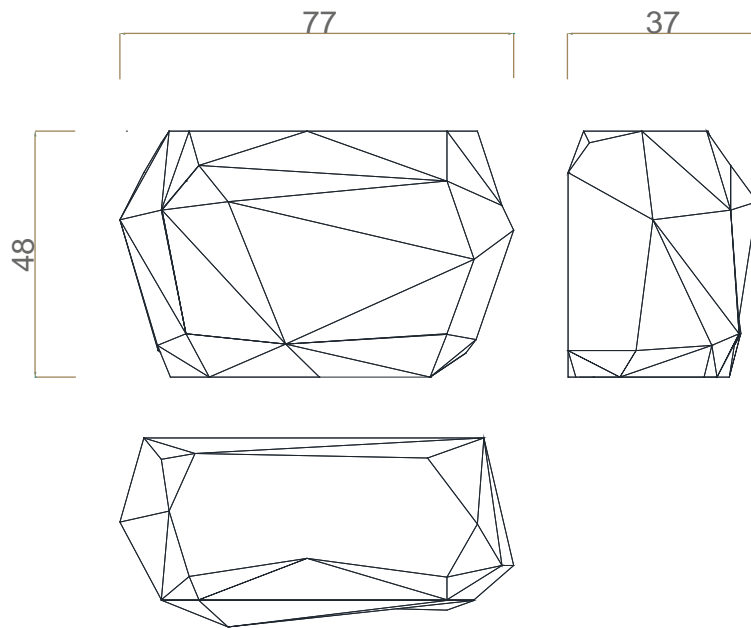

MASTER BEDROOM
COLLECTION

DIAMOND

NIGHTSTAND

MATERIALS & FINISHES

STANDARD

Custom colors and finishes are available with an upcharge.
Please contact info@bocadolobo.com