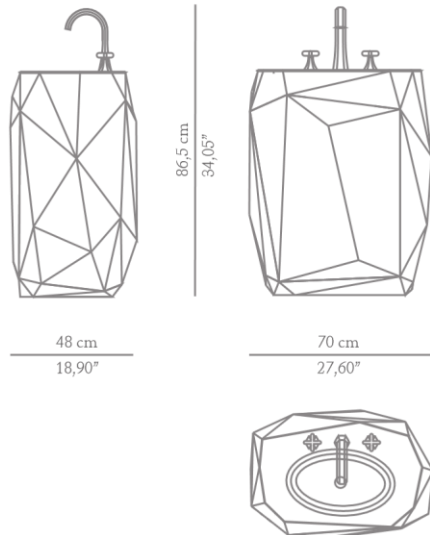

DIMENSIONS

WIDTH 70 cm | 27,60"
DEPTH 48 cm | 18,90"
HEIGHT 86,5 cm | 34,05"

MATERIALS

Wood, Silver leaf with translucent black, high Gloss Varnish

PACKAGING

DIMENSIONS W. 80 cm | 31,50" D. 58 cm | 22,80" H. 96 cm | 37,80"
VOLUME 0,44 m³ | 15,53 ft³
WEIGHT 60 kg | 132 lb

LEAD TIME

Production time is between 10 to 12 weeks for MAISON VALENTINA collections. Delivery time is not included. All of our furniture can be made to measure and it is available in different finishes. Please note that the colours and materials shown are for reference only. Small variations may occur.