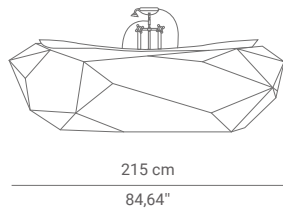

DIMENSIONS

WIDTH: 215 cm | 84,64"
DEPTH: 91,5 cm | 36,02"
HEIGHT: 70 cm | 27,6"

MATERIALS

Structure: Fiber glass, High gloss black lacquered.
Tub: Casted iron, High gloss black lacquered | Gold painted stripe, High gloss varnish.

PACKAGING 1 (Bathtub)

DIMENSIONS: W. 185 cm | 72,83" D. 75 cm | 29,53" H. 80 cm | 31,5"
VOLUME: 1,11 m³ | 39,2 ft³
WEIGHT: 185 kg | 407,86 lb

PACKAGING 2 (Structure)

DIMENSIONS: W. 230 cm | 90,55" D. 90 cm | 35,43" H. 105 cm | 41,34"
VOLUME: 2,17 m³ | 76,63 ft³
WEIGHT: 138 kg | 304,24 lb