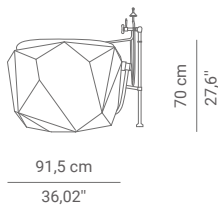

DIMENSIONS

WIDTH: 215 cm | 84,64"
DEPTH: 91,5 cm | 36,02"
HEIGHT: 70 cm | 27,6"

MATERIALS

Structure: Fiber glass, High gloss black lacquered.
Tub: Casted iron, High gloss black lacquered | Gold painted stripe, High gloss varnish.

PACKAGING 1 (Bathtub)

DIMENSIONS: W. 185 cm | 72,83" D. 75 cm | 29,53" H. 80 cm | 31,5"
VOLUME: 1,11 m³ | 39,2 ft³
WEIGHT: 185 kg | 407,86 lb

PACKAGING 2 (Structure)

DIMENSIONS: W. 230 cm | 90,55" D. 90 cm | 35,43" H. 105 cm | 41,34"
VOLUME: 2,17 m³ | 76,63 ft³
WEIGHT: 138 kg | 304,24 lb