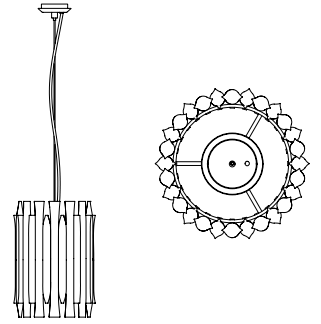

POLE HEIGHT: 39.4" | 100 cm

WEIGHT

APPROX.: 4 kg | 8.8 lbs

STANDARD FINISHES

BODY: Copper Plated

BULBS

6 x G9 LED bulbs, 4W Power, 3000K Colour Temperature, Non Dimmable
(bulbs not included for North America)

MATHENY ROUND **SUSPENSION LAMP**

SEE PRODUCT AT PAGE 71

DIMENSIONS

HEIGHT: 11.8" | 30 cm

DIAM.: 39.4" | 100 cm

CORD HEIGHT: 39.4" | 100 cm

WEIGHT

APPROX.: 50 kg | 110 lbs