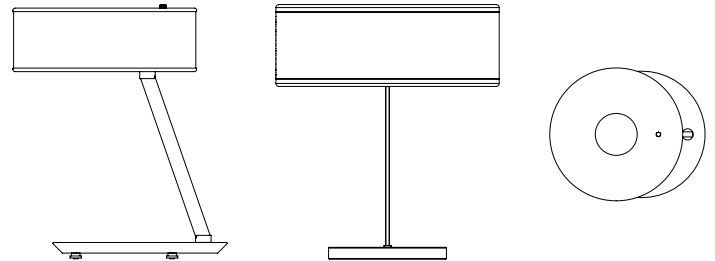

JANIS TABLE LAMP

SEE PRODUCT AT PAGE 147

DIMENSIONS

HEIGHT: 27.5" | 70 cm

WIDTH: 9" | 23 cm

LENGTH: 9" | 23 cm

WEIGHT

APPROX.: 11 kg | 24.3 lbs

STANDARD FINISHES

BODY: Gold Plated

BULBS

12 x G9 LED 4W Power, 3000K Colour Temperature Bulbs (included) (for USA not included) max 40W per bulb

MARCUS TABLE LAMP

SEE PRODUCT AT PAGE 148

DIMENSIONS

HEIGHT: 13.8" | 35 cm

WIDTH: 7.5" | 19 cm

LENGTH: 11.8" | 30 cm

WEIGHT

APPROX.: 3,5 kg | 7.7 lbs

STANDARD FINISHES

BODY: Nickel Plated

SHADE: Black Matte and Nickel Plated

BASE: Black Matte

BULBS

1x E27 LED 4W Power, 3000K Colour Temperature Bulb (included) (E26 for USA not included)

MATHENY TABLE LAMP

SEE PRODUCT AT PAGE 149

DIMENSIONS

HEIGHT: 22.8" | 58 cm

WIDTH: 7.4" | 19 cm

LENGTH: 7.4" | 19 cm

WEIGHT

APPROX.: 11 kg | 24.3 lbs

STANDARD FINISHES

BODY: Gold Plated

BASE: Nero Marquina