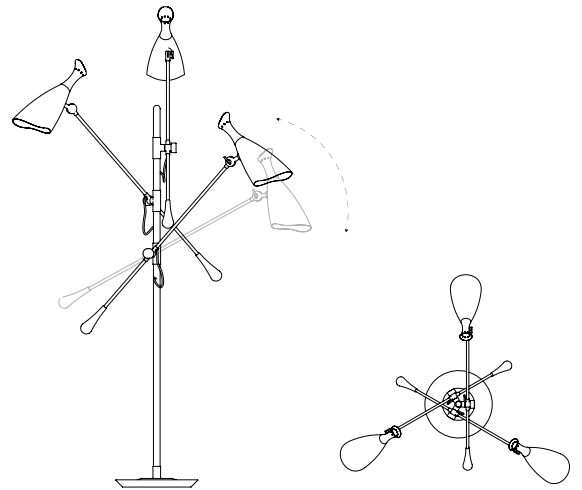

DUKE 5 FLOOR LAMP

SEE PRODUCT AT PAGE 103

DIMENSIONS

HEIGHT: 77.1" | 196 cm
WIDTH: 49.2" | 125 cm
LENGTH: 46.0" | 117 cm

WEIGHT

APPROX.: 22 kg | 48.50 lbs

STANDARD FINISHES

BODY: Black Matte and Gold Plated Brass
SHADE: Black Matte, Gold Plated Brass (outside), White Matte (inside)
WIRE: White