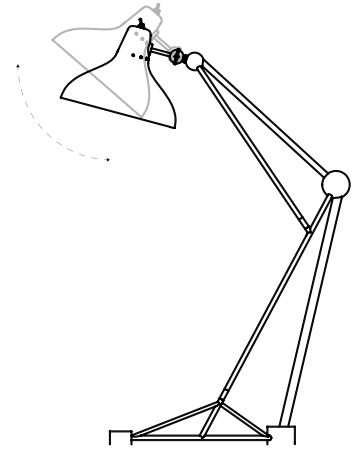

WEIGHT

APPROX.: 45 kg | 39.7 lbs

STANDARD FINISHES

BODY: Nickel Plated
SHADE: Glossy White and White Matte (inside)

BULBS

1 x E27 LED 4W Power, 3000K Colour Temperature Bulb (included) (E26 for USA not included) max 40W per bulb