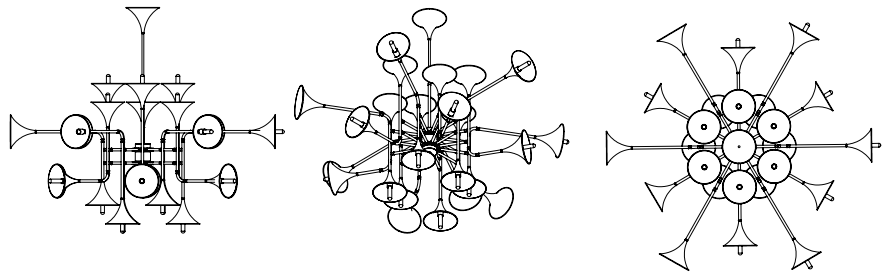

BULBS

11 x E27 Tubular Filament Bulbs (included)
(E12 for USA not included)

BOTTI DIAMOND SUSPENSION LAMP

SEE PRODUCT AT PAGE 22

DIMENSIONS

WIDTH: 43.3" | 110 cm
HEIGHT: 27.5" | 70 cm
DEPTH: 43.3" | 110 cm

WEIGHT

APPROX.: 13 kg | 28.7 lbs

STANDARD FINISHES

BODY: Brass
SHADE: Brass