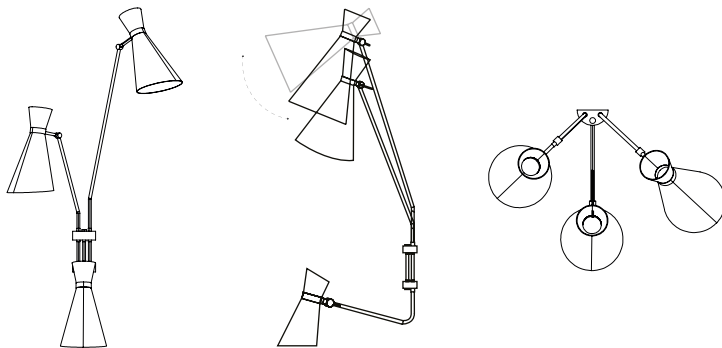

DIMENSIONS

HEIGHT: 45.7" | 116 cm
WIDTH: 17.7" | 45.5 cm
LENGTH: 17.7" | 45.5 cm

WEIGHT

APPROX.: 9 kg | 19.8 lbs

STANDARD FINISHES

BODY: Gold Plated
SHADE: Glossy White
WIRE: Red

BULBS

3 x E27 LED 4W Power, 3000K Colour Temperature Bulbs (included) (E26 for USA not included)

TURNER WALL LAMP

SEE PRODUCT AT PAGE 186

DIMENSIONS

HEIGHT: 37.4" | 95cm
WIDTH: 11.8" | 30 cm
LENGTH: 12.6" | 32cm

WEIGHT

APPROX.: 5.7 kg | 12.6 lbs

STANDARD FINISHES

BODY: Gold Plated
SHADE: Glossy White