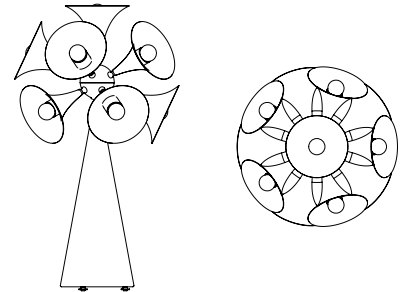

COLTRANE TABLE LAMP

SEE PRODUCT AT PAGE 136

DIMENSIONS

HEIGHT: 24.4" | 62 cm

DIAM.: 7.5" | 19 cm

WEIGHT

APPROX.: 5 kg | 6.6 lbs

STANDARD FINISHES

SHADE: Black Matte and Gold Powder Paint (inside)

BASE: Gold plated