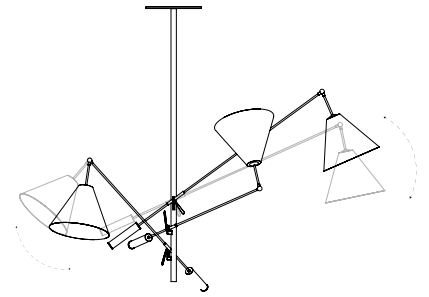

SIMONE SUSPENSION LAMP

SEE PRODUCT AT PAGE 78

DIMENSIONS

HEIGHT: 35.4" | 90 cm
DIAM.: 43.3" | 110 cm
POLE HEIGHT: 19.7" | 50 cm

WEIGHT

APPROX.: 7 kg | 15.4 lbs

STANDARD FINISHES

BODY: Glossy Black
SHADE: Glossy Black
WIRE: Red
Details: Gold Plated

BULBS

3 x E27 LED 4W Power, 3000K Colour Temperature Bulbs (included) (E26 for USA not included) max 40W per bulb

SINATRA SUSPENSION LAMP

SEE PRODUCT AT PAGE 79

DIMENSIONS

HEIGHT: 47.6" | 121 cm

DIAM.: 45" | 110 cm

POLE HEIGHT: 30.3" | 77 cm (min.)

WEIGHT

APPROX.: 15 kg | 33 lbs

STANDARD FINISHES

BODY: Nickel Plated

SHADE: Glossy Red (outside), White Matte (inside)

COUNTERWEIGHT: Glossy Red

BULBS

3 x E27 LED 4W Power, 3000K Colour Temperature Bulbs (included) (E26 for USA not included) max 40W per bulb

STANLEY SUSPENSION LAMP

SEE PRODUCT AT PAGE 80

DIMENSIONS

HEIGHT: 52.6" | 134 cm

DIAM.: 45" | 110 cm