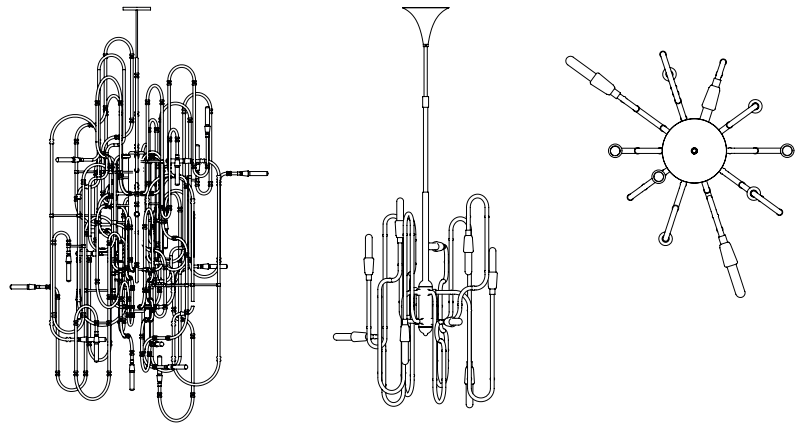

CLARK SUSPENSION LAMP

SEE PRODUCT AT PAGE 34

DIMENSIONS

HEIGHT: 27.5" | 70 cm

DIAM.: 19.6" | 50 cm

POLE HEIGHT: 27.5" | 70 cm

WEIGHT

APPROX.: 7 kg | 15.4 lbs

STANDARD FINISHES

BODY: Gold Plated

BULBS

10x E14 Tubular Filament Bulbs 4W Power, 2700K Colour Temperature (included)

max 40W per bulb (E12 for USA not included)