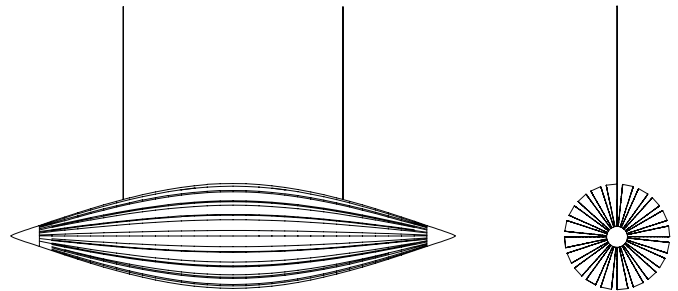

DIMENSIONS

HEIGHT: 9" | 23 cm
WIDTH: 9" | 23 cm
LENGTH: 38.1" | 97 cm

STANDARD FINISHES

BODY: Brass

BULBS

8 x G9 LED bulbs, 4W Power, 3000K Colour Temperature,
(bulbs not included for North America)

KROWN SUSPENSION LAMP

SEE PRODUCT AT PAGE 63

DIMENSIONS

HEIGHT: 12.9" | 30 cm
WIDTH: 28.9" | 73.5 cm
LENGTH: 28.9" | 73.5 cm

STANDARD FINISHES

BODY: Gold Plated
SHADE: Glossy White

BULBS

32 x G9 LED 4W Power, 3000K Colour Temperature Bulbs (included)
max 40W per bulb (E26 for USA not included)