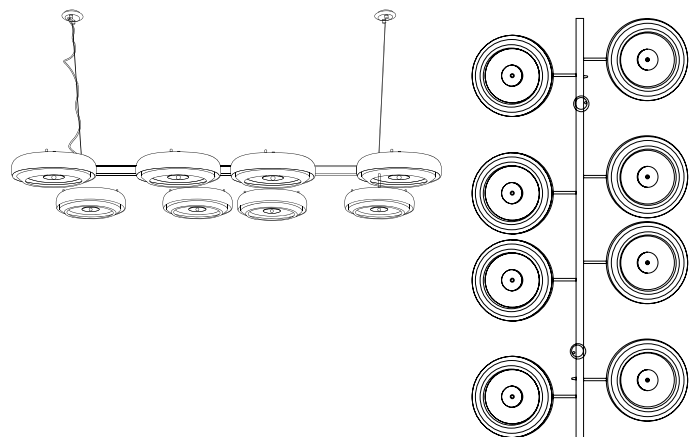

ABBEY SUSPENSION LAMP

SEE PRODUCT AT PAGE 15

DIMENSIONS

HEIGHT: 11.3" | 28.8 cm
WIDTH: 43.3" | 110.2 cm
DEPTH: 74.6" | 189.5 cm

WEIGHT

APPROX.: 15 kg | 33 lbs

STANDARD FINISHES

BODY: Brushed Brass
SHADE: Glossy White

BOTTI SUSPENSION LAMP

SEE PRODUCT AT PAGE 20

DIMENSIONS

HEIGHT: 15.4" | 39 cm
DIAM: 16.9" | 43 cm
CORD HEIGHT: 39.4" | 100 cm

WEIGHT

APPROX.: 2,5 kg | 7.7 lbs

STANDARD FINISHES

BODY: Gold Plated

SHADE: GOLD

BULBS

2x G9 LED bulbs, 4W Power, 3000K Colour Temperature, Non Dimmable
(bulbs not included for North America)

COSMO SUSPENSION LAMP

SEE PRODUCT AT PAGE 39

DIMENSIONS

HEIGHT: 27.5" | 70 cm
DIAM: 59.1" | 150 cm
CORD HEIGHT: 39.4" | 100 cm (adjustable)