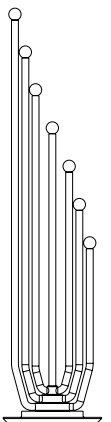

MAKE IT YOUR OWN - CUSTOMIZE YOUR FAVORITE LIGHTING DESIGN
See our materials & finishes at page 154