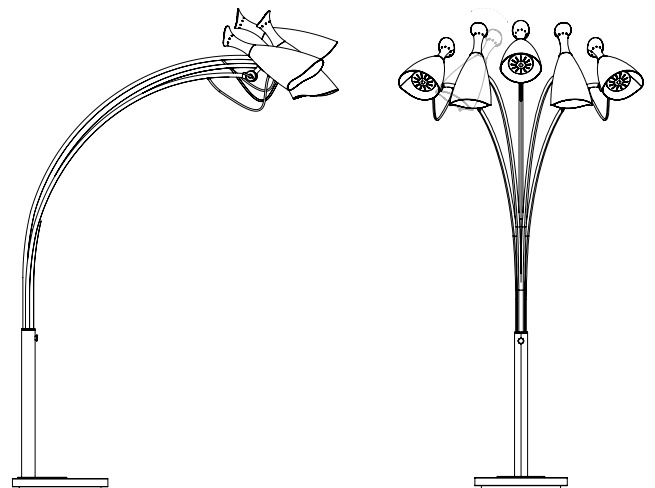

BULBS

15 x G9 LED 4W Power, 3000K Colour Temperature Bulbs (included) max 40W per bulb (for USA not included)