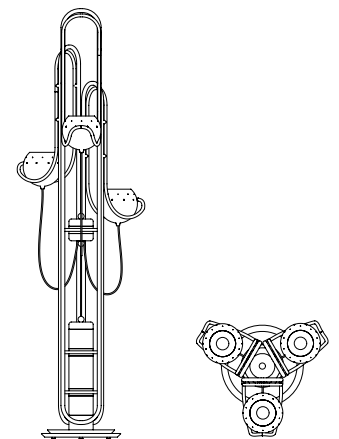

BULBS

3 x E27 LED 4W Power, 3000K Colour Temperature Bulbs (included) (E26 for USA not included)

The light intensity of the lamps can be dimmed | The standard color of the switches can be black or white

MAKE IT YOUR OWN - CUSTOMIZE YOUR FAVORITE LIGHTING DESIGN
See our materials & finishes at page 154