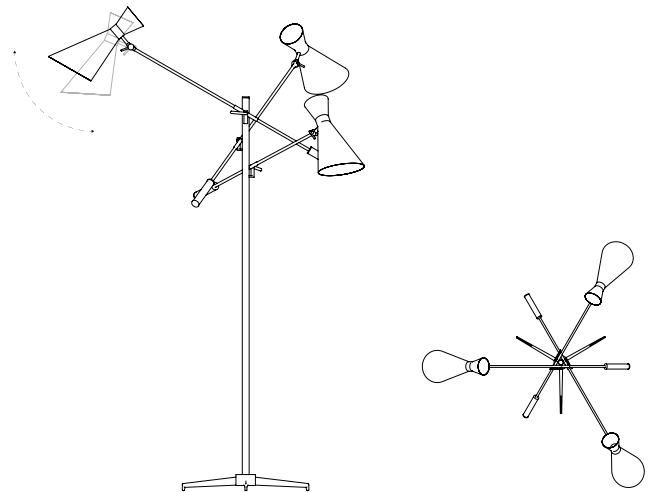

DIMENSIONS

HEIGHT: 70.9" | 180 cm
WIDTH: 51.2" | 130 cm
LENGTH: 39.4" | 100 cm

WEIGHT

APPROX.: 13 kg | 28.6 lbs

STANDARD FINISHES

BODY: Nickel Plated
SHADE: Glossy Black and White Matte (inside)
COUNTERWEIGHT: Glossy Black

BULBS

3 x E27 LED 4W Power, 3000K Colour Temperature (included) (E26 for USA not included) max 40W per bulb

SINATRA FLOOR LAMP

SEE PRODUCT AT PAGE 117

DIMENSIONS

HEIGHT: 70.9" | 180 cm
WIDTH: 51.2" | 130 cm
LENGTH: 39.4" | 100 cm