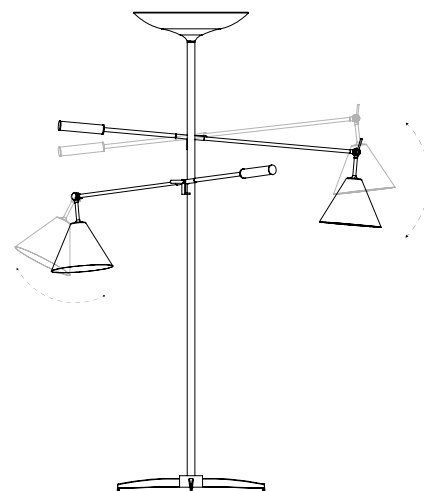

MAKE IT YOUR OWN - CUSTOMIZE YOUR FAVORITE LIGHTING DESIGN
See our materials & finishes at page 154

TORCHIERE FLOOR LAMP

SEE PRODUCT AT PAGE 120

DIMENSIONS

HEIGHT: 66.9" | 170 cm

DIAM.: 55.1" | 140 cm

WEIGHT

TURNER FLOOR LAMP

SEE PRODUCT AT PAGE 121

DIMENSIONS

HEIGHT: 66.9" | 170 cm

DIAM.: 19.7" | 50 cm

WEIGHT

APPROX.: 23 kg | 50 lbs

STANDARD FINISHES

SEE PRODUCT AT PAGE 127

DIMENSIONS

HEIGHT: 21.6" | 55 cm

WIDTH: 7.8" | 20 cm

LENGTH: 11.8" | 30 cm

WEIGHT

APPROX.: 2,5 kg | 5.5 lbs

STANDARD FINISHES