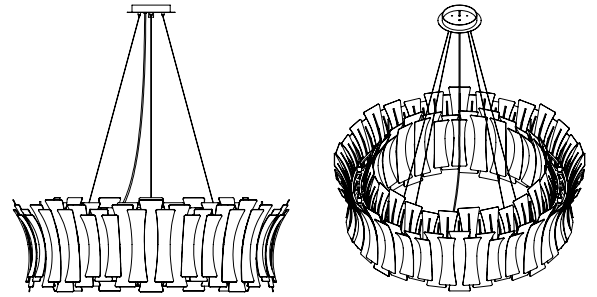

BULBS

11 x E27 Tubular Filament Bulbs (included)
(E12 for USA not included)

BOTTI DIAMOND SUSPENSION LAMP

SEE PRODUCT AT PAGE 22

DIMENSIONS

WIDTH: 43.3" | 110 cm
HEIGHT: 27.5" | 70 cm
DEPTH: 43.3" | 110 cm

BOTTI PENDANT SUSPENSION LAMP

SEE PRODUCT AT PAGE 24

DIMENSIONS

HEIGHT: 15.4" | 39 cm
DIAM: 16.9" | 43 cm
CORD HEIGHT: 39.4" | 100 cm

WEIGHT

APPROX.: 2.5 kg | 7.7 lbs

STANDARD FINISHES

BODY: Copper Plated

WEIGHT

APPROX.: 40 kg | 88 lbs

STANDARD FINISHES

BODY: Copper Plated

BULBS

24 x G9 LED bulbs, 4W Power, 3000K Colour Temperature, Non Dimmable
(bulbs not included for North America)

ETTA PENDANT SUSPENSION LAMP

SEE PRODUCT AT PAGE 48

DIMENSIONS

HEIGHT: 23.6" | 60 cm
DIAM.: 11.8-13.8" | 30-35 cm
CORD HEIGHT: 39.4" | 100 cm

WEIGHT

APPROX.: 9,5 kg | 20.9 lbs

STANDARD FINISHES

BODY: Copper Plated

BULBS