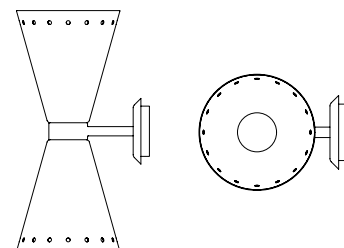

PASTORIUS WALL LAMP

SEE PRODUCT AT PAGE 187

DIMENSIONS

HEIGHT: 10" | 25 cm

WIDTH: 5.9" | 15 cm

LENGTH: Min. 12" | 30 cm - Max. 25.6" | 65 cm

WEIGHT

APPROX.: 3 kg | 8.8 lbs