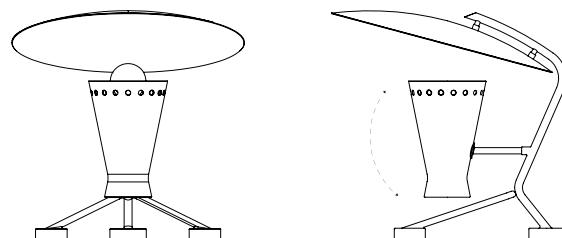

BASIE TABLE LAMP

SEE PRODUCT AT PAGE 131

DIMENSIONS

HEIGHT: 19.6" | 50 cm

WIDTH: 16.1" | 41 cm

LENGTH: 19.2" | 49 cm

WEIGHT

APPROX.: 12 kg | 26.5 lbs