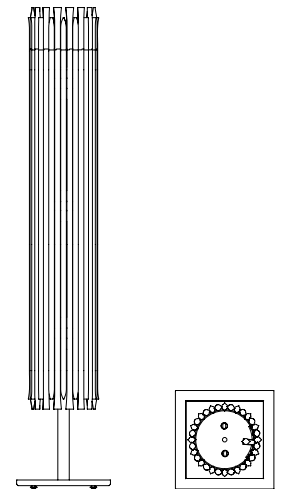

MATHENY FLOOR LAMP

SEE PRODUCT AT PAGE 110

DIMENSIONS

HEIGHT: 65" | 165cm
DIAM.: 13.8" | 35cm

WEIGHT

APPROX.: 40 kg | 88 lbs

STANDARD FINISHES

BODY: Nickel Plated
BASE: Nickel Plated and Nero Marquina Marble

BULBS

9x E27 LED 4W Power, 3000K Colour Temperature Bulbs (included) (E26 for USA not included) max 40W per bulb

MILES FLOOR LAMP

SEE PRODUCT AT PAGE 111

DIMENSIONS

HEIGHT: 69.7" | 177 cm
DIAM.: 25.6" | 65 cm

WEIGHT

APPROX.: 18,5 kg | 40.8 lbs

STANDARD FINISHES

BODY: Gold Plated
SHADE: Black Matte (outside), Gold Powder Paint (inside)
BASE: Black Matte

BULBS

4x E27 LED 4W Power, 3000K Colour Temperature Bulbs (included) (E26 for USA not included) max 40W per bulb