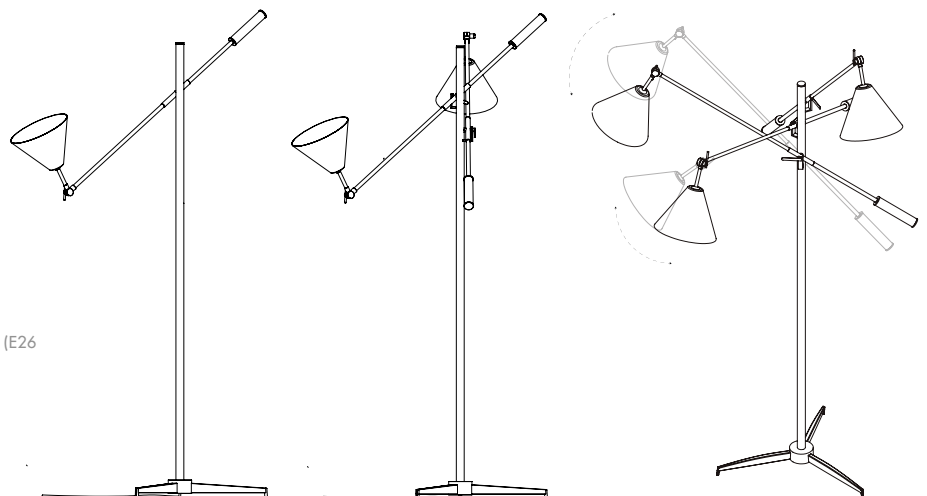

BULBS

3 x E27 LED 4W Power, 3000K Colour Temperature (included) (E26 for USA not included) max 40W per bulb

SINATRA FLOOR LAMP

SEE PRODUCT AT PAGE 117

DIMENSIONS

HEIGHT: 70.9" | 180 cm
WIDTH: 51.2" | 130 cm
LENGTH: 39.4" | 100 cm

WEIGHT

APPROX.: 12 kg | 26.5 lbs

STANDARD FINISHES

BODY: Nickel Plated
SHADE: Glossy Red and White Matte (inside)
COUNTERWEIGHT: Glossy Red

BULBS

3 x E27 LED 4W Power, 3000K Colour Temperature Bulbs (included) (E26 for USA not included) max 40W per bulb

MAKE IT YOUR OWN - CUSTOMIZE YOUR FAVORITE LIGHTING DESIGN
See our materials & finishes at page 154

TORCHIERE FLOOR LAMP

SEE PRODUCT AT PAGE 120

DIMENSIONS

HEIGHT: 66.9" | 170 cm

DIAM.: 55.1" | 140 cm

WEIGHT

SEE PRODUCT AT PAGE 127

DIMENSIONS

HEIGHT: 21.6" | 55 cm

WIDTH: 7.8" | 20 cm

LENGTH: 11.8" | 30 cm

WEIGHT

APPROX.: 2,5 kg | 5.5 lbs

STANDARD FINISHES