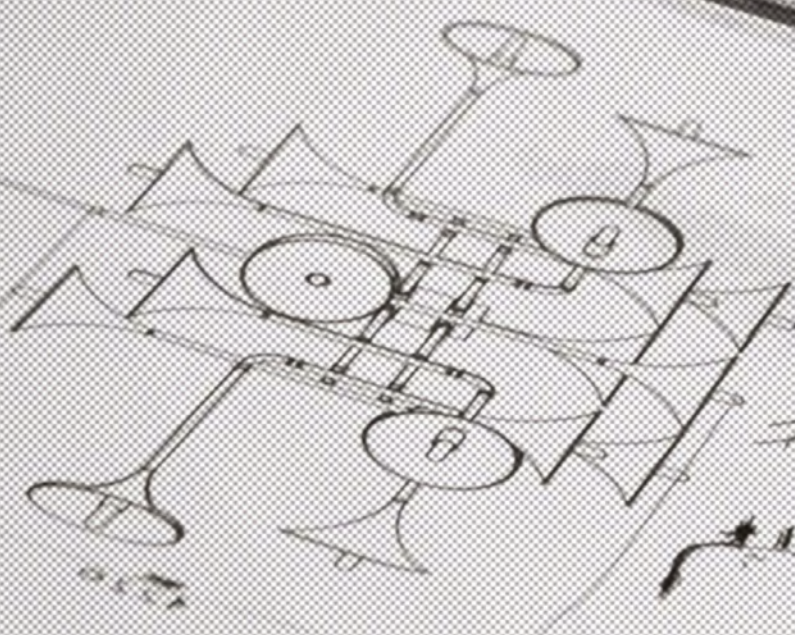

Hand-drawn diagram of a mechanical assembly, possibly a piston and crank mechanism, showing various components and their connections.

Handwritten signature or initials.