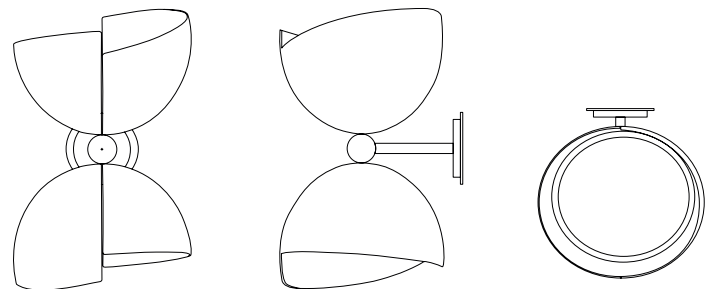

HANNA WALL LAMP

SEE PRODUCT AT PAGE 173

DIMENSIONS

HEIGHT: 9.4" | 24 cm

WIDTH: 7.1" | 18 cm

LENGTH: 9.8" | 25 cm

WEIGHT

APPROX.: 2 kg | 4.4 lbs

STANDARD FINISHES

BODY: Gold Plated

SHADE: Gold Plated and White Matte

BULBS

1 x E27 LED 4W Power, 3000K Colour Temperature Bulbs (included)
(E26 for USA not included)

MIRAGE WALL LAMP

SEE PRODUCT AT PAGE 174

DIMENSIONS

HEIGHT: 12.2" | 31 cm / 31.5" | 80 cm

WIDTH: 7.1" | 18 cm / 7.1" | 18 cm

LENGTH: 4.7" | 12 cm / 4.7" | 12 cm

WEIGHT

APPROX.: 2 kg | 4,4 lbs

5 kg | 11 lbs

STANDARD FINISHES

STRUCTURE: Brushed Brass

SHADE INSIDE: Gold Powder Paint

SHADE OUTSIDE: Matte Black Lacquer

BULBS

HENDRIX WALL LAMP

SEE PRODUCT AT PAGE 175

DIMENSIONS

DIAM.: 11.8" | 30 cm

LENGTH: 3.5" | 9 cm

WEIGHT

APPROX.: 2 kg | 4.4 lbs

STANDARD FINISHES

BODY: Gold Plated

BULBS

3x G9 LED 4W Power, 3000K Colour Temperature Bulbs (included)
(for USA not included)