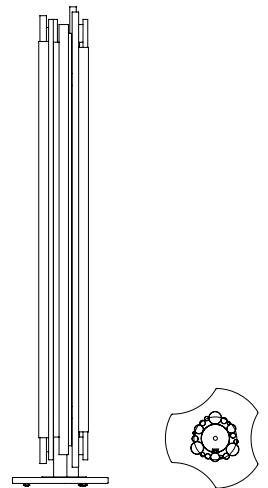

AMY FLOOR LAMP

SEE PRODUCT AT PAGE 91

DIMENSIONS

HEIGHT: 65" | 165 cm
WIDTH: 11.8" | 30 cm
DEPTH: 15.7" | 40 cm

WEIGHT

APPROX.: 6,5 kg | 14.3 lbs

STANDARD FINISHES

BODY: Glossy Black and Gold Plated
SHADE: Glossy Black and Gold

SEE PRODUCT AT PAGE 93

DIMENSIONS

HEIGHT: 70.9" | 180 cm
DIAM.: 24.8" | 63 cm

WEIGHT

APPROX.: 18 kg | 39.7 lbs

STANDARD FINISHES

BODY: Gold Plated
BASE: Gold Plated and White Glossy

BULBS

WEIGHT

APPROX.: 22 kg | 48.5 lbs

STANDARD FINISHES

BODY: Gold Plated
BASE: Black Matte

BULBS

6 x E27 LED 4W Power, 3000K Colour Temperature Bulbs (included) (E26 for USA not included) max 40W per bulb

COLTRANE FLOOR LAMP

SEE PRODUCT AT PAGE 97

DIMENSIONS

HEIGHT: 68.9" | 175 cm
DIAM.: 11.8" | 30 cm

WEIGHT

APPROX.: 15 kg | 33 lbs

STANDARD FINISHES

BODY: Black Matte and Nickel Plated
SHADE: Matte Black and Gold Powder Paint (inside)