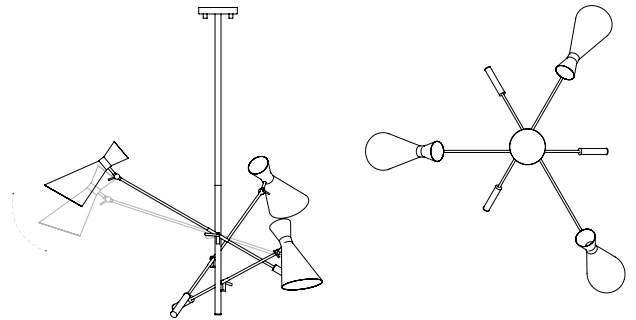

BULBS

3 x E27 LED 4W Power, 3000K Colour Temperature Bulbs (included) (E26 for USA not included) max 40W per bulb