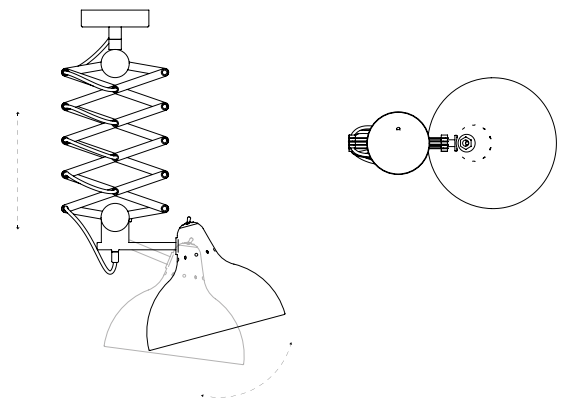

BULBS

1 x E27 LED 4W Power, 3000K Colour Temperature Bulb (included)
max 40W per bulb (E26 for USA not included)