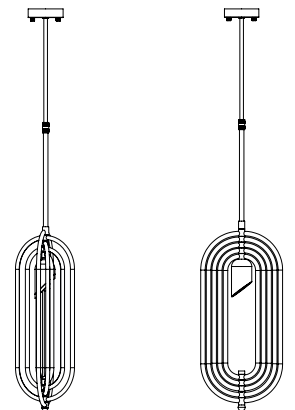

BULBS

1 x E27 LED 4W Power, 3000K Colour Temperature Bulbs (included) (E26 for USA not included) max 40W per bulb