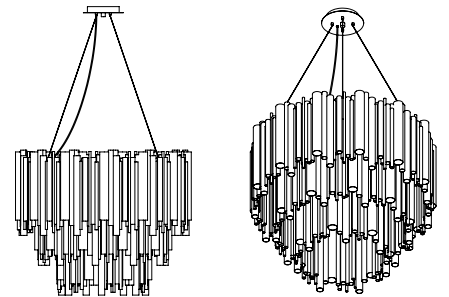

BLACKEY SUSPENSION LAMP

SEE PRODUCT AT PAGE 26

DIMENSIONS

HEIGHT: 39.4" | 100 cm
DIAM.: 47.2" | 100 cm

WEIGHT

APPROX.: 15 kg | 33 lbs

STANDARD FINISHES

BODY: Brass
SHADE: Brass