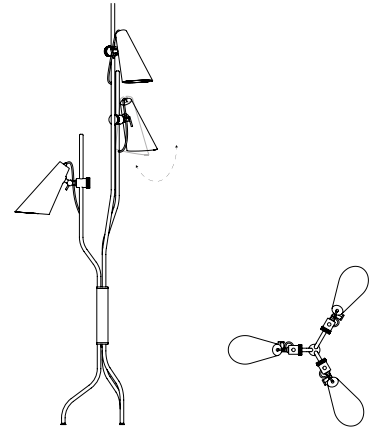

EVANS FLOOR LAMP

SEE PRODUCT AT PAGE 104

DIMENSIONS

HEIGHT: 74" | 190 cm
DIAM.: 25.6" | 65 cm

WEIGHT

APPROX.: 8 kg | 17.6 lbs

STANDARD FINISHES

BODY: Gold Plated
SHADE: Black Matte and Gold Powder Paint (inside)
WIRE: Red

BULBS

3 x E27 LED 4W Power, 3000K Colour Temperature Bulbs (included) (E26 for USA not included) max 40W per bulb

The light intensity of the lamps can be dimmed | The standard color of the switches can be black or white

HANNA FLOOR LAMP

SEE PRODUCT AT PAGE 105

DIMENSIONS

HEIGHT: 66.9" | 170 cm
DIAM.: 31.5" | 80 cm

WEIGHT

APPROX.: 34 kg | 75 lbs

STANDARD FINISHES

BODY: Gold Plated
SHADE: Gold Plated and White Matte
BASE: Estremoz Marble

BULBS

5 x E27 LED 4W Power, 3000K Colour Temperature Bulbs (included) (E12 for USA not included) max 40W per bulb