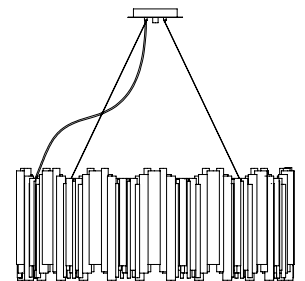

BULBS

32 x G9 LED 4W Power, 3000K Colour Temperature Bulbs (bulbs not included for North America)