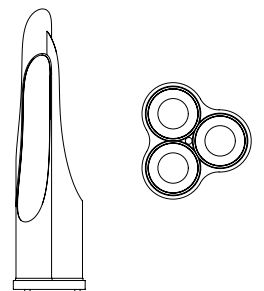

BULBS

3 x G9 LED 4W Power, 3000K Colour Temperature Bulbs (included) (E26 for USA not included)

MAKE IT YOUR OWN - CUSTOMIZE YOUR FAVORITE LIGHTING DESIGN
See our materials & finishes at page 154