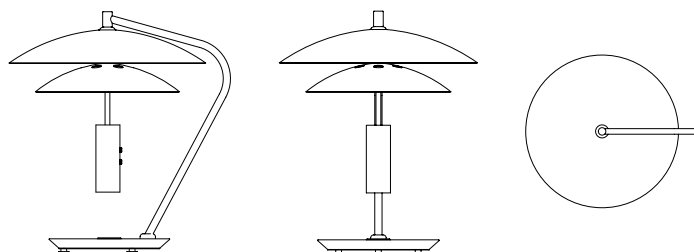

BULBS

2 x G9 LED 4W Power, 3000K Colour Temperature Bulbs (included) (E12 for USA not included)

The standard color of the switches can be black or white

MAKE IT YOUR OWN - CUSTOMIZE YOUR FAVORITE LIGHTING DESIGN
See our materials & finishes at page 154