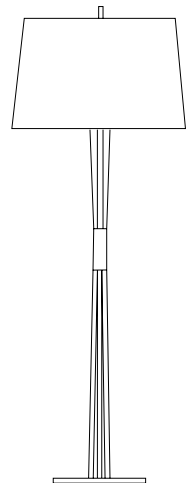

HANNA FLOOR LAMP

SEE PRODUCT AT PAGE 105

DIMENSIONS

HEIGHT: 66.9" | 170 cm
DIAM.: 31.5" | 80 cm

WEIGHT

APPROX.: 34 kg | 75 lbs

STANDARD FINISHES

BODY: Gold Plated
SHADE: Gold Plated and White Matte
BASE: Estremoz Marble

MATHENY FLOOR LAMP

SEE PRODUCT AT PAGE 110

DIMENSIONS

HEIGHT: 65" | 165cm
DIAM.: 13.8" | 35cm

WEIGHT

APPROX.: 40 kg | 88 lbs

STANDARD FINISHES

BODY: Nickel Plated
BASE: Nickel Plated and Nero Marquina Marble

NEIL FLOOR LAMP

SEE PRODUCT AT PAGE 112

DIMENSIONS

HEIGHT: 69.3" | 176 cm
DIAM.: 26" | 65 cm

WEIGHT

APPROX.: 20 kg | 44.1 lbs

STANDARD FINISHES

BODY: Gold Plated
SHADE: Black Glossy and White Matte (inside)
WIRE: Black

MAKE IT YOUR OWN - CUSTOMIZE YOUR FAVORITE LIGHTING DESIGN
See our materials & finishes at page 154

PASTORIUS FLOOR LAMP

SEE PRODUCT AT PAGE 113

DIMENSIONS

HEIGHT: 70.1" | 178 cm
WIDTH: 24.4" | 62 cm
LENGTH: 11.8" | 30 cm