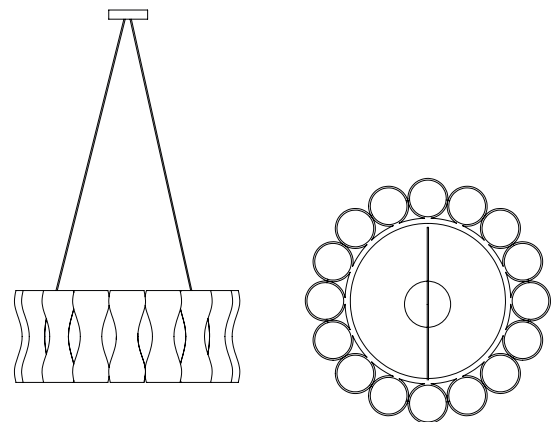

MAKE IT YOUR OWN - CUSTOMIZE YOUR FAVORITE LIGHTING DESIGN
See our materials & finishes at page 154

CLARK SUSPENSION LAMP

SEE PRODUCT AT PAGE 34

DIMENSIONS

HEIGHT: 27.5" | 70 cm

DIAM.: 19.6" | 50 cm

POLE HEIGHT: 27.5" | 70 cm

SEE PRODUCT AT PAGE 63

DIMENSIONS

HEIGHT: 12.9" | 30 cm
WIDTH: 28.9" | 73.5 cm
LENGTH: 28.9" | 73.5 cm

STANDARD FINISHES

BODY: Gold Plated
SHADE: Glossy White

BULBS

32 x G9 LED 4W Power, 3000K Colour Temperature Bulbs (included)
max 40W per bulb (E26 for USA not included)

IKE SUSPENSION LAMP

SEE PRODUCT AT PAGE 65

DIMENSIONS

HEIGHT: 15" | 38 cm
DIAM.: 23.6" | 60 cm
CORD HEIGHT: 39.4" | 100 cm

WEIGHT

APPROX.: 9,5 kg | 21 lbs

STANDARD FINISHES

BODY: Gold Plated
SHADE: Gold Plated & Glossy Black