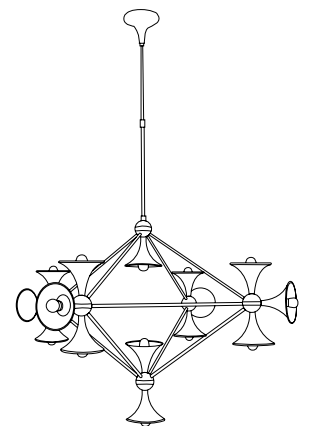

BOTTI SUSPENSION LAMP

SEE PRODUCT AT PAGE 20

DIMENSIONS

HEIGHT: 15.4" | 39 cm
DIAM: 16.9" | 43 cm
CORD HEIGHT: 39.4" | 100 cm

WEIGHT

APPROX.: 2,5 kg | 7.7 lbs

STANDARD FINISHES

BODY: Gold Plated

BULBS

11 x E27 Tubular Filament Bulbs (included)
(E12 for USA not included)

BOTTI DIAMOND SUSPENSION LAMP

SEE PRODUCT AT PAGE 22

DIMENSIONS

WIDTH: 43.3" | 110 cm
HEIGHT: 27.5" | 70 cm
DEPTH: 43.3" | 110 cm

WEIGHT

APPROX.: 13 kg | 28.7 lbs

STANDARD FINISHES

BODY: Brass
SHADE: Brass

BULBS

15x E27 Incandescent Bulbs 25W
(bulbs not included for North America)

We have three Botti suspension models with the same amount of bulbs. The only difference between them is the diameter: 90cm | 150cm | 250cm

BOTTI PENDANT SUSPENSION LAMP

SEE PRODUCT AT PAGE 24

DIMENSIONS

HEIGHT: 15.4" | 39 cm
DIAM: 16.9" | 43 cm
CORD HEIGHT: 39.4" | 100 cm

WEIGHT

APPROX.: 2.5 kg | 7.7 lbs

STANDARD FINISHES

BODY: Copper Plated