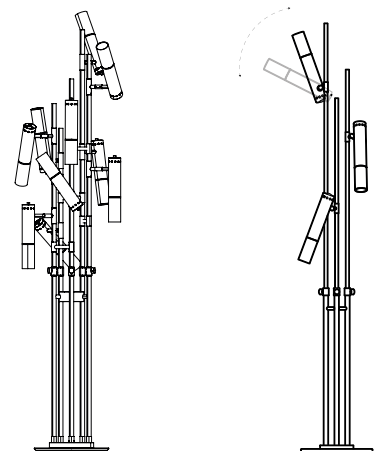

The light intensity of the lamps can be dimmed | The standard color of the switches can be black or white

MAKE IT YOUR OWN - CUSTOMIZE YOUR FAVORITE LIGHTING DESIGN
See our materials & finishes at page 154