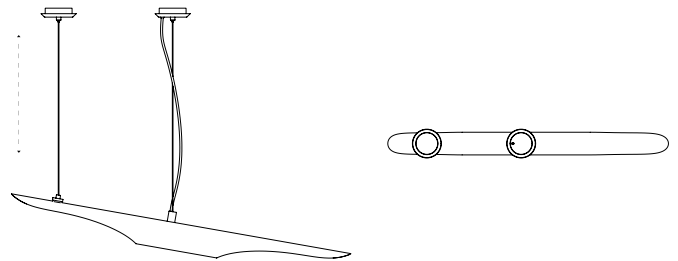

ABBEY SUSPENSION LAMP

SEE PRODUCT AT PAGE 15

DIMENSIONS

HEIGHT: 11.3" | 28.8 cm
WIDTH: 43.3" | 110.2 cm
DEPTH: 74.6" | 189.5 cm

WEIGHT

APPROX.: 15 kg | 33 lbs

STANDARD FINISHES

BODY: Brushed Brass
SHADE: Glossy White

BOTTI SUSPENSION LAMP

SEE PRODUCT AT PAGE 20

DIMENSIONS

HEIGHT: 15.4" | 39 cm
DIAM: 16.9" | 43 cm
CORD HEIGHT: 39.4" | 100 cm

WEIGHT

APPROX.: 2,5 kg | 7.7 lbs

STANDARD FINISHES

BODY: Gold Plated

SEE PRODUCT AT PAGE 41

DIMENSIONS

TUBE DIAM.: 3.2" | 8 cm
Width: 39.4" | 100 cm
CORD HEIGHT: 59" | 150 cm

WEIGHT

APPROX.: 5 kg | 11lbs (per tube)

STANDARD FINISHES

BODY: BLACK
SHADE: GOLD

BULBS

2x GU10 LED bulbs, 4W Power, 3000K Colour Temperature, Non Dimmable
(bulbs not included for North America)

DIANA SUSPENSION LAMP

SEE PRODUCT AT PAGE 43

DIMENSIONS

HEIGHT: 19.6" | 50 cm (min) 35.4" | 90 cm (max)
WIDTH: 11.8" | 30 cm
LENGTH: 17.7" | 45 cm