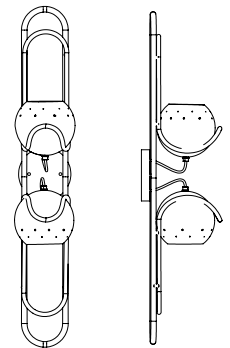

BULBS

2 x E27 LED 4W Power, 3000K Colour Temperature Bulbs (included)
(E26 for USA not included)