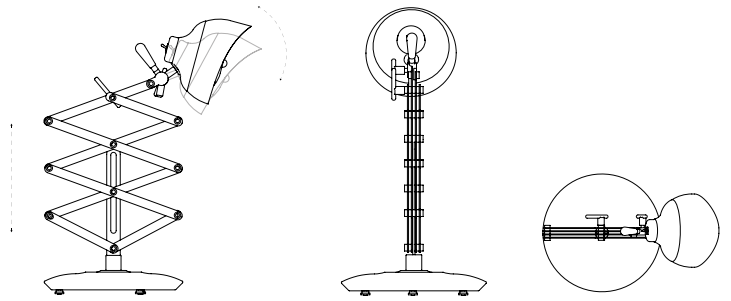

BILLY TABLE LAMP

SEE PRODUCT AT PAGE 133

DIMENSIONS

HEIGHT: Min. 15.8" | 40 cm - Max. 23.6" | 60 cm

WIDTH: 7.9" | 20 cm

DEPTH: 9.8" | 25 cm

WEIGHT

APPROX.: 5,7 kg | 12.5 lbs

STANDARD FINISHES

BODY: Gold Plated

SHADE: Glossy White and White Matte (inside)

WIRE: White

BULBS

2 x G9 LED 4W Power, 3000K Colour Temperature Bulbs (included)
(for USA not included)

BOTTI TABLE LAMP

SEE PRODUCT AT PAGE 135

DIMENSIONS

HEIGHT: 27.6" | 67.5 cm

DIAM.: 16.5" | 42 cm

WEIGHT

APPROX.: 25 kg | 55 lbs

STANDARD FINISHES

SHADE: Gold Plated

BASE: Polished Marble and Gold Plated

BULBS

11 x E27 Reflector 4W Power, 3000K Colour Temperature Bulbs (included)
(E26 for USA not included)