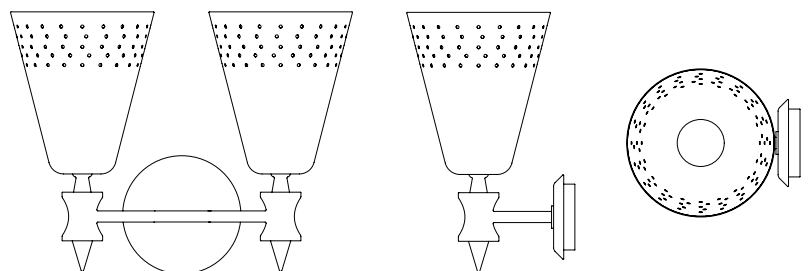

BULBS

1 x E27 LED 4W Power, 3000K Colour Temperature Bulb (included) (E26 for USA not included)