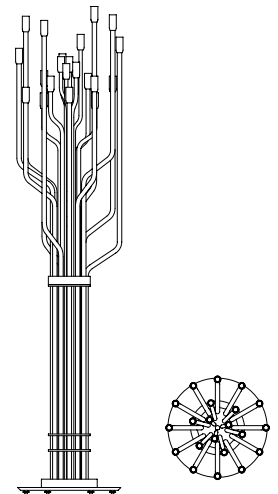

MIRAGE FLOOR LAMP

SEE PRODUCT AT PAGE 109

DIMENSIONS

HEIGHT: 46,8" | 119 cm
WIDTH: 17,9" | 45,5 cm
LENGTH: 14,2" | 36 cm

WEIGHT

APPROX.: 10 kg | 22 lbs