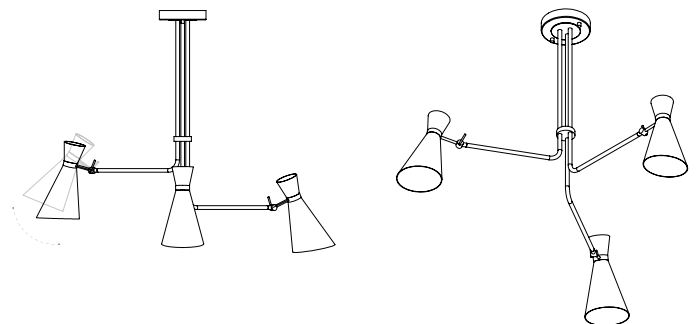

BULBS

3 x E27 LED 4W Power, 3000K Colour Temperature Bulbs (included) (E26 for USA not included) max 40W per bulb