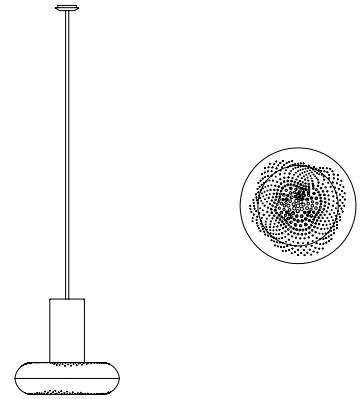

GOODMAN SUSPENSION LAMP

SEE PRODUCT AT PAGE 55

DIMENSIONS

HEIGHT: 43.3" | 110 cm
DIAM.: 82.7" | 210 cm

WEIGHT

APPROX.: 9 kg | 19.8 lbs

STANDARD FINISHES

BODY: Brass
SHADE: Aluminium

SEE PRODUCT AT PAGE 59

DIMENSIONS

HEIGHT: 45.3" | 115 cm
DIAM.: 47.2" | 120 cm
CORD HEIGHT: 35.4" | 90 cm

WEIGHT

APPROX.: 81 kg | 178 lbs

STANDARD FINISHES

BODY: Copper
SHADE: Glossy Black

BULBS

41x E27 LED 4W Power, 3000K Colour Temperature Bulbs (1 per shade)
(included)
max 40W per bulb (E26 for USA not included)

KROWN CHANDELIER SUSPENSION LAMP

SEE PRODUCT AT PAGE 64

DIMENSIONS

HEIGHT: 12.9" | 75.5 cm
WIDTH: 28.9" | 73.5 cm
LENGTH: 28.9" | 73.5 cm

HEIGHT: 12.9" | 33 cm
DIAM.: 14.1" | 36 cm
LENGTH: 14.1" | 36 cm

STANDARD FINISHES

BODY: Brass

BULBS

4x G9 Bulbs (included)
max 40W per bulb (E26 for USA not included)

KAPSULE SUSPENSION LAMP

SEE PRODUCT AT PAGE 62