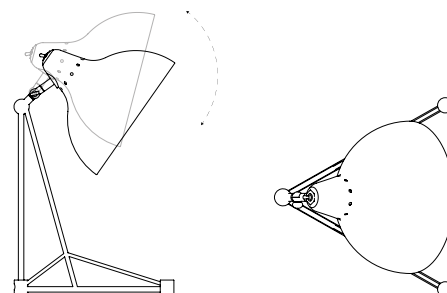

MAKE IT YOUR OWN - CUSTOMIZE YOUR FAVORITE LIGHTING DESIGN
See our materials & finishes at page 154