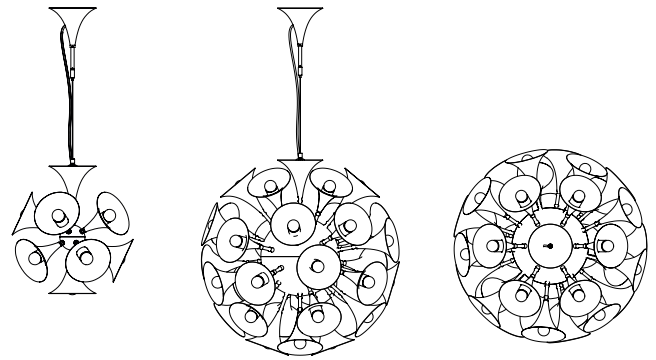

BOTTI SUSPENSION LAMP

SEE PRODUCT AT PAGE 20

DIMENSIONS

HEIGHT: 15.4" | 39 cm
DIAM: 16.9" | 43 cm
CORD HEIGHT: 39.4" | 100 cm

WEIGHT

APPROX.: 2,5 kg | 7.7 lbs

STANDARD FINISHES

BODY: Gold Plated

WEIGHT

APPROX.: 13 kg | 28.7 lbs

STANDARD FINISHES

BODY: Brass
SHADE: Brass

BULBS

15x E27 Incandescent Bulbs 25W
(bulbs not included for North America)

We have three Botti suspension models with the same amount of bulbs. The only difference between them is the diameter: 90cm | 150cm | 250cm

BOTTI PENDANT SUSPENSION LAMP

SEE PRODUCT AT PAGE 24

DIMENSIONS

HEIGHT: 15.4" | 39 cm
DIAM: 16.9" | 43 cm
CORD HEIGHT: 39.4" | 100 cm

WEIGHT

APPROX.: 2.5 kg | 7.7 lbs

STANDARD FINISHES

BODY: Copper Plated

BULBS

11 x E27 LED 4W Power, 3000K Colour Temperature Bulbs (included)
(E12 for USA not included) max 40W per bulb

BRUBECK CHANDELIER SUSPENSION LAMP

SEE PRODUCT AT PAGE 25

DIMENSIONS

HEIGHT: 31.5" | 80 cm
DIAM.: 39.3" | 100 cm
CORD HEIGHT: 39.4" | 100 cm