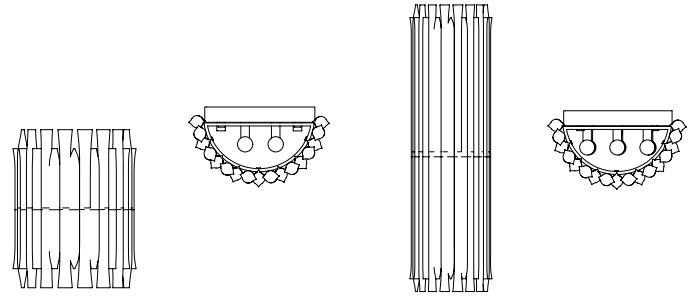

MATHENY & MATHENY XL WALL LAMP

SEE PRODUCT AT PAGE 177/179

DIMENSIONS

HEIGHT: 12.2" | 31 cm / 31.5" | 80 cm

WIDTH: 7.1" | 18 cm / 7.1" | 18 cm

LENGTH: 4.7" | 12 cm / 4.7" | 12 cm

WEIGHT

APPROX.: 2 kg | 4,4 lbs

5 kg | 11 lbs

STANDARD FINISHES

BODY: Brushed Nickel

BULBS

4x G9 LED 4W Power, 3000K Colour Temperature Bulbs (included)
(for USA not included)

6x G9 LED 4W Power, 3000K Colour Temperature Bulbs (included)
(for USA not included)