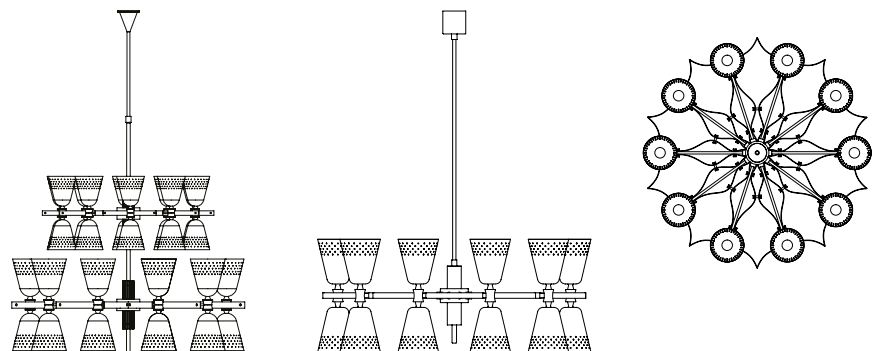

BULBS

48 x G4 LED Bulbs (included)
(bulbs not included for North America) max 40W per bulb

CHARLES SUSPENSION LAMP

SEE PRODUCT AT PAGE 33

DIMENSIONS

HEIGHT: 15.7" | 40 cm
DIAM.: 39.3" | 100 cm
POLE HEIGHT: 35.4" | 90 cm

MAKE IT YOUR OWN - CUSTOMIZE YOUR FAVORITE LIGHTING DESIGN
See our materials & finishes at page 154

CLARK SUSPENSION LAMP

SEE PRODUCT AT PAGE 34

DIMENSIONS

HEIGHT: 27.5" | 70 cm

DIAM.: 19.6" | 50 cm

POLE HEIGHT: 27.5" | 70 cm