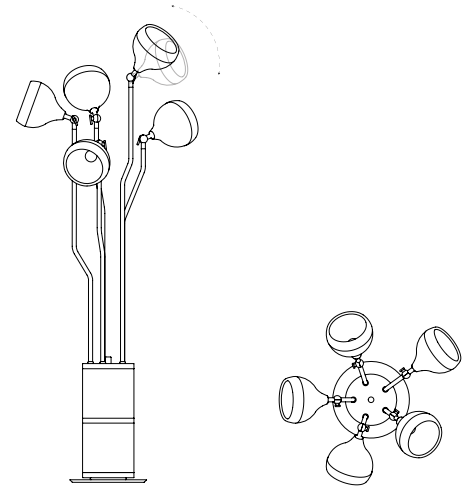

IKE FLOOR LAMP

SEE PRODUCT AT PAGE 106

DIMENSIONS

HEIGHT: 70.8" | 180 cm
DIAM.: 15.7" | 40 cm

WEIGHT

APPROX.: 12 kg | 26.4 lbs

STANDARD FINISHES

BODY: Gold Plated
SHADE: Glossy Black and Gold Plated

BULBS

3 x G9 LED 4W Power, 3000K Colour Temperature Bulbs (included) (for USA not included) max 40W per bulb