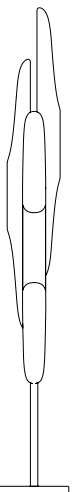

BULBS

6 x G9 LED 4W Power, 3000K Colour Temperature Bulbs (included) (for USA not included) max 40W per bulb