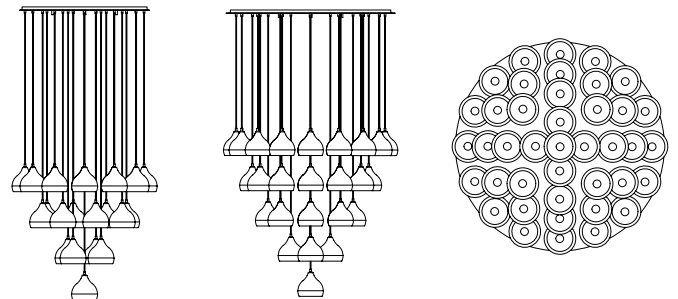

BULBS

48 x G4 LED Bulbs (included)
(bulbs not included for North America) max 40W per bulb

CHARLES SUSPENSION LAMP

SEE PRODUCT AT PAGE 33

DIMENSIONS

HEIGHT: 15.7" | 40 cm
DIAM.: 39.3" | 100 cm
POLE HEIGHT: 35.4" | 90 cm

BULBS

41 x E27 Bulb (1 per shade) (included)
max 40W per bulb (E26 for USA not included)

HANNA PENDANT SUSPENSION LAMP

SEE PRODUCT AT PAGE 57

DIMENSIONS

HEIGHT: 7.9" | 20 cm
DIAM.: 7" | 18 cm
CORD HEIGHT: 39.4" | 100 cm

SEE PRODUCT AT PAGE 59

DIMENSIONS

HEIGHT: 45.3" | 115 cm
DIAM.: 47.2" | 120 cm
CORD HEIGHT: 35.4" | 90 cm

WEIGHT

APPROX.: 81 kg | 178 lbs

STANDARD FINISHES

BODY: Copper
SHADE: Glossy Black

BULBS

41x E27 LED 4W Power, 3000K Colour Temperature Bulbs (1 per shade)
(included)
max 40W per bulb (E26 for USA not included)

KROWN CHANDELIER SUSPENSION LAMP

SEE PRODUCT AT PAGE 64

DIMENSIONS

HEIGHT: 12.9" | 75.5 cm
WIDTH: 28.9" | 73.5 cm
LENGTH: 28.9" | 73.5 cm