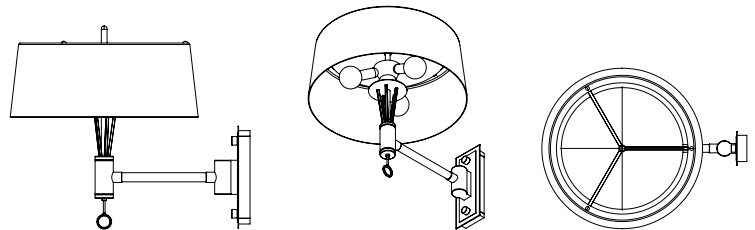

BULBS

3 x E14 LED 4W Power, 3000K Colour Temperature Bulbs (included)
(E12 for USA not included)