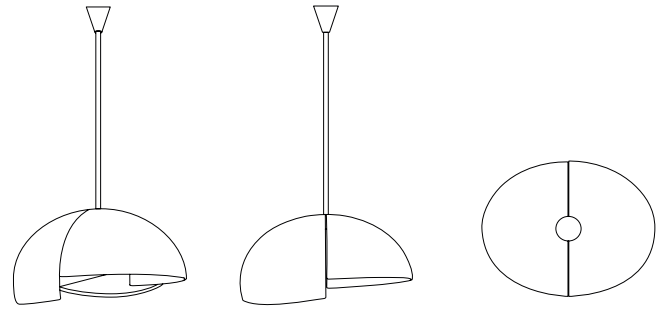

DIMENSIONS

HEIGHT: 15.7" | 30 cm

WIDTH: 43.3" | 110 cm

LENGTH: 11.8" | 39 cm

CORD HEIGHT: 39.4" | 100 cm

WEIGHT

APPROX.: 45 kg | 88 lbs

STANDARD FINISHES

BODY: Gold Plated

BULBS

24 x G9 LED bulbs, 4W Power, 3000K Colour Temperature, Non Dimmable
(bulbs not included for North America)

MIRAGE SUSPENSION LAMP

SEE PRODUCT AT PAGE 76

DIMENSIONS

HEIGHT: 47,2" | 120 cm
WIDTH: 27,6" | 70 cm
LENGTH: 21.7" | 55 cm

STANDARD FINISHES

BODY: Brushed Brass
SHADE INSIDE: Gold Powder Paint
SHADE OUTSIDE: Matte Black Lacquer

NEIL SUSPENSION LAMP

SEE PRODUCT AT PAGE 77

DIMENSIONS

HEIGHT: 23,6" | 60 cm
DIAM.: 47.3" | 120 cm
POLE HEIGHT: 7.9"- 23.6" | 20-60 cm