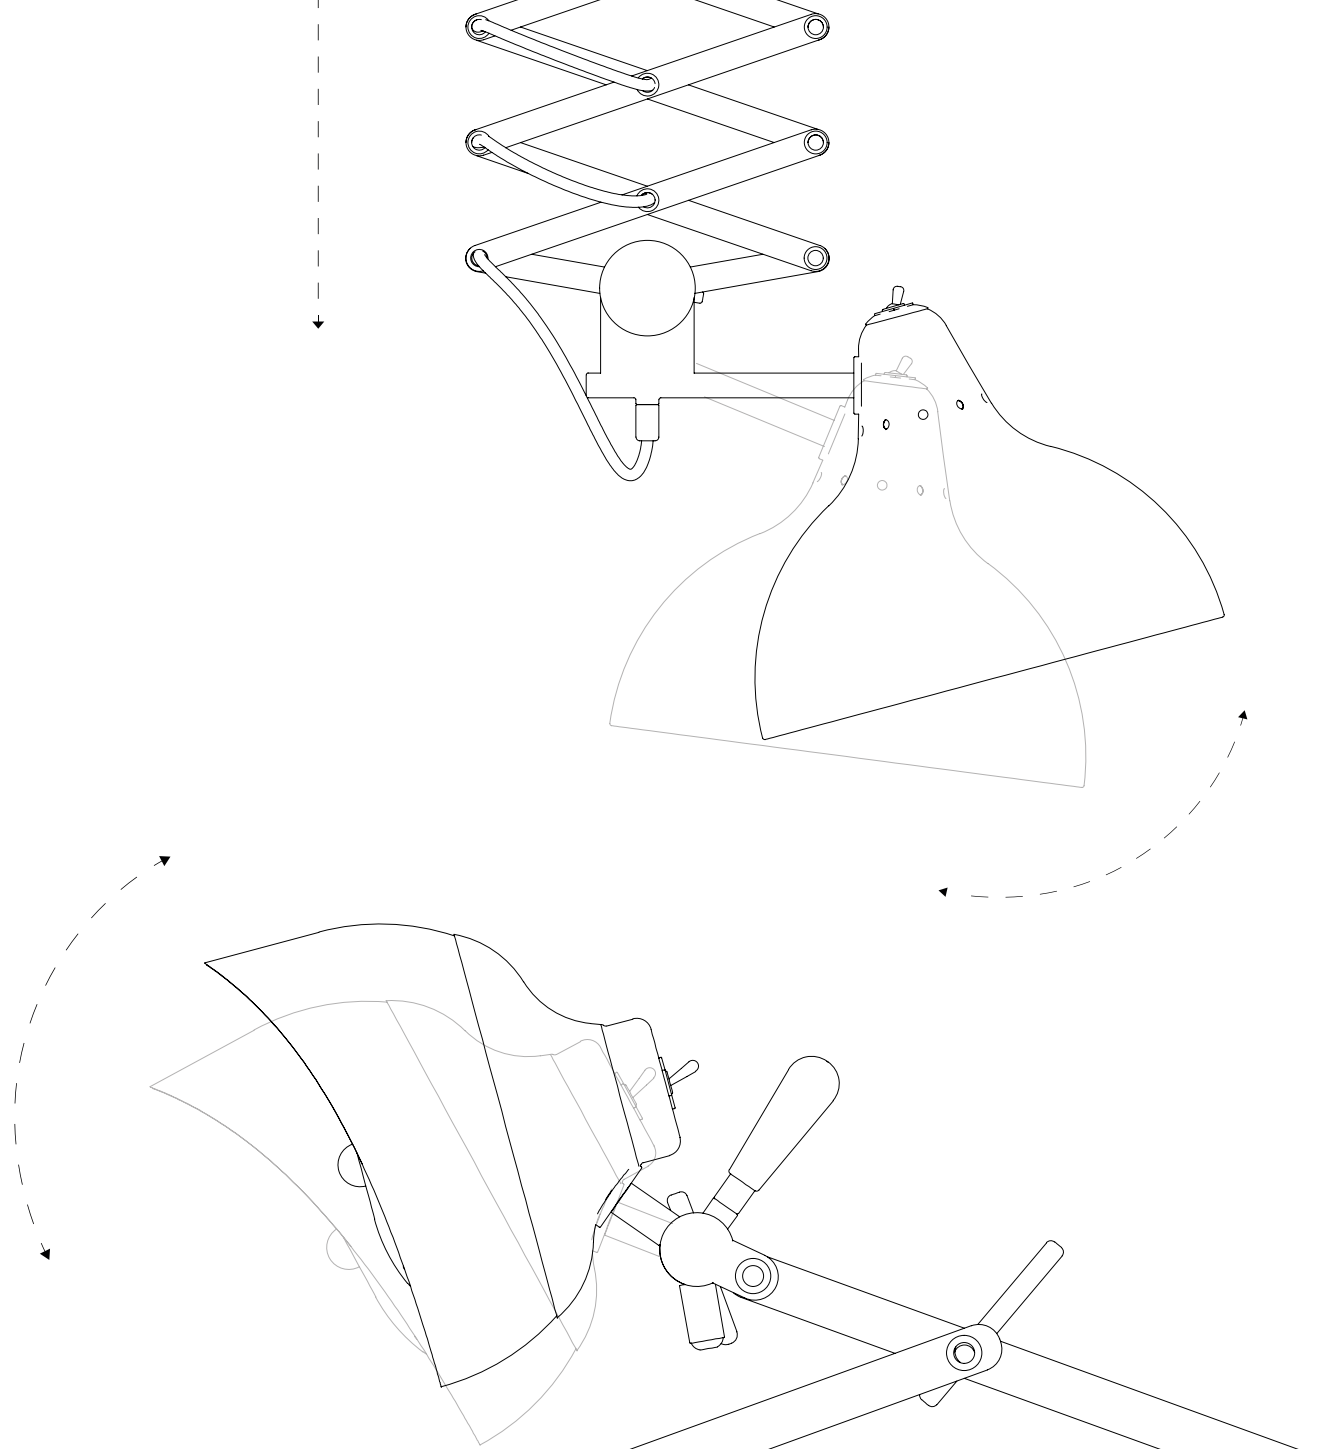

2 LIGHT SWITCH

BLACK

WHITE

Hand-drawn diagram of a mechanical assembly, possibly a piston and crank mechanism, showing various components and their connections.

Handwritten signature or initials.

TECHNICAL INFORMATION

ABBEY SUSPENSION LAMP

SEE PRODUCT AT PAGE 15

DIMENSIONS

HEIGHT: 11.3" | 28.8 cm
WIDTH: 43.3" | 110.2 cm
DEPTH: 74.6" | 189.5 cm

WEIGHT

APPROX.: 15 kg | 33 lbs

STANDARD FINISHES

BODY: Brushed Brass
SHADE: Glossy White