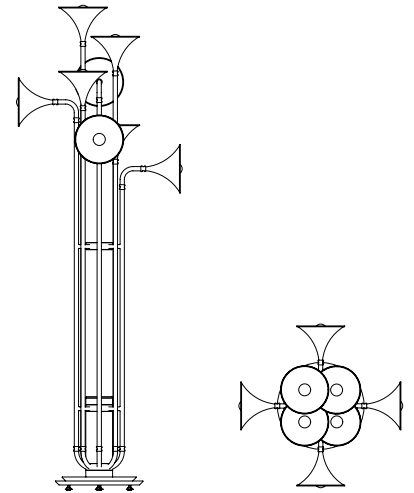

BOTTI FLOOR LAMP

SEE PRODUCT AT PAGE 93

DIMENSIONS

HEIGHT: 70.9" | 180 cm
DIAM.: 24.8" | 63 cm

WEIGHT

APPROX.: 18 kg | 39.7 lbs

STANDARD FINISHES

BODY: Gold Plated
BASE: Gold Plated and White Glossy

BULBS

8 x E27 Reflector LED 4W Power, 3000K Colour Temperature Bulbs (included) (E12 for USA not included) max 40W per bulb

BRUBECK FLOOR LAMP

SEE PRODUCT AT PAGE 95

DIMENSIONS

HEIGHT: 65.7" | 167 cm
DIAM.: 13" | 33 cm

WEIGHT

APPROX.: 22 kg | 48.5 lbs

STANDARD FINISHES

BODY: Gold Plated
BASE: Black Matte

BULBS

6 x E27 LED 4W Power, 3000K Colour Temperature Bulbs (included) (E26 for USA not included) max 40W per bulb