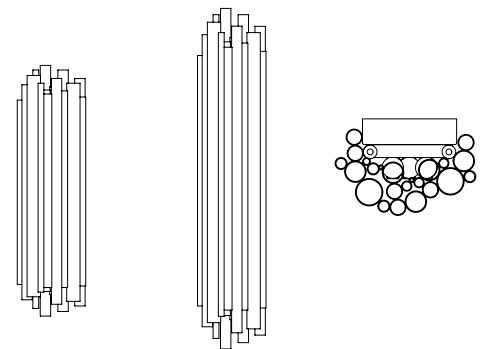

CHARLES WALL LAMP

SEE PRODUCT AT PAGE 163

DIMENSIONS

HEIGHT: 10" | 25,6 cm
Width: 6.5" | 16,6 cm
Depth: 5.5" | 14,2 cm

WEIGHT

APPROX.: 2 kg | 4.4 lbs

STANDARD FINISHES

BODY: Nickel plated
SHADE: Nickel plated and White Matte (inside)