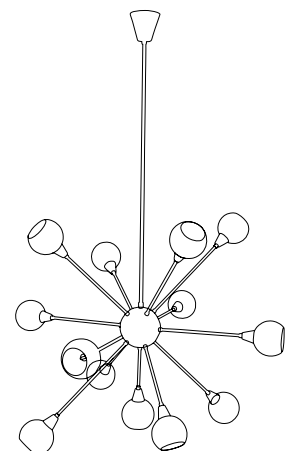

BOTTI SUSPENSION LAMP

SEE PRODUCT AT PAGE 20

DIMENSIONS

HEIGHT: 15.4" | 39 cm
DIAM: 16.9" | 43 cm
CORD HEIGHT: 39.4" | 100 cm

WEIGHT

APPROX.: 2,5 kg | 7.7 lbs

STANDARD FINISHES

BODY: Gold Plated

BOTTI PENDANT SUSPENSION LAMP

SEE PRODUCT AT PAGE 24

DIMENSIONS

HEIGHT: 15.4" | 39 cm
DIAM: 16.9" | 43 cm
CORD HEIGHT: 39.4" | 100 cm

WEIGHT

APPROX.: 2.5 kg | 7.7 lbs

STANDARD FINISHES

BODY: Copper Plated

DIMENSIONS

HEIGHT: 39.4" | 100 cm
DIAM.: 47.2" | 100 cm

WEIGHT

APPROX.: 15 kg | 33 lbs

STANDARD FINISHES

BODY: Brass
SHADE: Brass

BULBS

12 x G9 LED bulbs, 4W Power, 3000K Colour Temperature (bulbs not included for North America)

MAKE IT YOUR OWN - CUSTOMIZE YOUR FAVORITE LIGHTING DESIGN
See our materials & finishes at page 154

BRUBECK OVAL SUSPENSION LAMP

SEE PRODUCT AT PAGE 27

DIMENSIONS

HEIGHT: 19.3" | 49 cm
WIDTH: 23.6" | 60 cm
DEPTH: 39.4" | 100 cm