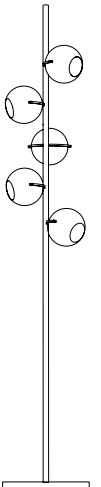

STARDUST FLOOR LAMP

SEE PRODUCT AT PAGE 119

DIMENSIONS

HEIGHT: 66.5" | 169 cm
DIAM.: 15.7" | 40 cm

WEIGHT

APPROX.: 18 kg | 40 lbs

STANDARD FINISHES

BODY: Gold Plated
BASE: Black Glossy

BULBS

7 x E14 LED 4W Power, 3000K Colour Temperature Bulbs (included) (E12 for USA not included) max 40W per bulb