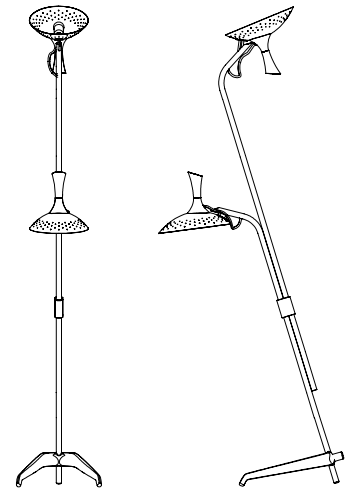

DIMENSIONS

HEIGHT: 76" | 193 cm
WIDTH: 16.5" | 42 cm
DEPTH: 29.5" | 75 cm

WEIGHT

APPROX.: 6,5 kg | 14.3 lbs

STANDARD FINISHES

BODY: Gold Plated
SHADE: Black Matte

BULBS

2 x G9 LED bulbs, 4W Power, 3000K Colour Temperature, Non Dimmable
(bulbs not included for North America)

AMY FLOOR LAMP

SEE PRODUCT AT PAGE 91

DIMENSIONS

HEIGHT: 65" | 165 cm
WIDTH: 11.8" | 30 cm
DEPTH: 15.7" | 40 cm

WEIGHT

APPROX.: 6,5 kg | 14.3 lbs

STANDARD FINISHES

BODY: Glossy Black and Gold Plated
SHADE: Glossy Black and Gold

SEE PRODUCT AT PAGE 93

DIMENSIONS

HEIGHT: 70.9" | 180 cm
DIAM.: 24.8" | 63 cm

WEIGHT

APPROX.: 18 kg | 39.7 lbs

STANDARD FINISHES

BODY: Gold Plated
BASE: Gold Plated and White Glossy

BULBS