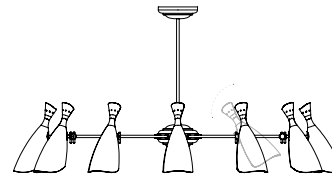

BOTTI SUSPENSION LAMP

SEE PRODUCT AT PAGE 20

DIMENSIONS

HEIGHT: 15.4" | 39 cm
DIAM: 16.9" | 43 cm
CORD HEIGHT: 39.4" | 100 cm

WEIGHT

APPROX.: 2,5 kg | 7.7 lbs

STANDARD FINISHES

BODY: Gold Plated

ELLA SUSPENSION LAMP

SEE PRODUCT AT PAGE 46

DIMENSIONS

HEIGHT: 22.8" | 58 cm
DIAM.: 50.4" | 128 cm
POLE HEIGHT: 39.4" | 100cm

WEIGHT

APPROX.: 16 kg | 35.3 lbs

STANDARD FINISHES

BODY: Nickel Plated
SHADE: Glossy Black