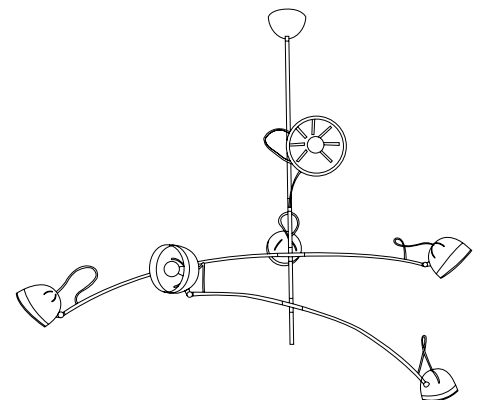

GOODMAN SUSPENSION LAMP

SEE PRODUCT AT PAGE 55

DIMENSIONS

HEIGHT: 43.3" | 110 cm
DIAM.: 82.7" | 210 cm

WEIGHT

APPROX.: 9 kg | 19.8 lbs

STANDARD FINISHES

BODY: Brass
SHADE: Aluminium

BULBS

41 x E27 Bulb (1 per shade) (included)
max 40W per bulb (E26 for USA not included)

HANNA PENDANT SUSPENSION LAMP

SEE PRODUCT AT PAGE 57

DIMENSIONS

HEIGHT: 7.9" | 20 cm
DIAM.: 7" | 18 cm
CORD HEIGHT: 39.4" | 100 cm