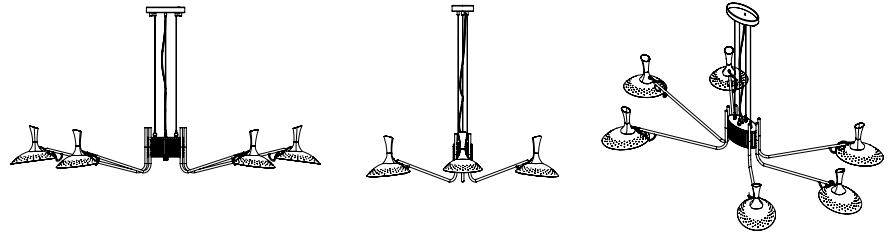

ABBEY SUSPENSION LAMP

SEE PRODUCT AT PAGE 15

DIMENSIONS

HEIGHT: 11.3" | 28.8 cm
WIDTH: 43.3" | 110.2 cm
DEPTH: 74.6" | 189.5 cm

WEIGHT

APPROX.: 15 kg | 33 lbs

STANDARD FINISHES

BODY: Brushed Brass
SHADE: Glossy White

BULBS

6 x E14 LED Bulbs 4W Power, 3000K Colour Temperature (included)
(bulbs not included for North America)

ATOMIC PENDANT SUSPENSION LAMP

SEE PRODUCT AT PAGE 17

DIMENSIONS

HEIGHT: 28.7" | 73 cm
DIAM: 31.5" | 80 cm
CORD HEIGHT: 39.4" | 100 cm