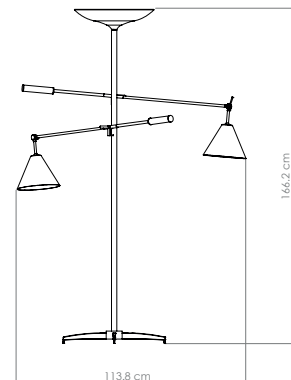

### WEIGHT

Approx. 17 kg | 37 lbs

### BULBS

3 x E27 Bulbs (included) max. 4W per bulb.  
(for USA not included)

### DIMENSIONS

HEIGHT: 65.4" | 166.2 cm

LENGTH: 44.8" | 113.8 cm

ALSO AVAILABLE IN CATALOG 2020

[TORCHIERE | FLOOR P.117;](#)

### SHADES

N°1 - 1 unit

HEIGHT: 3.9" | 10 cm  
DIAMETER: 15.7" | 40 cm

N°2 - 2 unit

HEIGHT: 5.9" | 15 cm  
DIAMETER: 8.4" | 21.4 cm

Shade with Bulbs 

For more information, contact our team.  
INFO@DELIGHTFULL.EU | WWW.DELIGHTFULL.EU