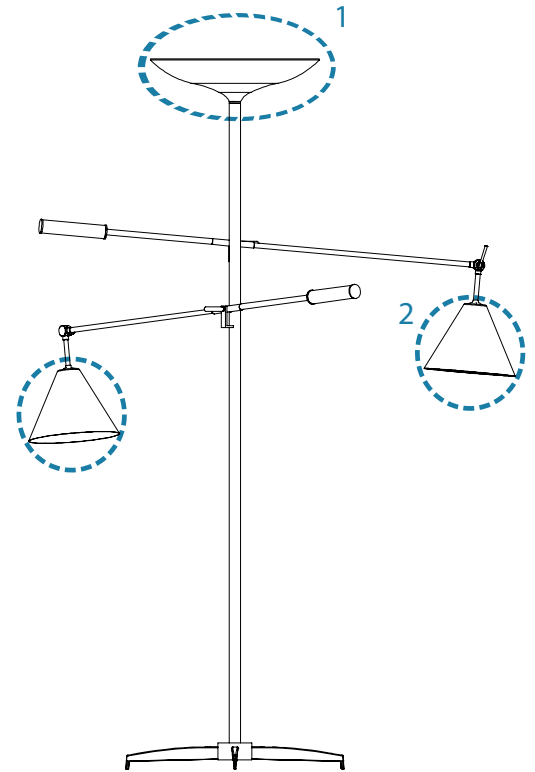

### DIMENSIONS

HEIGHT: 65.4" | 166.2 cm

LENGTH: 44.8" | 113.8 cm

ALSO AVAILABLE IN CATALOG 2020

[TORCHIERE | FLOOR P.117;](#)

### PACKAGE

(Cardboard Box)

WIDTH: 23.6" | 60 cm  
HEIGHT: 70.9" | 180 cm  
DEPTH: 27.6" | 70 cm

PACKAGE VOLUME: 0.76m<sup>3</sup>  
WEIGHT: 45.2 lbs | 20.5 kg

### SHADES

N°1 - 1 unit

HEIGHT: 3.9" | 10 cm  
DIAMETER: 15.7" | 40 cm

N°2 - 2 unit

HEIGHT: 5.9" | 15 cm  
DIAMETER: 8.4" | 21.4 cm

Shade with Bulbs 

For more information, contact our team.  
INFO@DELIGHTFULL.EU | WWW.DELIGHTFULL.EU