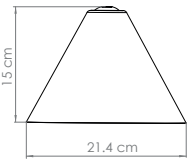

### DIMENSIONS

HEIGHT: 65.4" | 166.2 cm

LENGTH: 44.8" | 113.8 cm

ALSO AVAILABLE IN CATALOG 2020

[TORCHIERE | FLOOR P.117;](#)

### PACKAGE

(Cardboard Box)

WIDTH: 23.6" | 60 cm  
HEIGHT: 70.9" | 180 cm  
DEPTH: 27.6" | 70 cm

PACKAGE VOLUME: 0.76m<sup>3</sup>  
WEIGHT: 45.2 lbs | 20.5 kg

### SHADE

DESCRIPTION  
SHADES

### SHADES

N°1 - 1 unit

HEIGHT: 3.9" | 10 cm  
DIAMETER: 15.7" | 40 cm

N°2 - 2 unit

HEIGHT: 5.9" | 15 cm  
DIAMETER: 8.4" | 21.4 cm

Shade with Bulbs 

For more information, contact our team.  
INFO@DELIGHTFULL.EU | WWW.DELIGHTFULL.EU