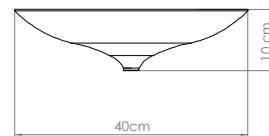

### SHADE

DESCRIPTION  
SHADES

### SHADES

N°1 - 1 unit

HEIGHT: 3.9" | 10 cm  
DIAMETER: 15.7" | 40 cm

N°2 - 2 unit

HEIGHT: 5.9" | 15 cm  
DIAMETER: 8.4" | 21.4 cm

Shade with Bulbs 

For more information, contact our team.  
INFO@DELIGHTFULL.EU | WWW.DELIGHTFULL.EU