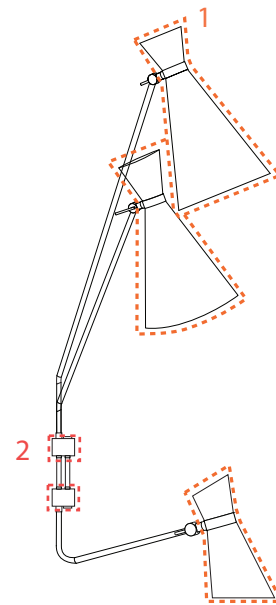

CANOPY AND SHADE

DESCRIPTION

CANOPY

SHADES

SHADES

N°1 - 3 units

HEIGHT: 13.5" | 34.5 cm

DIAMETER: 7.8" | 20 cm

CANOPY

N°2 - 2 units

HEIGHT: 0.8" | 2.2 cm

LENGTH: 3.5" | 9 cm

Shade with bulb

For more information, contact our team.

INFO@DELIGHTFULL.EU | WWW.DELIGHTFULL.EU