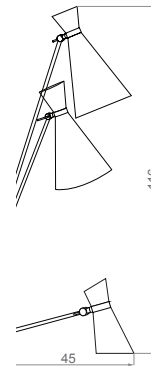

SIMONE | WALL

Simone wall lamp has a sleek and clean design that is inspired by Nina Simone, one of the most versatile jazz artists of the 20th century. With a glossy white shade and a textile red wire, the vintage wall light fits in with a wide array of color schemes and styles. The three fully flexible arms are made of aluminum and the structure in brass, boasting three cone lampshades with gold plated accents. This mid-century modern sconce is easily adjustable when in need of a reading light, especially as a bedside lamp, or if you are simply looking to light up your hallway.

MATERIALS

BODY: Brass

SHADE: Aluminium

WEIGHT

Approx. 9 kg | 19.8 lbs

BULBS

3 x E27 Bulbs (included), max 40W per bulb.
(E26 for USA not included)

DIMENSIONS

HEIGHT: 45.6" | 116 cm

DEPTH: 17.7" | 45 cm

SIMONE | WALL

PACKAGE

(Cardboard Box)

WIDTH: 24,4" | 62 cm

HEIGHT: 17,7" | 45 cm

DEPTH: 24,4" | 62 cm

DIAMETER: 7.8" | 20 cm

CANOPY

N°2 - 2 units

HEIGHT: 0.8" | 2.2 cm

LENGTH: 3.5" | 9 cm

Shade with bulb 

For more information, contact our team.

INFO@DELIGHTFULL.EU | WWW.DELIGHTFULL.EU