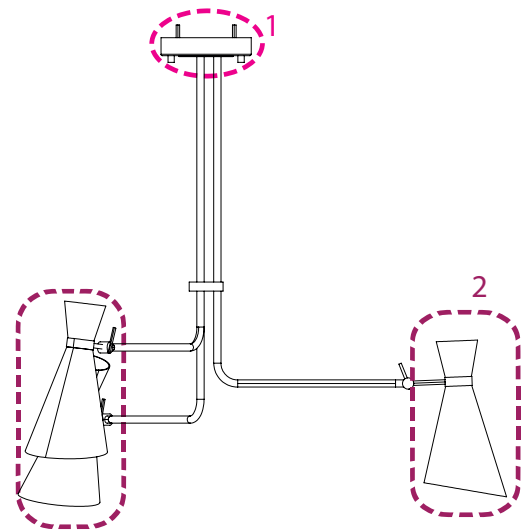

PACKAGE

(Cardboard Box)

WIDTH: X" | X cm

HEIGHT: X" | X cm

DEPTH: X" | X cm

PACKAGE VOLUME: X m³

BULBS

3 x E27 Bulbs (included) max 40W per bulb.
(E26 for USA not included)

LIGHT TECHNOLOGY: Halogen

POWER: Max 40W

COLOUR TEMPERATURE: 2700K

CANOPY AND SHADE

DESCRIPTION

CANOPY

SHADES

CANOPY

N°1 - 1 unit

HEIGHT: 2.1" | 5.5 cm

DIAMETER: 7.8" | 20 cm

SHADES

N°2 - 3 unit

HEIGHT: 20.8" | 53 cm

DIAMETER: 16.1" | 41 cm

Shade with Bulbs 