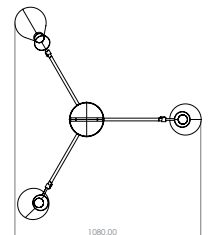

SIMONE | SUSPENSION

Simone Suspension is inspired by Nina Simone creating this dazzling mid-century modern lamp. With straight lines and neutral colors you will see a Retro influence on this suspension with three large lamp bulbs. Handmade in brass, this modern lamp has three lamp shades in aluminum that feature a glossy black finish and three visible textile red wires above the large lamp shades. This retro style chandelier is 35 inches tall and the pole height is 19.7", but it can be customizable on purchase. The three arms are united by a gold plated ring, showing a high level craftsmanship. The big lampshades, the asymmetric structure, the visible textile wire and the nickel plated details have resulted in a huge pendant lamp which will surely put a spell on you.

Nickel Plated
Glossy Black

Nickel Plated
Glossy White

WEIGHT

Approx. 7 kg | 15.4 lbs

BULBS

3 x E27 Bulbs (included) max 40W per bulb.
(E26 for USA not included)

DIMENSIONS

HEIGHT: 40.5" | 104 cm

WIDTH: 42.5" | 108 cm

ALSO AVAILABLE IN CATALOG 2020

SIMONE | SUSPENSION P.71; SIMONE | FLOOR P.110; SIMONE | WALL P.180;

For more information, contact our team.
INFO@DELIGHTFULL.EU | WWW.DELIGHTFULL.EU

SIMONE | SUSPENSION

N°1 - 1 unit

HEIGHT: 2.1" | 5.5 cm

DIAMETER: 7.8" | 20 cm

SHADES

N°2 - 3 unit

HEIGHT: 20.8" | 53 cm

DIAMETER: 16.1" | 41 cm

Shade with Bulbs 