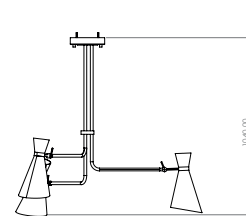

SIMONE | SUSPENSION

Simone Suspension is inspired by Nina Simone creating this dazzling mid-century modern lamp. With straight lines and neutral colors you will see a Retro influence on this suspension with three large lamp bulbs. Handmade in brass, this modern lamp has three lamp shades in aluminum that feature a glossy black finish and three visible textile red wires above the large lamp shades. This retro style chandelier is 35 inches tall and the pole height is 19.7", but it can be customizable on purchase. The three arms are united by a gold plated ring, showing a high level craftsmanship. The big lampshades, the asymmetric structure, the visible textile wire and the nickel plated details have resulted in a huge pendant lamp which will surely put a spell on you.

MATERIALS

BODY: Brass

SHADE: Aluminium

STANDARD FINISHES

WEIGHT

Approx. 7 kg | 15.4 lbs

BULBS

3 x E27 Bulbs (included) max 40W per bulb.
(E26 for USA not included)

DIMENSIONS

HEIGHT: 40.5" | 104 cm

WIDTH: 42.5" | 108 cm

ALSO AVAILABLE IN CATALOG 2020

SIMONE | SUSPENSION P.71; SIMONE | FLOOR P.110; SIMONE | WALL P.180;

For more information, contact our team.
INFO@DELIGHTFULL.EU | WWW.DELIGHTFULL.EU