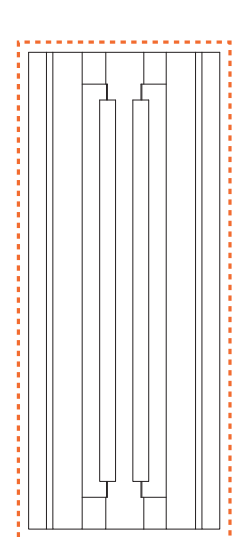

PARKER | WALL

Parker is an avant-garde wall sconce that embodies Charlie Parker, a famous American saxophonist and composer. With a mid-century modern design that features a complex and sleek design, this mid-century modern lamp is going to fit perfectly in every single room of your home. With a mid-century modern design and with a complex, sleek design, this mid-century modern lamp is going to fit perfectly in every single room of your home design. DelightFULL's designers have created a modern wall sconce 100% handmade in brass with a gold plated finishes. However, you can customize the finishes of this mid-century modern lamp in order to look better in your interior style. All in all, its sophisticated golden brass tubes will light up the finest restaurants, lobbies and contemporary settings. We recommend you to use G9 bulbs (included).

Approx. 7 kg | 15.4 lbs

BULBS

4 x G9 Bulbs (included), 4W power, Non Dimmable
(for USA not included)

DIMENSIONS

HEIGHT: 23.6" | 60 cm

LENGTH: 9.4" | 24 cm

ALSO AVAILABLE IN CATALOG 2020

PARKER | WALL P.181;

WEIGHT: 13.2 lbs | 6 kg

BULBS

4 x G9 Bulbs (included), 4W power, Non Dimmable
(for USA not included)

CANOPY AND SHADE

DESCRIPTION

SHADES 

SHADES

Nº1 - 5 units

HEIGHT: 23.6" | 60 cm

LENGTH: 9.4" | 24 cm

Shade with bulb 

For more information, contact our team.

INFO@DELIGHTFULL.EU | WWW.DELIGHTFULL.EU