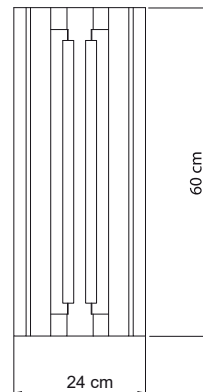

Approx. 7 kg | 15.4 lbs

BULBS

4 x G9 Bulbs (included), 4W power, Non Dimmable
(for USA not included)

DIMENSIONS

HEIGHT: 23.6" | 60 cm

LENGTH: 9.4" | 24 cm

ALSO AVAILABLE IN CATALOG 2020

PARKER | WALL P.181;

For more information, contact our team.
INFO@DELIGHTFULL.EU | WWW.DELIGHTFULL.EU

PARKER | WALL

PACKAGE

(Cardboard Box)

WIDTH: 11.8" | 30 cm

HEIGHT: 9.1" | 23 cm

DEPTH: 23.6" | 60 cm

PACKAGE VOLUME: 0.04 m³

HEIGHT: 23.6" | 60 cm

LENGTH: 9.4" | 24 cm

Shade with bulb 

For more information, contact our team.

INFO@DELIGHTFULL.EU | WWW.DELIGHTFULL.EU