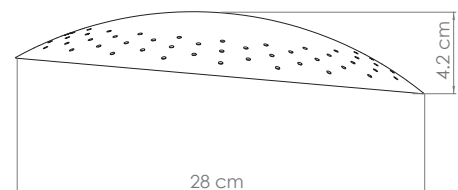

MATERIALS

BODY: Brass

SHADE: Aluminium

WEIGHT

Approx. 3 kg | 6,6 lbs

BULBS

1 x E14 Bulb (included), max. 40W per bulb.
(E12 for USA not included)

DIMENSIONS

HEIGHT: 11.8" | 30 cm

LENGTH: 10.9" | 27.7 cm

ALSO AVAILABLE IN CATALOG 2020

MEOLA | TABLE P.143;

For more information, contact our team.
INFO@DELIGHTFULL.EU | WWW.DELIGHTFULL.EU

MEOLA | TABLE

PACKAGE

(Cardboard Box)

WIDTH: 23,6" | 60 cm

HEIGHT: 8,6" | 22 cm

DEPTH: 11,8" | 30 cm

Bulbs

1 x E14 Bulb (included), max. 40W per bulb.
(E12 for USA not included)

SHADE

DESCRIPTION

SHADES

SHADES

N°1 - 1 unit

HEIGHT: 1.6" | 4.2 cm

DIAMETER: 11" | 28 cm

Shade with Bulbs 

For more information, contact our team.
INFO@DELIGHTFULL.EU | WWW.DELIGHTFULL.EU