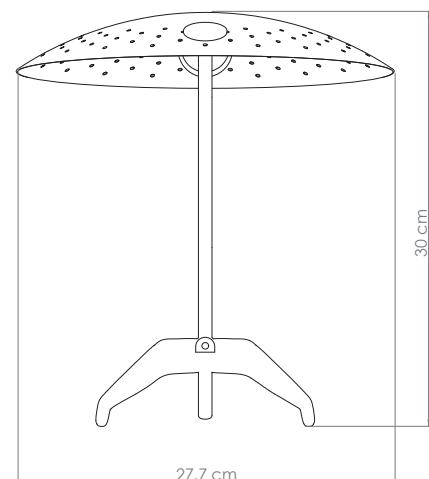

MEOLA | TABLE

With a discrete size, Meola table lamp is a design by DelightFULL that successfully showcases the merge between Mid-century Table Lamps design and the contemporary influences of today's world. It boasts a stunning brass body with a nickel plated finish, and an aluminum-built shade lacquered a glossy black on the outside and a matte white on the inside, so as to not reflect the light in an uncomfortable way. This small table lamp has the minimalist vibe we all look for these days. It works beautifully as a bedroom table lamp, especially when used as a reading light for bed. An easy way to bring style into your master bedroom.

MATERIALS

BODY: Brass

SHADE: Aluminium

WEIGHT

Approx. 3 kg | 6,6 lbs

BULBS

1 x E14 Bulb (included), max. 40W per bulb.
(E12 for USA not included)

DIMENSIONS

HEIGHT: 11.8" | 30 cm

LENGTH: 10.9" | 27.7 cm

ALSO AVAILABLE IN CATALOG 2020

MEOLA | TABLE P.143;

For more information, contact our team.
INFO@DELIGHTFULL.EU | WWW.DELIGHTFULL.EU

MEOLA | TABLE

PACKAGE

(Cardboard Box)

WIDTH: 23,6" | 60 cm

HEIGHT: 8,6" | 22 cm

DEPTH: 11,8" | 30 cm

Bulbs

1 x E14 Bulb (included), max. 40W per bulb.
(E12 for USA not included)

SHADE

DESCRIPTION

SHADES