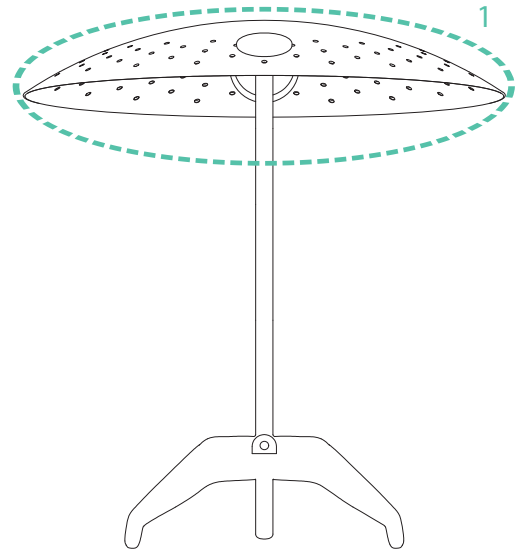

MEOLA | TABLE

With a discrete size, Meola table lamp is a design by DelightFULL that successfully showcases the merge between Mid-century Table Lamps design and the contemporary influences of today's world. It boasts a stunning brass body with a nickel plated finish, and an aluminum-built shade lacquered a glossy black on the outside and a matte white on the inside, so as to not reflect the light in an uncomfortable way. This small table lamp has the minimalist vibe we all look for these days. It works beautifully as a bedroom table lamp, especially when used as a reading light for bed. An easy way to bring style into your master bedroom.

MATERIALS

BODY: Brass

SHADE: Aluminium

WEIGHT

Approx. 3 kg | 6,6 lbs

BULBS

1 x E14 Bulb (included), max. 40W per bulb.
(E12 for USA not included)

DIMENSIONS

WIDTH: 23,6" | 60 cm

HEIGHT: 8,6" | 22 cm

DEPTH: 11,8" | 30 cm

Bulbs

1 x E14 Bulb (included), max. 40W per bulb.
(E12 for USA not included)

SHADE

DESCRIPTION

SHADES

SHADES

N°1 - 1 unit

HEIGHT: 1.6" | 4.2 cm

DIAMETER: 11" | 28 cm

Shade with Bulbs 

For more information, contact our team.
INFO@DELIGHTFULL.EU | WWW.DELIGHTFULL.EU