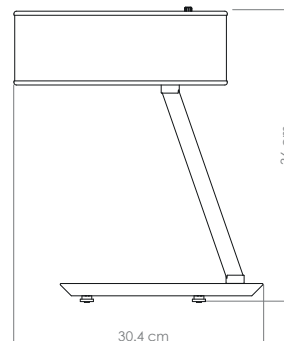

### DIMENSIONS

HEIGHT: 14.1" | 36 cm

WIDTH: 7.5" | 19 cm

LENGTH: 11.9" | 30.4 cm

ALSO AVAILABLE IN CATALOG 2020

MARCUS | SUSPENSION P.60; MARCUS | PENDANT P.62; MARCUS | TABLE P.141;  
MARCUS | WALL P.170;