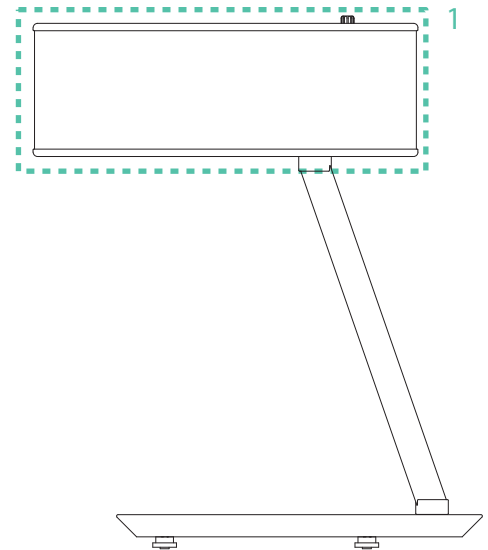

MARCUS | TABLE

PACKAGE

(Cardboard Box)

WIDTH: 23,6" | 60 cm

HEIGHT: 8,6" | 22 cm

DEPTH: 11,8" | 30 cm

Bulbs

1 x E27 Bulb (included) max 40W per bulb.
(E26 for USA not included)

SHADE

DESCRIPTION

SHADES