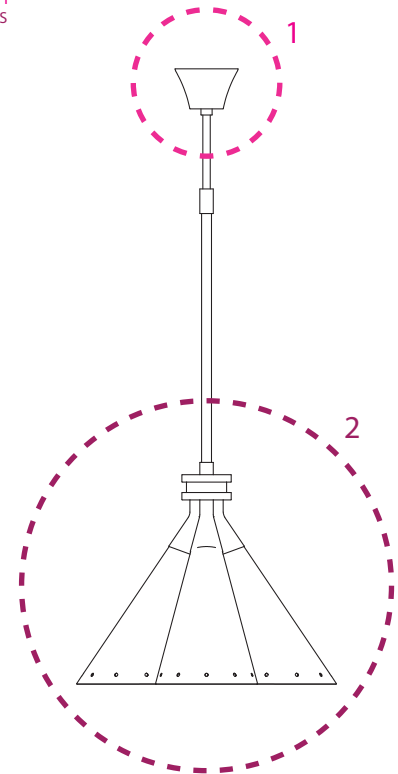

MADELEINE | SUSPENSION

Madeleine Pendant light is inspired by a flower bouquet and by Madeleine Peyroux, this lamp was designed for a perfect fit on an industrial room ambience. With four cone swiveling pinhole lights, this brass pendant lamp features a matte white interior and a gold powder paint inside finishing. This white pendant light is also possible to have with an adjustable drawbar so that you can move it anytime. Madeleine is 15,5 inches tall, but it can be customizable on purchase, being adjustable up to 39,4 inches. Madeleine can complement many lofts, bars and restaurants, however this pendant light can go anywhere, adding an industrial style touch to whatever room you decide to hang it in.

WIDTH: 19.7" | 50 cm

HEIGHT: 35.4" | 90 cm

DEPTH: 19.7" | 50 cm

PACKAGE VOLUME: 0,23 m³

WEIGHT: Approx. 24lbs | 10kg

Bulbs

4 x E27 Bulbs (included), max. 4W per bulb.
(E26 for USA not included)

LIGHT TECHNOLOGY: LED

POWER: 4W

COLOUR TEMPERATURE: 2700K

CANOPY AND SHADE

DESCRIPTION

CANOPY

SHADES

CANOPY

Nº1 - 1 unit

HEIGHT: 3.1" | 8.1 cm

DIAMETER: 4.2" | 10.7 cm

SHADES

Nº2 - 4 units

HEIGHT: 9.6" | 24.4 cm

DIAMETER: 7.8" | 20 cm

Shade with Bulbs 

For more information, contact our team.
INFO@DELIGHTFULL.EU | WWW.DELIGHTFULL.EU