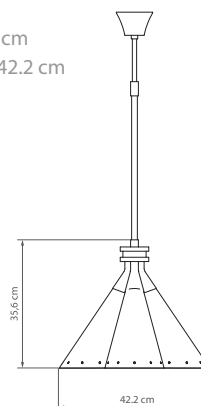

Nickel Plated
Matte Black

Nickel Plated
Matte White

WEIGHT

Approx. 8 kg | 16.6lbs

BULBS

4 x E27 Bulbs (included), max. 4W per bulb.
(E26 for USA not included)

DIMENSIONS

HEIGHT: 14" | 35.6 cm

DIAMETER: 16.6" | 42.2 cm

ALSO AVAILABLE IN CATALOG 2020

MADELEINE | SUSPENSION P.55;

For more information, contact our team.
INFO@DELIGHTFULL.EU | WWW.DELIGHTFULL.EU

MADELEINE | SUSPENSION

PACKAGE

(Cardboard Box)

WIDTH: 19.7" | 50 cm

HEIGHT: 35.4" | 90 cm

DEPTH: 19.7" | 50 cm

PACKAGE VOLUME: 0,23 m³

WEIGHT: Approx. 24lbs | 10kg

Bulbs

4 x E27 Bulbs (included), max. 4W per bulb.
(E26 for USA not included)

LIGHT TECHNOLOGY: LED

HEIGHT: 3.1" | 8.1 cm

DIAMETER: 4.2" | 10.7 cm

SHADES

Nº2 - 4 units

HEIGHT: 9.6" | 24.4 cm

DIAMETER: 7.8" | 20 cm

Shade with Bulbs 

For more information, contact our team.
INFO@DELIGHTFULL.EU | WWW.DELIGHTFULL.EU