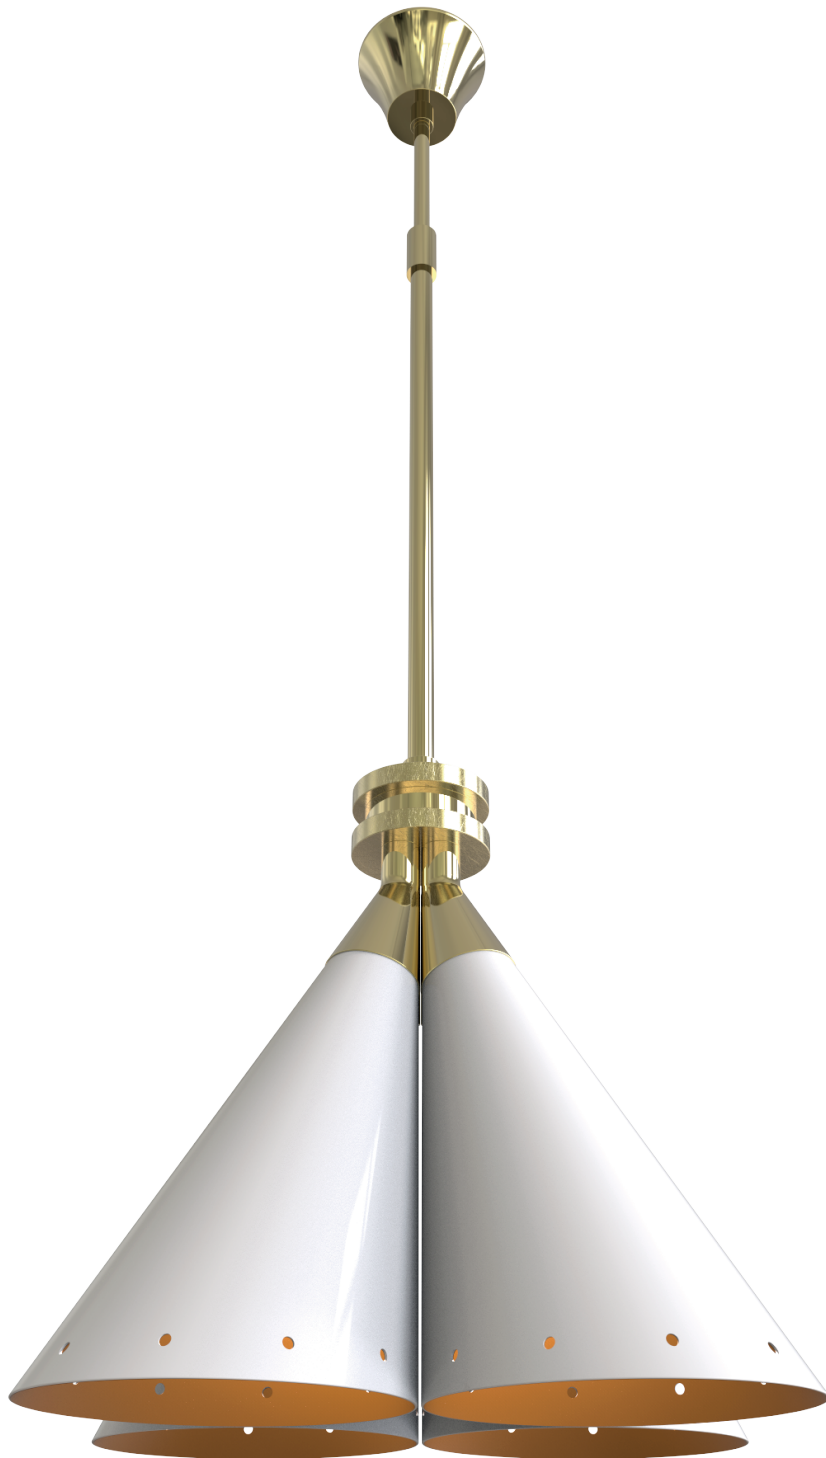

MADELEINE | SUSPENSION

Madeleine Pendant light is inspired by a flower bouquet and by Madeleine Peyroux, this lamp was designed for a perfect fit on an industrial room ambience. With four cone swiveling pinhole lights, this brass pendant lamp features a matte white interior and a gold powder paint inside finishing. This white pendant light is also possible to have with an adjustable drawbar so that you can move it anytime. Madeleine is 15,5 inches tall, but it can be customizable on purchase, being adjustable up to 39,4 inches. Madeleine can complement many lofts, bars and restaurants, however this pendant light can go anywhere, adding an industrial style touch to whatever room you decide to hang it in.

MATERIALS

BODY: Brass

BULB HOLDER: Aluminium

STANDARD FINISHES*

Gold Plated, Glossy White & Gold Powder Paint

Copper Plated
Matte Black

Copper Plated
Matte White

Gold Plated
Matte Black

Nickel Plated
Matte Black

Nickel Plated
Matte White

WEIGHT

Approx. 8 kg | 16.6lbs

BULBS

4 x E27 Bulbs (included), max. 4W per bulb.
(E26 for USA not included)

DIMENSIONS

HEIGHT: 14" | 35.6 cm

DIAMETER: 16.6" | 42.2 cm

ALSO AVAILABLE IN CATALOG 2020

MADELEINE | SUSPENSION P.55;

For more information, contact our team.
INFO@DELIGHTFULL.EU | WWW.DELIGHTFULL.EU