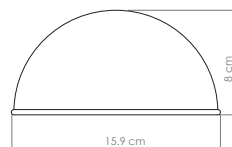

Nickel Plated
Glossy Blue

Nickel Plated
Matte White

WEIGHT

Approx. 6.5 kg | 14.3 lbs

BULBS

1 x E27 Bulbs, max 40 per bulb
(E26 for USA not included)

DIMENSIONS

HEIGHT: 61.9" | 157.4 cm

WIDTH: 18.9" | 48.2 cm

ALSO AVAILABLE IN CATALOG 2020

[HERBIE | FLOOR P.101](#);

HERBIE | FLOOR

PACKAGE 
(Cardboard Box)

WIDTH: 17.7" | 45 cm
HEIGHT: 17.7" | 45 cm
DEPTH: 39.3" | 100 cm

Bulbs 

1 x E27 Bulbs, max 40 per bulb
(E26 for USA not included)

SHADE 

DESCRIPTION
SHADES

SHADES

Nº1 - 1 unit
HEIGHT: 3.1" | 8 cm
DIAMETER: 6.2" | 15.9 cm

Shade with Bulbs 

For more information, contact our team.
INFO@DELIGHTFULL.EU | WWW.DELIGHTFULL.EU