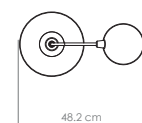

Nickel Plated
Glossy Blue

Nickel Plated
Matte White

WEIGHT

Approx. 6.5 kg | 14.3 lbs

BULBS

1 x E27 Bulbs, max 40 per bulb
(E26 for USA not included)

DIMENSIONS

HEIGHT: 61.9" | 157.4 cm

WIDTH: 18.9" | 48.2 cm

ALSO AVAILABLE IN CATALOG 2020

[HERBIE | FLOOR P.101](#);

HERBIE | FLOOR

PACKAGE 
(Cardboard Box)

WIDTH: 17.7" | 45 cm
HEIGHT: 17.7" | 45 cm
DEPTH: 39.3" | 100 cm

Bulbs 

1 x E27 Bulbs, max 40 per bulb
(E26 for USA not included)

SHADE 

DESCRIPTION
SHADES

SHADES

Nº1 - 1 unit
HEIGHT: 3.1" | 8 cm
DIAMETER: 6.2" | 15.9 cm

Shade with Bulbs 

For more information, contact our team.
INFO@DELIGHTFULL.EU | WWW.DELIGHTFULL.EU