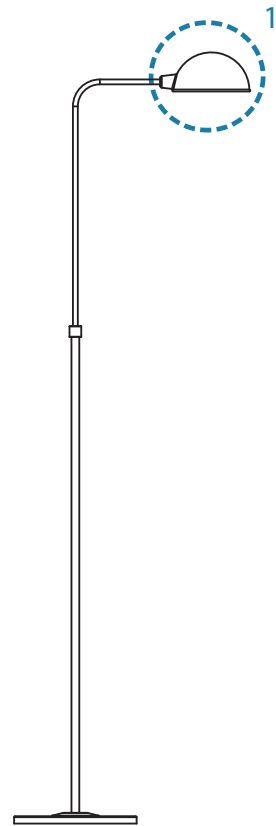

HERBIE | FLOOR

Herbie is a Mid Century Scandinavian design, inspired by Herbie Hancock this minimalist floor lamp holds a single bulb shade. The perfect piece for any modern lighting living room decoration. With a structure handmade in brass, its matte black exterior is complimented by a matte white interior shade. The standing lamp offers the possibility to regulate its direction and height from 47, 24" to 63 inches. Ideal for a variety of styles and with a minimalist style, this modern light will make a statement next to any mid-century accent chair, chaise or sofa to give your interior design a contemporary style.

Nickel Plated
Glossy Blue

Nickel Plated
Matte White

WEIGHT

Approx. 6.5 kg | 14.3 lbs

BULBS

1 x E27 Bulbs, max 40 per bulb
(E26 for USA not included)

DIMENSIONS

HEIGHT: 61.9" | 157.4 cm

WIDTH: 18.9" | 48.2 cm

ALSO AVAILABLE IN CATALOG 2020

[HERBIE | FLOOR P.101](#);

HERBIE | FLOOR

PACKAGE 
(Cardboard Box)

WIDTH: 17.7" | 45 cm
HEIGHT: 17.7" | 45 cm
DEPTH: 39.3" | 100 cm

Bulbs 

1 x E27 Bulbs, max 40 per bulb
(E26 for USA not included)

SHADE 

DESCRIPTION
SHADES

SHADES

Nº1 - 1 unit
HEIGHT: 3.1" | 8 cm
DIAMETER: 6.2" | 15.9 cm

Shade with Bulbs 

For more information, contact our team.
INFO@DELIGHTFULL.EU | WWW.DELIGHTFULL.EU