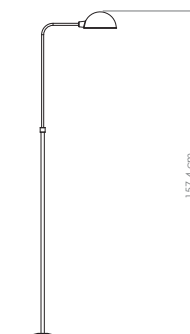

HERBIE | FLOOR

Herbie is a Mid Century Scandinavian design, inspired by Herbie Hancock this minimalist floor lamp holds a single bulb shade. The perfect piece for any modern lighting living room decoration. With a structure handmade in brass, its matte black exterior is complimented by a matte white interior shade. The standing lamp offers the possibility to regulate its direction and height from 47, 24" to 63 inches. Ideal for a variety of styles and with a minimalist style, this modern light will make a statement next to any mid-century accent chair, chaise or sofa to give your interior design a contemporary style.

Nickel Plated
Glossy Blue

Nickel Plated
Matte White

WEIGHT

Approx. 6.5 kg | 14.3 lbs

BULBS

1 x E27 Bulbs, max 40 per bulb
(E26 for USA not included)

DIMENSIONS

HEIGHT: 61.9" | 157.4 cm

WIDTH: 18.9" | 48.2 cm

ALSO AVAILABLE IN CATALOG 2020

[HERBIE | FLOOR P.101](#);

HERBIE | FLOOR

PACKAGE 
(Cardboard Box)

WIDTH: 17.7" | 45 cm
HEIGHT: 17.7" | 45 cm
DEPTH: 39.3" | 100 cm

Bulbs 

1 x E27 Bulbs, max 40 per bulb
(E26 for USA not included)

SHADE 

DESCRIPTION
SHADES

SHADES

Nº1 - 1 unit
HEIGHT: 3.1" | 8 cm
DIAMETER: 6.2" | 15.9 cm

Shade with Bulbs 

For more information, contact our team.
INFO@DELIGHTFULL.EU | WWW.DELIGHTFULL.EU