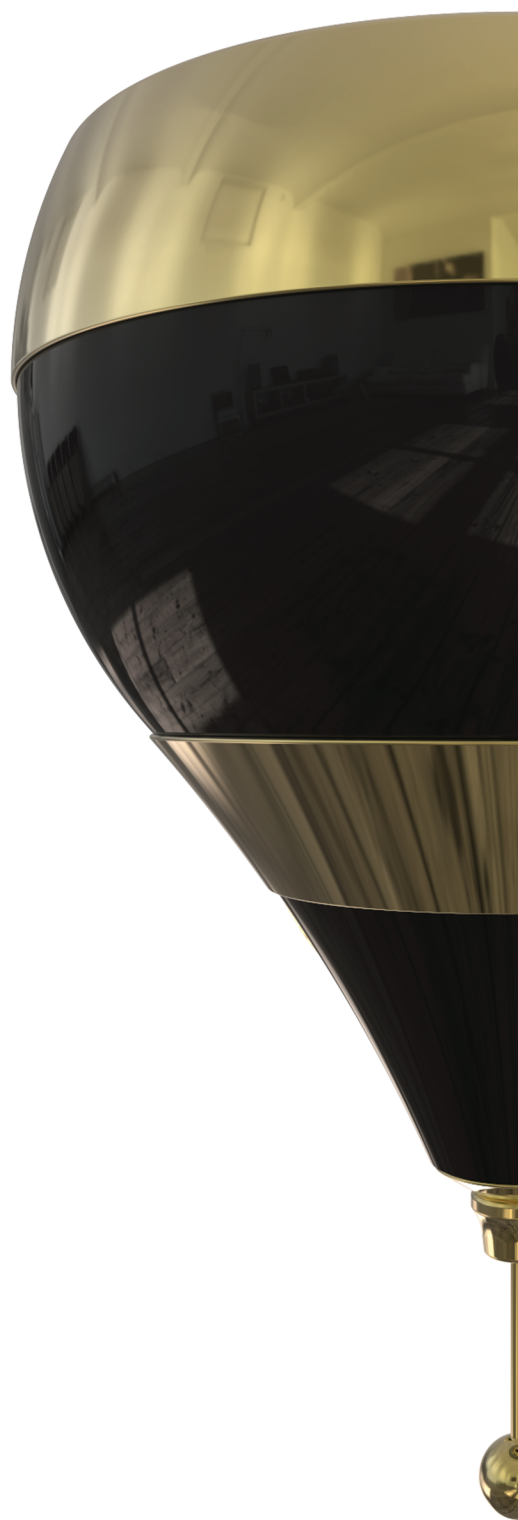

HANNA 1 WALL

HANNA 1 | WALL

The delicate forms of Hanna wall lamp will bring a smooth ambiance to your room. Its brass body is gently covered by a gold plated bath, while its aluminum lampshade is outlined by a gold plated & white finish.

MATERIALS

Body : Brass
Shade : Brass and Aluminium

DIMENSIONS

Width : 7" | 18 cm
Height : 9.8" | 25 cm
Length : 9.8" | 25 cm

WEIGHT

Approx. 1 kg | 2.2 lbs

BULBS

1 x E27
(bulbs not included for North America)

Black & Copper

Black & Nickel

White & Copper

White & Gold

White & Nickel